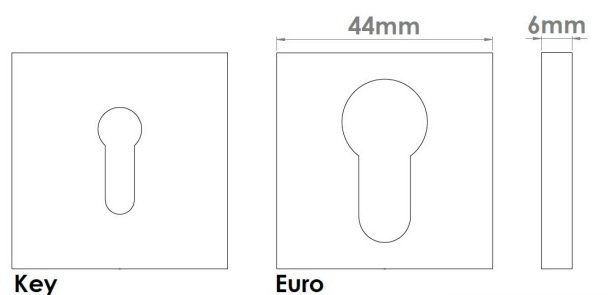

CROFT

Product Code: 237

Product Name: Square Step Escutcheon

Description: A Concealed Escutcheon, part of our 'Elements, by Croft' Collection.

Available Euro Profile as shown or with a standard keyhole

Shown here in our Autumn Bronze finish.

Product Information

A 2 part concealed escutcheon available in euro or standard profiles. Suffix product code with 'S' to denote 'Standard Key' option. E.g. 231S.

Supplied with fixing screws for inner rose, simply push on outer rose for a secure fitting.