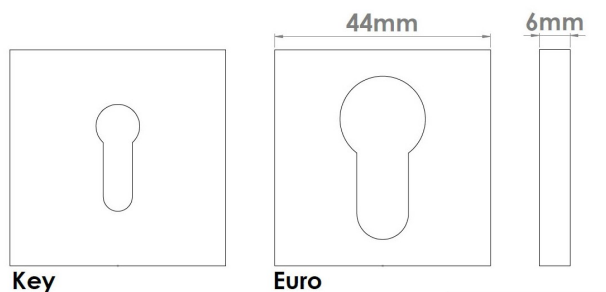

# CROFT

**Product Code:** 237

**Product Name:** Square Step Escutcheon

**Description:** A Concealed Escutcheon, part of our 'Elements, by Croft' Collection.

Available Euro Profile as shown or with a standard keyhole

## Product Information

A 2 part concealed escutcheon available in euro or standard profiles. Suffix product code with 'S' to denote 'Standard Key' option. E.g. 231S.

Supplied with fixing screws for inner rose, simply push on outer rose for a secure fitting.