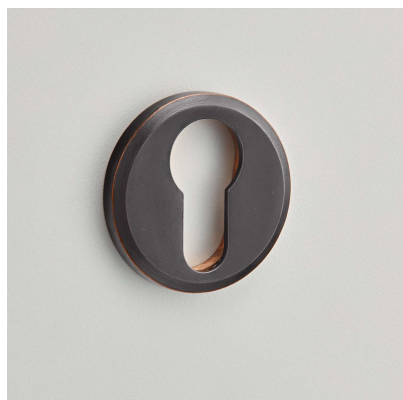

# CROFT

**Product Code:** 234

**Product Name:** Round Pillow Escutcheon

**Description:** A Concealed Escutcheon, part of our 'Elements, by Croft' Collection.

Available Euro Profile as shown or with a standard keyhole

Shown here in our Distressed Oil Rubbed Bronze finish.

## Product Information

Suffix product code with 'S' to denote 'Standard Key' option. E.g. 234S.

Supplied with 2 fixing screws for inner rose, simply push on outer rose for a secure fitting.

Available in all Croft finishes excluding RBMA, TB,