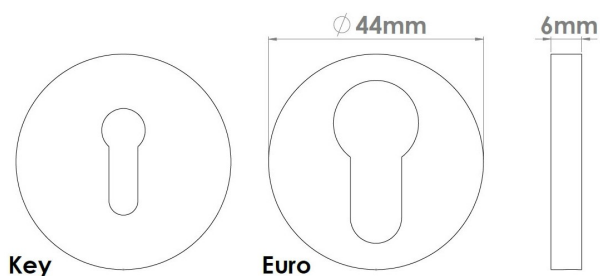

CROFT

Product Code: 234

Product Name: Round Pillow Escutcheon

Description: A Concealed Escutcheon, part of our 'Elements, by Croft' Collection.

Available Euro Profile as shown or with a standard keyhole

Shown here in our Distressed Carbon finish.

Product Information

Suffix product code with 'S' to denote 'Standard Key' option. E.g. 234S.

Supplied with 2 fixing screws for inner rose, simply push on outer rose for a secure fitting.

Available in all Croft finishes excluding DORB, IBMA, IBUL, MBK, ORB, RBMA, TB,