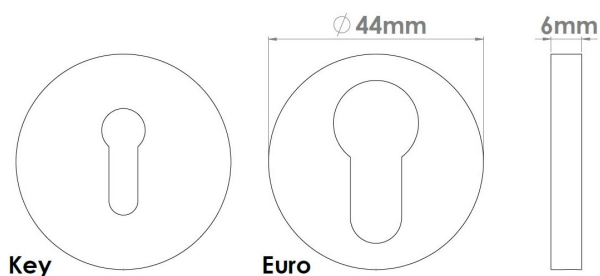

CROFT

Product Code: 234

Product Name: Round Pillow Escutcheon

Description: A Concealed Escutcheon, part of our 'Elements, by Croft' Collection.

Available Euro Profile as shown or with a standard keyhole

Shown here in our Distressed Oil Rubbed Bronze finish.

Product Information

Suffix product code with 'S' to denote 'Standard Key' option. E.g. 234S.

Supplied with 2 fixing screws for inner rose, simply push on outer rose for a secure fitting.

Available in all Croft finishes excluding RBMA, TB,