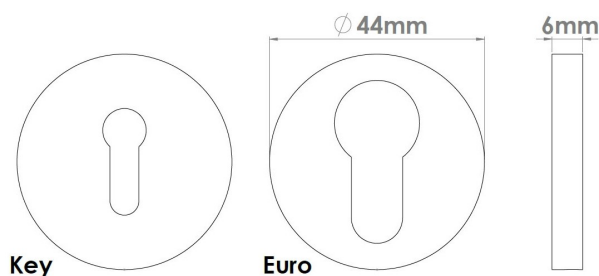

# CROFT

**Product Code:** 234

**Product Name:** Round Pillow Escutcheon

**Description:** A Concealed Escutcheon, part of our 'Elements, by Croft' Collection.

Available Euro Profile as shown or with a standard keyhole

## Product Information

Suffix product code with 'S' to denote 'Standard Key' option. E.g. 234S.

Supplied with 2 fixing screws for inner rose, simply push on outer rose for a secure fitting.

Available in all Croft finishes excluding RBMA, TB,