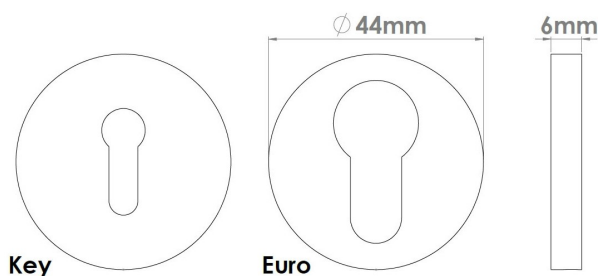

CROFT

Product Code: 234

Product Name: Round Pillow Escutcheon

Description: A Concealed Escutcheon, part of our 'Elements, by Croft' Collection.

Available Euro Profile as shown or with a standard keyhole

Shown here in our Distressed Carbon finish.

Product Information

Suffix product code with 'S' to denote 'Standard Key' option. E.g. 234S.

Supplied with 2 fixing screws for inner rose, simply push on outer rose for a secure fitting.

Available in all Croft finishes excluding DORB, IBMA, IBUL, MBK, ORB, RBMA, TB, DEB, EB, CN, DCN, MCN,