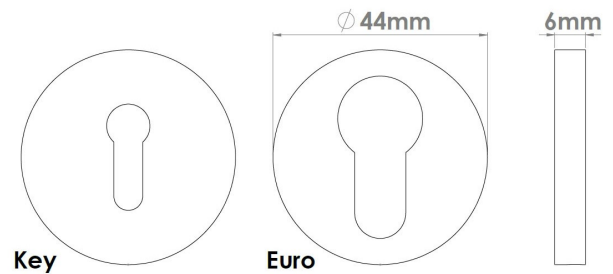

CROFT

Product Code: 232

Product Name: Round Reeded Escutcheon

Description: A Concealed Escutcheon, part of our 'Elements, by Croft' Collection.

Available Euro Profile as shown or with a standard keyhole

Shown here in our Imitation Bronze Metal Antique finish.

Product Information

Suffix product code with 'S' to denote 'Standard Key' option. E.g. 231S.

Supplied with 2 fixing screws for inner rose, simply push on outer rose for a secure fitting.

Available in all Croft finishes excluding DORB, IBMA, IBUL, MBK, ORB, RBMA, TB,