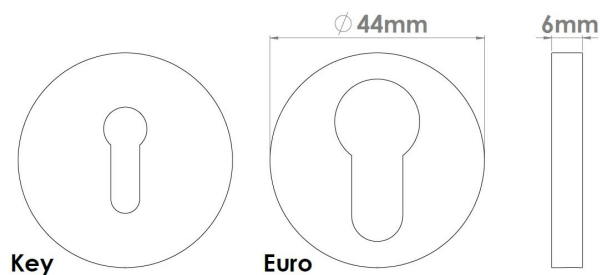

# CROFT

**Product Code:** 232

**Product Name:** Round Reeded Escutcheon

**Description:** A Concealed Escutcheon, part of our 'Elements, by Croft' Collection.

Available Euro Profile as shown or with a standard keyhole

## Product Information

Suffix product code with 'S' to denote 'Standard Key' option. E.g. 231S.

Supplied with 2 fixing screws for inner rose, simply push on outer rose for a secure fitting.

Available in all Croft finishes excluding RBMA, TB,