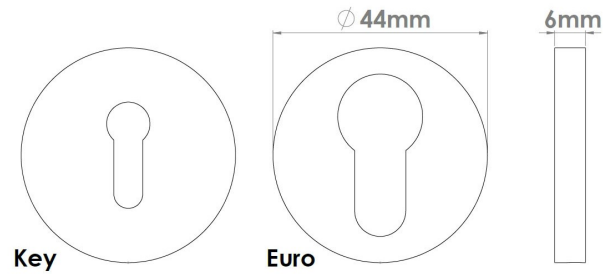

CROFT

Product Code: 232

Product Name: Round Reeded Escutcheon

Description: A Concealed Escutcheon, part of our 'Elements, by Croft' Collection.

Available Euro Profile as shown or with a standard keyhole

Shown here in our Imitation Bronze Metal Antique finish.

Product Information

Suffix product code with 'S' to denote 'Standard Key' option. E.g. 231S.

Supplied with 2 fixing screws for inner rose, simply push on outer rose for a secure fitting.

Available in all Croft finishes excluding RBMA, TB,