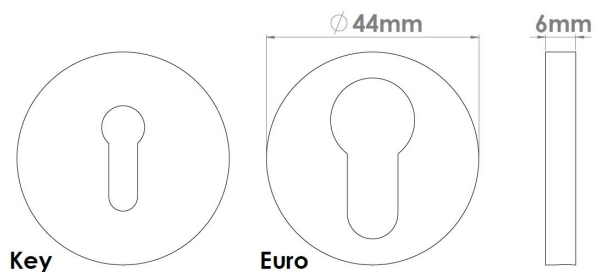

# CROFT

**Product Code:** 230

**Product Name:** Round Plain Escutcheon

**Description:** A Concealed Escutcheon, part of our 'Elements, by Croft' Collection.

Available Euro Profile as shown or with a standard keyhole

## Product Information

Suffix product code with 'S' to denote 'Standard Key' option. E.g. 230S.

Supplied with 2 fixing screws for inner rose, simply push on outer rose for a secure fitting.

Available in all Croft finishes excluding RBMA, TB,