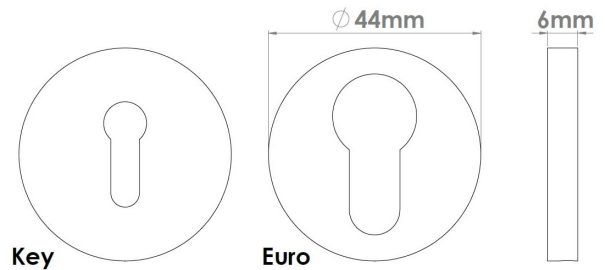

CROFT

Product Code: 230

Product Name: Round Plain Escutcheon

Description: A Concealed Escutcheon, part of our 'Elements, by Croft' Collection.

Available Euro Profile as shown or with a standard keyhole

Shown here in our Satin Chrome finish.

Product Information

Suffix product code with 'S' to denote 'Standard Key' option. E.g. 230S.

Supplied with 2 fixing screws for inner rose, simply push on outer rose for a secure fitting.

Available in all Croft finishes excluding AGD, AB, AN, AUT, DAB, DAN, DBMA, DORB, IBMA, IBUL, LAB, MBK, ORB, PRL, PB, PBUL, PGUL, CP, PN, RBMA, SB, SBUL, SC, SN, SMK, TB,