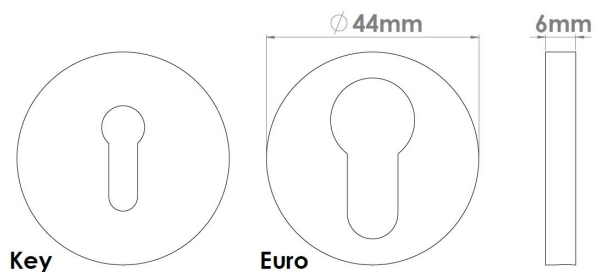

Available in all Croft finishes excluding RBMA, TB,