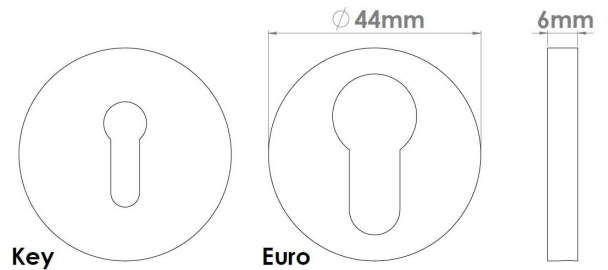

CROFT

Product Code: 230

Product Name: Round Plain Escutcheon

Description: A Concealed Escutcheon, part of our 'Elements, by Croft' Collection.

Available Euro Profile as shown or with a standard keyhole

Shown here in our Satin Chrome finish.

Product Information

Suffix product code with 'S' to denote 'Standard Key' option. E.g. 230S.

Supplied with 2 fixing screws for inner rose, simply push on outer rose for a secure fitting.

Available in all Croft finishes excluding DORB, IBMA, IBUL, MBK, ORB, RBMA, TB,