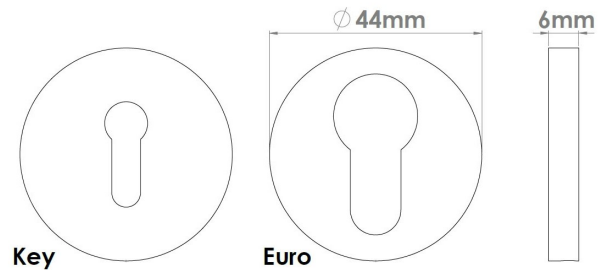

CROFT

Product Code: 230

Product Name: Round Plain Escutcheon

Description: A Concealed Escutcheon, part of our 'Elements, by Croft' Collection.

Available Euro Profile as shown or with a standard keyhole

Shown here in our Satin Chrome finish.

Product Information

Suffix product code with 'S' to denote 'Standard Key' option. E.g. 230S.

Supplied with 2 fixing screws for inner rose, simply push on outer rose for a secure fitting.

Available in all Croft finishes excluding RBMA, TB,