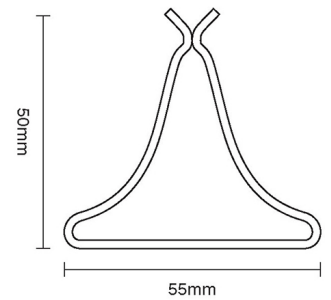

CROFT

Product Code: 6391

Product Name: Door Holder

Description: Our Door Holder provides a simple and effective solution for holding doors open.

Shown here in our Satin Chrome finish.

Product Information

60mm body.