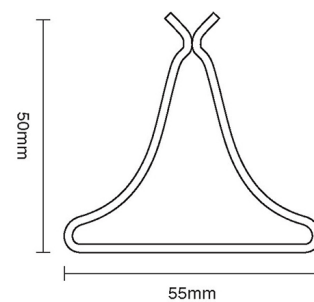

CROFT

Product Code: 6391

Product Name: Door Holder

Description: Our Door Holder provides a simple and effective solution for holding doors open.

Shown here in our Satin Chrome finish.

Product Information

60mm body.