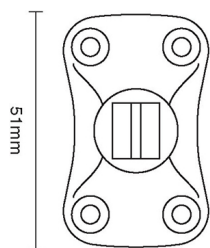

CROFT

Product Code: 6391

Product Name: Door Holder

Description: Our Door Holder provides a simple and effective solution for holding doors open.

Shown here in our Satin Chrome finish.

Product Information

60mm body.