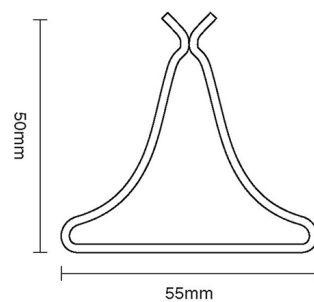

CROFT

Product Code: 6391

Product Name: Door Holder

Description: Our Door Holder provides a simple and effective solution for holding doors open.

Shown here in our Satin Chrome finish.

Product Information

60mm body.