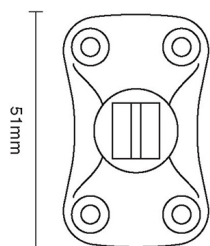

CROFT

Product Code: 6391

Product Name: Door Holder

Description: Our Door Holder provides a simple and effective solution for holding doors open.

Shown here in our Satin Chrome finish.

Product Information

60mm body.