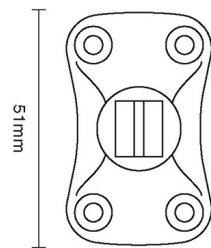

CROFT

Product Code: 6391

Product Name: Door Holder

Description: Our Door Holder provides a simple and effective solution for holding doors open.

Shown here in our Satin Chrome finish.

Product Information

60mm body.