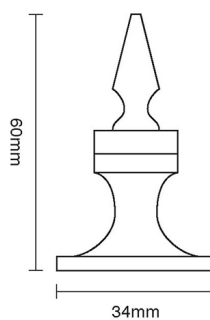

# CROFT

**Product Code:** 6391

**Product Name:** Door Holder

**Description:** Our Door Holder provides a simple and effective solution for holding doors open.

Shown here in our Satin Chrome finish.

## Product Information

60mm body.

Available in all Croft finishes excluding RBMA, TB,