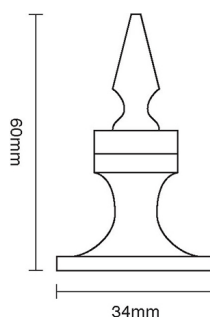

CROFT

Product Code: 6391

Product Name: Door Holder

Description: Our Door Holder provides a simple and effective solution for holding doors open.

Shown here in our Satin Chrome finish.

Product Information

60mm body.