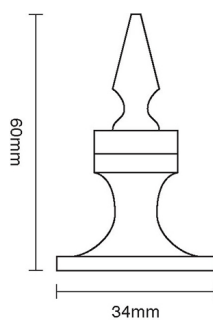

CROFT

Product Code: 6391

Product Name: Door Holder

Description: Our Door Holder provides a simple and effective solution for holding doors open.

Shown here in our Satin Chrome finish.

Product Information

60mm body.