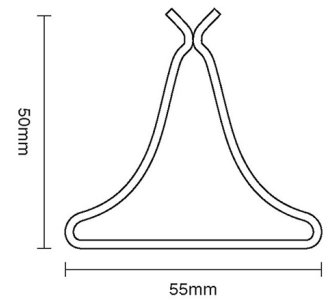

CROFT

Product Code: 6391

Product Name: Door Holder

Description: Our Door Holder provides a simple and effective solution for holding doors open.

Shown here in our Satin Chrome finish.

Product Information

60mm body.