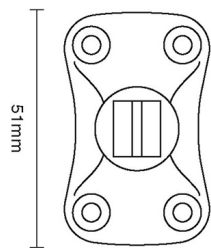

CROFT

Product Code: 6391

Product Name: Door Holder

Description: Our Door Holder provides a simple and effective solution for holding doors open.

Shown here in our Satin Chrome finish.

Product Information

60mm body.