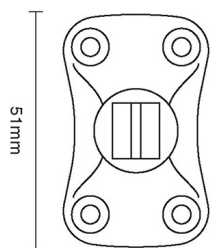

CROFT

Product Code: 6391

Product Name: Door Holder

Description: Our Door Holder provides a simple and effective solution for holding doors open.

Shown here in our Satin Chrome finish.

Product Information

60mm body.