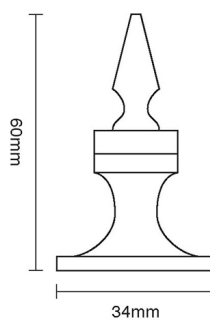

CROFT

Product Code: 6391

Product Name: Door Holder

Description: Our Door Holder provides a simple and effective solution for holding doors open.

Shown here in our Satin Chrome finish.

Product Information

60mm body.