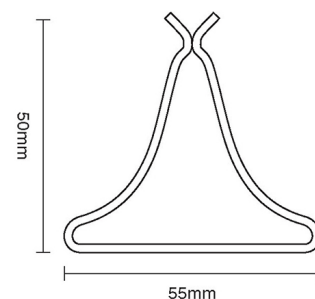

# CROFT

**Product Code:** 6391

**Product Name:** Door Holder

**Description:** Our Door Holder provides a simple and effective solution for holding doors open.

Shown here in our Satin Chrome finish.

## Product Information

60mm body.

Available in all Croft finishes excluding RBMA, TB,