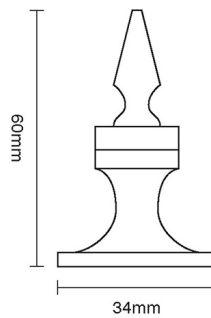

CROFT

Product Code: 6391

Product Name: Door Holder

Description: Our Door Holder provides a simple and effective solution for holding doors open.

Shown here in our Satin Chrome finish.

Product Information

60mm body.