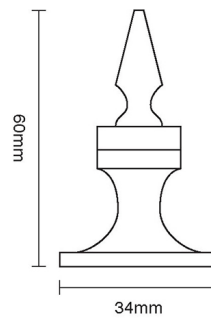

CROFT

Product Code: 6391

Product Name: Door Holder

Description: Our Door Holder provides a simple and effective solution for holding doors open.

Shown here in our Satin Chrome finish.

Product Information

60mm body.