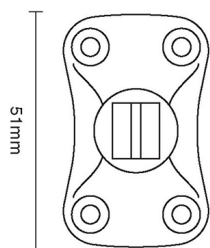

# CROFT

**Product Code:** 6391

**Product Name:** Door Holder

**Description:** Our Door Holder provides a simple and effective solution for holding doors open.

Shown here in our Satin Chrome finish.

## Product Information

60mm body.

Available in all Croft finishes excluding RBMA, TB,