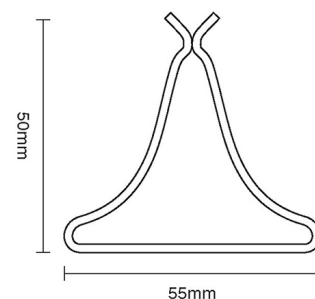

CROFT

Product Code: 6391

Product Name: Door Holder

Description: Our Door Holder provides a simple and effective solution for holding doors open.

Shown here in our Satin Chrome finish.

Product Information

60mm body.