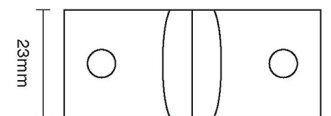

CROFT

Product Code: 6391

Product Name: Door Holder

Description: Our Door Holder provides a simple and effective solution for holding doors open.

Shown here in our Satin Chrome finish.

Product Information

60mm body.