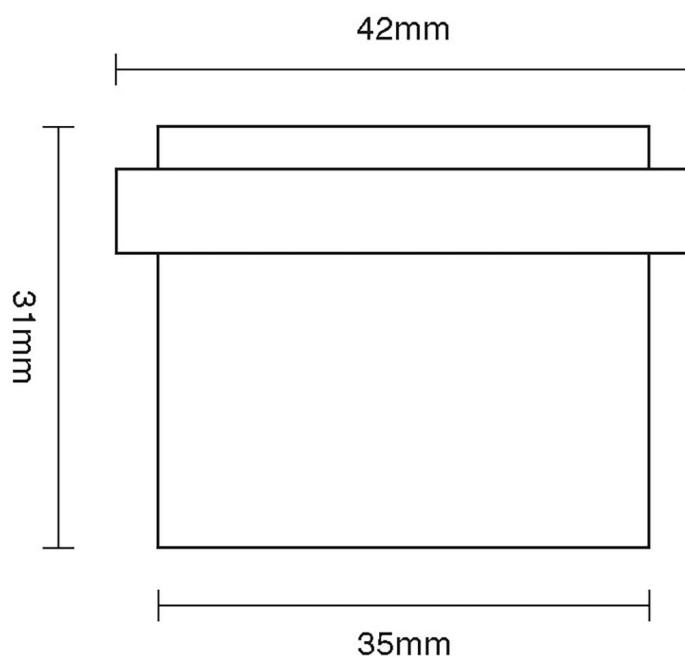

CROFT

Product Code: 4530

Product Name: Round Two Part Door Stop

Description: Complete your look with our floor mounted Round Two Part Door Stop.

Shown here in our Polished Chrome finish.

Product Information

42mm diameter.

Available in all Croft finishes excluding DORB, IBMA, IBUL, MBK, ORB, RBMA, TB,