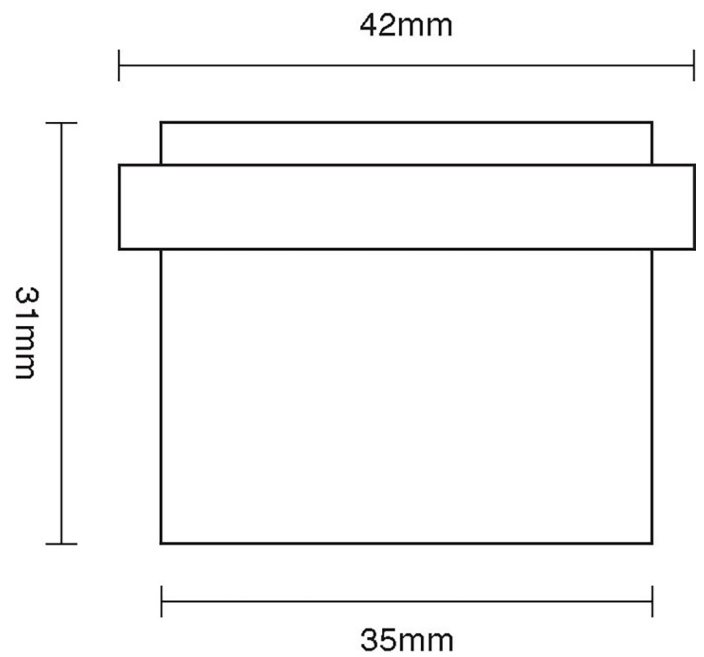

CROFT

Product Code: 4530

Product Name: Round Two Part Door Stop

Description: Complete your look with our floor mounted Round Two Part Door Stop.

Shown here in our Polished Chrome finish.

Product Information

42mm diameter.

Available in all Croft finishes excluding RBMA, TB,