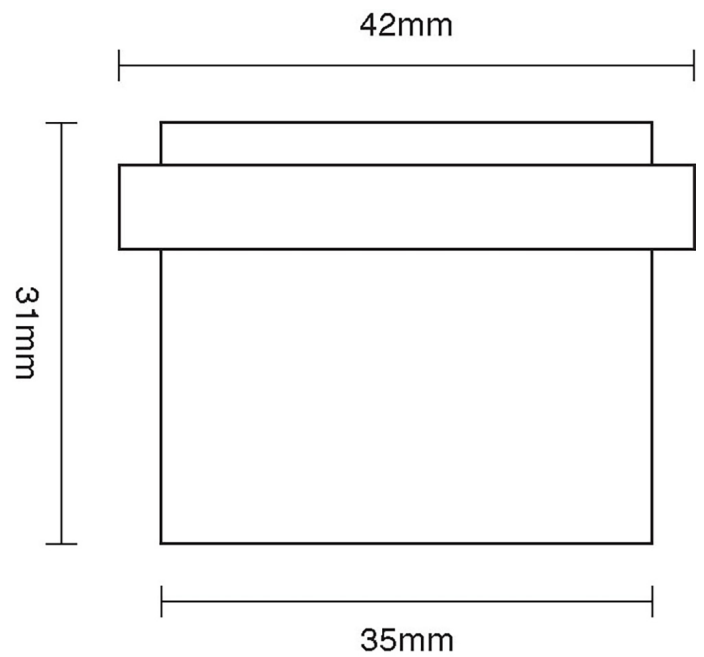

CROFT

Product Code: 4530

Product Name: Round Two Part Door Stop

Description: Complete your look with our floor mounted Round Two Part Door Stop.

Shown here in our Polished Chrome finish.

### Product Information

42mm diameter.

Available in all Croft finishes excluding RBMA, TB,