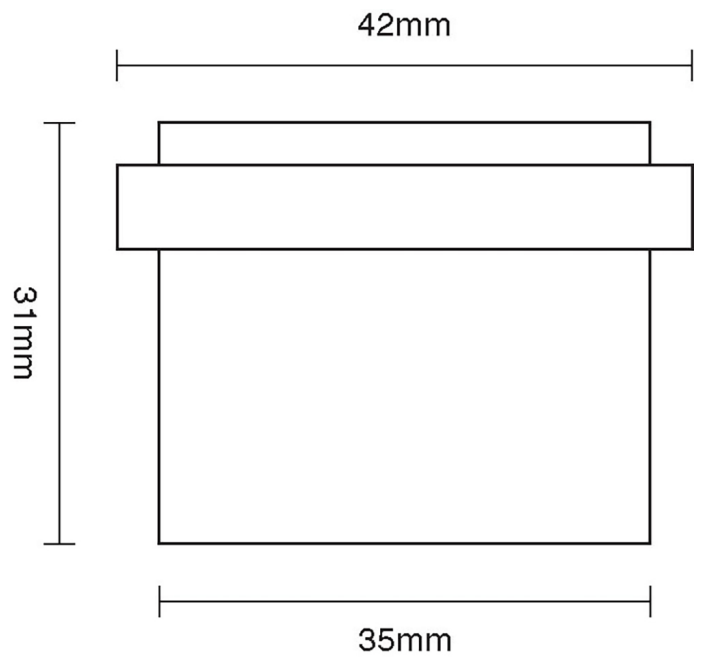

CROFT

Product Code: 4530

Product Name: Round Two Part Door Stop

Description: Complete your look with our floor mounted Round Two Part Door Stop.

Shown here in our Polished Chrome finish.

Product Information

42mm diameter.

Available in all Croft finishes excluding RBMA, TB,