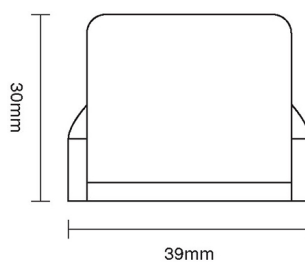

Product Information

39 x 35mm

Available in all Croft finishes excluding DORB, IBMA, IBUL, MBK, ORB, RBMA, TB,