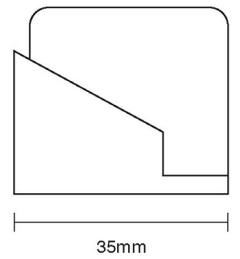

Product Information

39 x 35mm

Available in all Croft finishes excluding RBMA, TB,