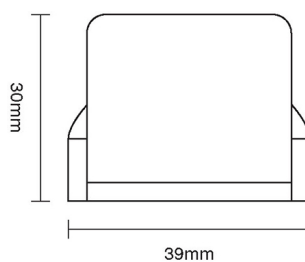

## Product Information

39 x 35mm

Available in all Croft finishes excluding RBMA, TB,