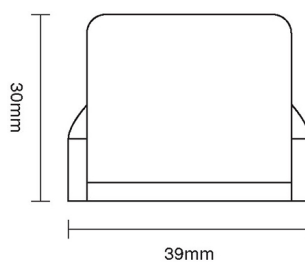

Product Information

39 x 35mm

Available in all Croft finishes excluding PGUL, RBMA, TB,