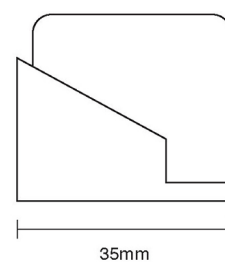

CROFT

Product Code: 1879

Product Name: Shielded Door Stop

Description: Complete your look with our Shielded Door Stop, providing additional protection against damage to doors and walls.

Shown here in our Polished Chrome finish.

Product Information

39 x 35mm

Available in all Croft finishes excluding PGUL, RBMA, TB,