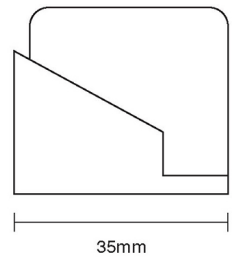

## Product Information

39 x 35mm

Available in all Croft finishes excluding RBMA, TB,