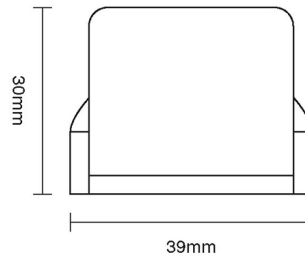

## Product Information

39 x 35mm

Available in all Croft finishes excluding RBMA, TB,