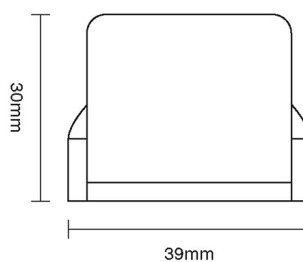

## Product Information

39 x 35mm

Available in all Croft finishes excluding RBMA, TB,