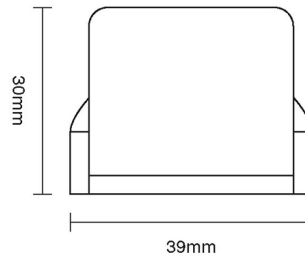

Product Information

39 x 35mm

Available in all Croft finishes excluding RBMA, TB,