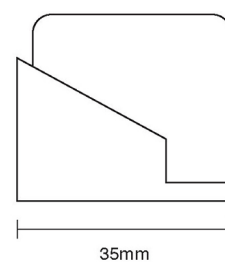

CROFT

Product Code: 1879

Product Name: Shielded Door Stop

Description: Complete your look with our Shielded Door Stop, providing additional protection against damage to doors and walls.

Shown here in our Polished Chrome finish.

Product Information

39 x 35mm

Available in all Croft finishes excluding DORB, IBMA, IBUL, MBK, ORB, RBMA, TB,