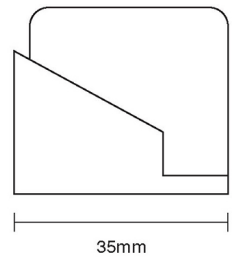

Product Information

39 x 35mm

Available in all Croft finishes excluding RBMA, TB,