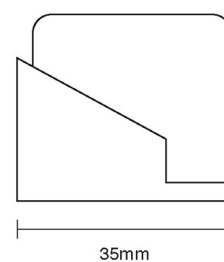

# CROFT

**Product Code:** 1879

**Product Name:** Shielded Door Stop

**Description:** Complete your look with our Shielded Door Stop, providing additional protection against damage to doors and walls.

Shown here in our Polished Chrome finish.

## Product Information

39 x 35mm

Available in all Croft finishes excluding RBMA, TB,