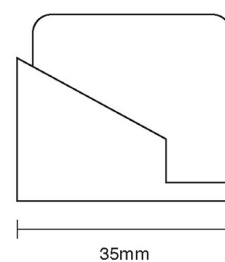

# CROFT

**Product Code:** 1879

**Product Name:** Shielded Door Stop

**Description:** Complete your look with our Shielded Door Stop, providing additional protection against damage to doors and walls.

Shown here in our Polished Chrome finish.

## Product Information

39 x 35mm

Available in all Croft finishes excluding RBMA, TB,