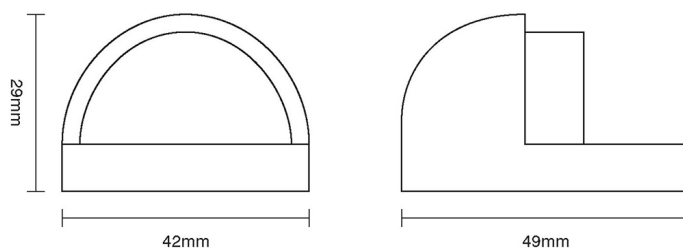

CROFT

Product Code: 1870R

Product Name: Raised Hooded Door Stop

Description: Complete your look with our floor mounted Raised Hooded Door Stop.

Shown here in our Polished Chrome finish.

Product Information

42 x 49mm

Available in all Croft finishes excluding RBMA, TB,