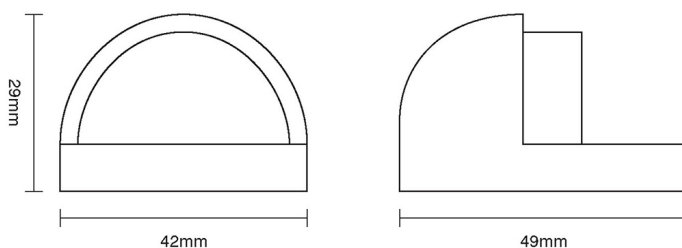

CROFT

Product Code: 1870R

Product Name: Raised Hooded Door Stop

Description: Complete your look with our floor mounted Raised Hooded Door Stop.

Shown here in our Polished Chrome finish.

Product Information

42 x 49mm

Available in all Croft finishes excluding RBMA, TB,