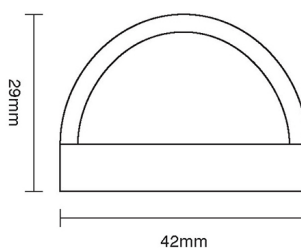

CROFT

Product Code: 1870R

Product Name: Raised Hooded Door Stop

Description: Complete your look with our floor mounted Raised Hooded Door Stop.

Shown here in our Polished Chrome finish.

Product Information

42 x 49mm

Available in all Croft finishes excluding DORB, IBMA, IBUL, MBK, ORB, RBMA, TB,