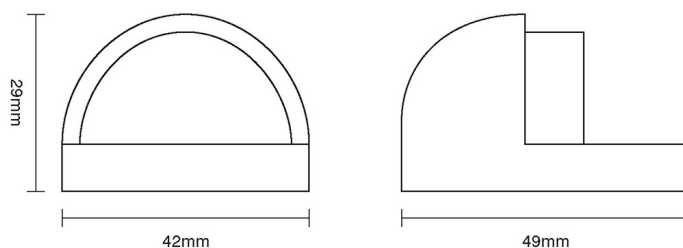

CROFT

Product Code: 1870R

Product Name: Raised Hooded Door Stop

Description: Complete your look with our floor mounted Raised Hooded Door Stop.

Shown here in our Polished Chrome finish.

Product Information

42 x 49mm

Available in all Croft finishes excluding PGUL, RBMA, TB,