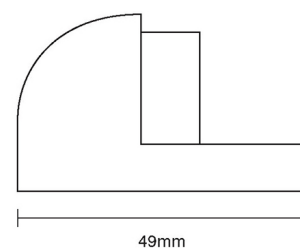

CROFT

Product Code: 1870R

Product Name: Raised Hooded Door Stop

Description: Complete your look with our floor mounted Raised Hooded Door Stop.

Shown here in our Polished Chrome finish.

Product Information

42 x 49mm

Available in all Croft finishes excluding DORB, IBMA, IBUL, MBK, ORB, RBMA, TB,