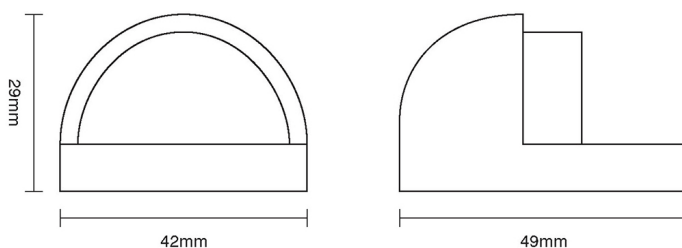

# CROFT

**Product Code:** 1870R

**Product Name:** Raised Hooded Door Stop

**Description:** Complete your look with our floor mounted Raised Hooded Door Stop.

Shown here in our Polished Chrome finish.

## Product Information

42 x 49mm

Available in all Croft finishes excluding RBMA, TB,