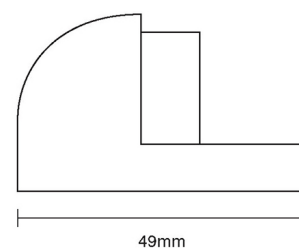

CROFT

Product Code: 1870R

Product Name: Raised Hooded Door Stop

Description: Complete your look with our floor mounted Raised Hooded Door Stop.

Shown here in our Polished Chrome finish.

Product Information

42 x 49mm

Available in all Croft finishes excluding DORB, IBMA, IBUL, MBK, ORB, RBMA, TB,