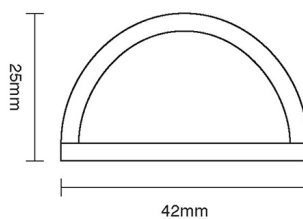

# CROFT

**Product Code:** 1870

**Product Name:** Hooded Door Stop

**Description:** Complete your look with our floor mounted Hooded Door Stop.

Shown here in our Polished Chrome finish.

## Product Information

42 x 49mm

Available in all Croft finishes excluding RBMA, TB,