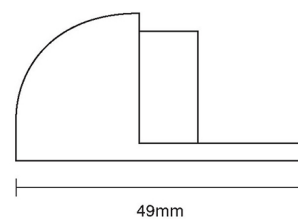

## Product Information

42 x 49mm

Available in all Croft finishes excluding RBMA, TB,