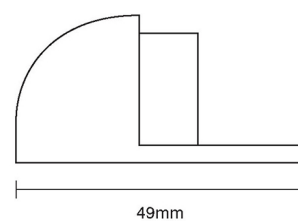

# CROFT

**Product Code:** 1870

**Product Name:** Hooded Door Stop

**Description:** Complete your look with our floor mounted Hooded Door Stop.

Shown here in our Polished Chrome finish.

## Product Information

42 x 49mm

Available in all Croft finishes excluding RBMA, TB,