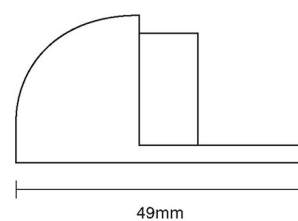

CROFT

Product Code: 1870

Product Name: Hooded Door Stop

Description: Complete your look with our floor mounted Hooded Door Stop.

Shown here in our Polished Chrome finish.

Product Information

42 x 49mm

Available in all Croft finishes excluding RBMA, TB,