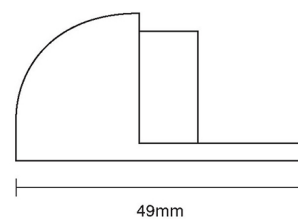

CROFT

Product Code: 1870

Product Name: Hooded Door Stop

Description: Complete your look with our floor mounted Hooded Door Stop.

Shown here in our Polished Chrome finish.

Product Information

42 x 49mm

Available in all Croft finishes excluding DORB, IBMA, IBUL, MBK, ORB, RBMA, TB,