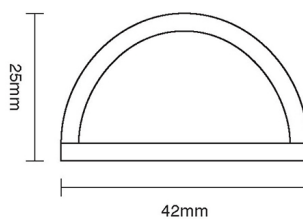

CROFT

Product Code: 1870

Product Name: Hooded Door Stop

Description: Complete your look with our floor mounted Hooded Door Stop.

Shown here in our Polished Chrome finish.

Product Information

42 x 49mm

Available in all Croft finishes excluding DORB, IBMA, IBUL, MBK, ORB, RBMA, TB,