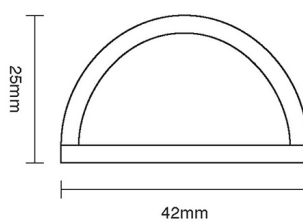

CROFT

Product Code: 1870

Product Name: Hooded Door Stop

Description: Complete your look with our floor mounted Hooded Door Stop.

Shown here in our Polished Chrome finish.

Product Information

42 x 49mm

Available in all Croft finishes excluding RBMA, TB,