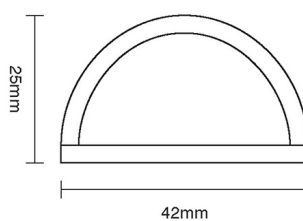

# CROFT

**Product Code:** 1870

**Product Name:** Hooded Door Stop

**Description:** Complete your look with our floor mounted Hooded Door Stop.

Shown here in our Polished Chrome finish.

## Product Information

42 x 49mm

Available in all Croft finishes excluding RBMA, TB,