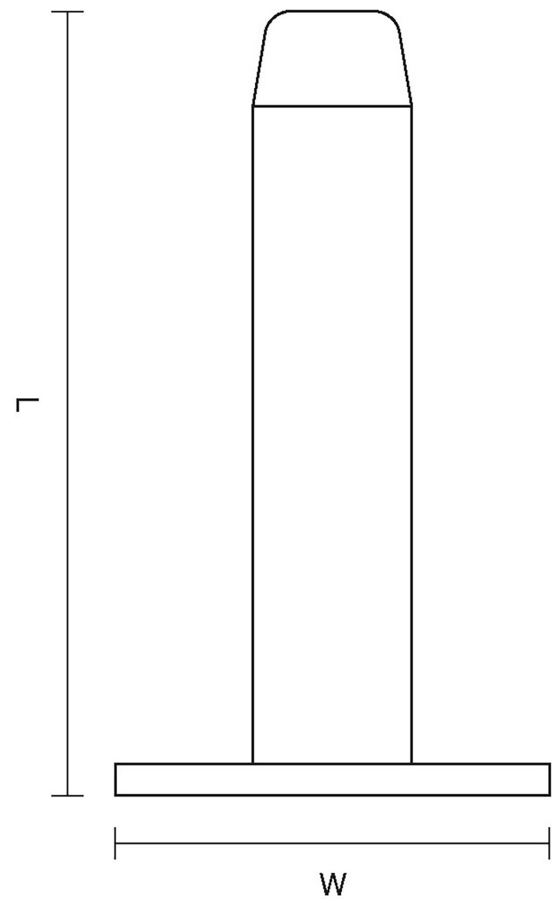

CROFT

Product Code: 1869

Product Name: Pedestal Door Stop on Square Rose

Description: Complete your look with our wall mounted Pedestal Door Stop on Square Rose. Available in a choice of four lengths.

Shown here in our Satin Nickel finish.

Product Information

Available in the following sizes: 2 1/2" 3" 4" 6"

Sizes	L	W
2 1/2"	62	44
3"	75	44
4"	102	44
6"	152	44

Available in all Croft finishes excluding RBMA, TB,