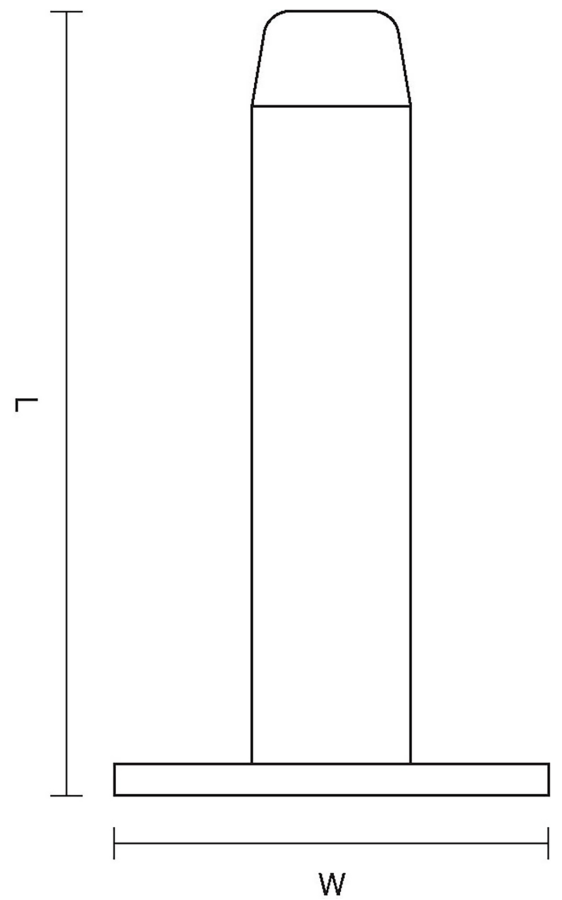

CROFT

Product Code: 1869

Product Name: Pedestal Door Stop on Square Rose

Description: Complete your look with our wall mounted Pedestal Door Stop on Square Rose. Available in a choice of four lengths.

Shown here in our Satin Nickel finish.

Product Information

Available in the following sizes: 2 1/2" 3" 4" 6"

Sizes	L	W
2 1/2"	62	44
3"	75	44
4"	102	44
6"	152	44

Available in all Croft finishes excluding DORB, IBMA, IBUL, MBK, ORB, RBMA, TB,