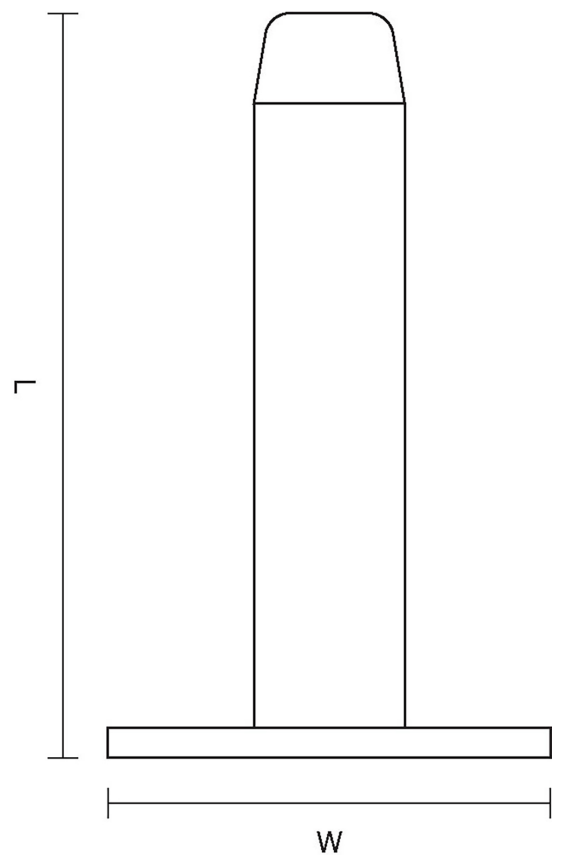

CROFT

Product Code: 1868

Product Name: Pedestal Door Stop on Round Rose

Description: Complete your look with our wall mounted Pedestal Door Stop on Round Rose. Available in a choice of three lengths.

Shown here in our Polished Chrome finish.

Product Information

Available in the following sizes: 2 1/2" 3" 4"

Sizes	L	W
2 1/2"	62	41
3"	75	41
4"	102	41

Available in all Croft finishes excluding RBMA, TB,