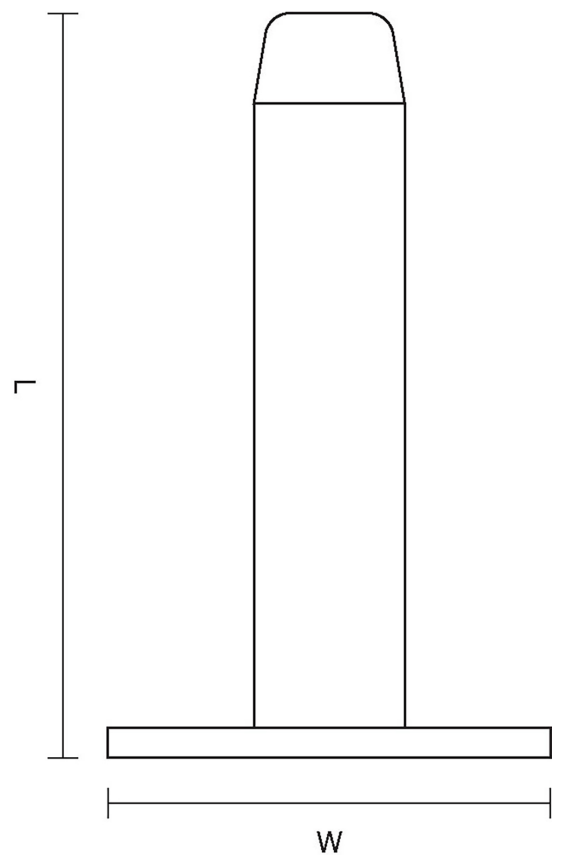

CROFT

Product Code: 1868

Product Name: Pedestal Door Stop on Round Rose

Description: Complete your look with our wall mounted Pedestal Door Stop on Round Rose. Available in a choice of three lengths.

Shown here in our Polished Chrome finish.

Product Information

Available in the following sizes: 2 1/2" 3" 4"

Sizes	L	W
2 1/2"	62	41
3"	75	41
4"	102	41

Available in all Croft finishes excluding RBMA, TB,