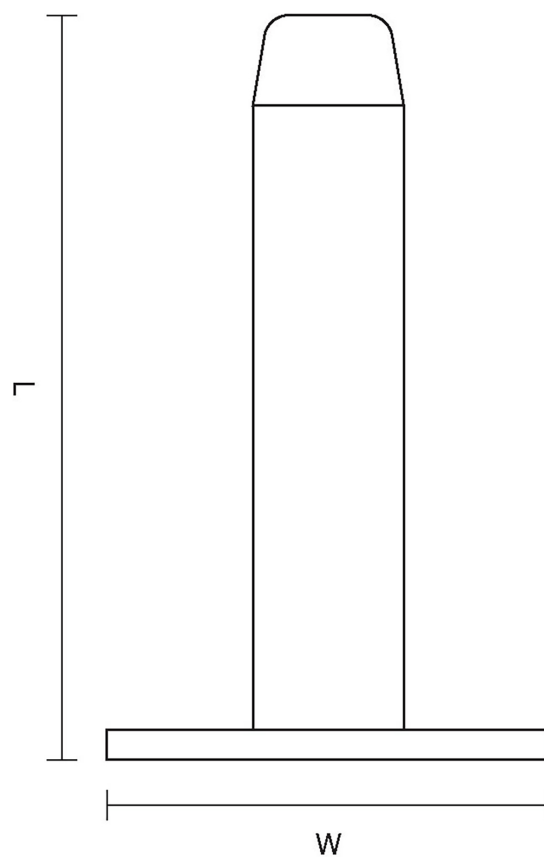

CROFT

Product Code: 1868

Product Name: Pedestal Door Stop on Round Rose

Description: Complete your look with our wall mounted Pedestal Door Stop on Round Rose. Available in a choice of three lengths.

Shown here in our Polished Chrome finish.

Product Information

Available in the following sizes: 2 1/2" 3" 4"

Sizes	L	W
2 1/2"	62	41
3"	75	41
4"	102	41

Available in all Croft finishes excluding DORB, IBMA, IBUL, MBK, ORB, RBMA, TB,