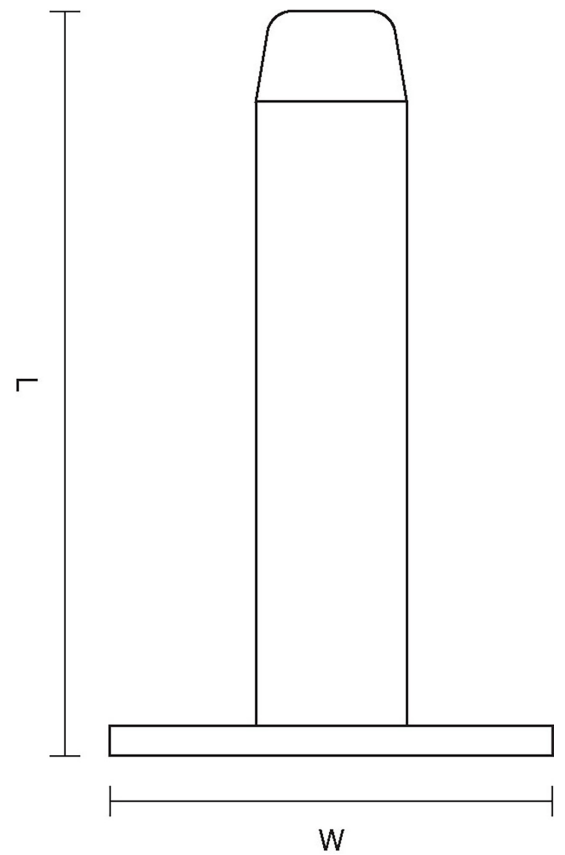

# CROFT

**Product Code:** 1868

**Product Name:** Pedestal Door Stop on Round Rose

**Description:** Complete your look with our wall mounted Pedestal Door Stop on Round Rose. Available in a choice of three lengths.

## Product Information

Available in the following sizes: 2 1/2" 3" 4"

Sizes	L	W
2 1/2"	62	41
3"	75	41
4"	102	41

Available in all Croft finishes excluding RBMA, TB,