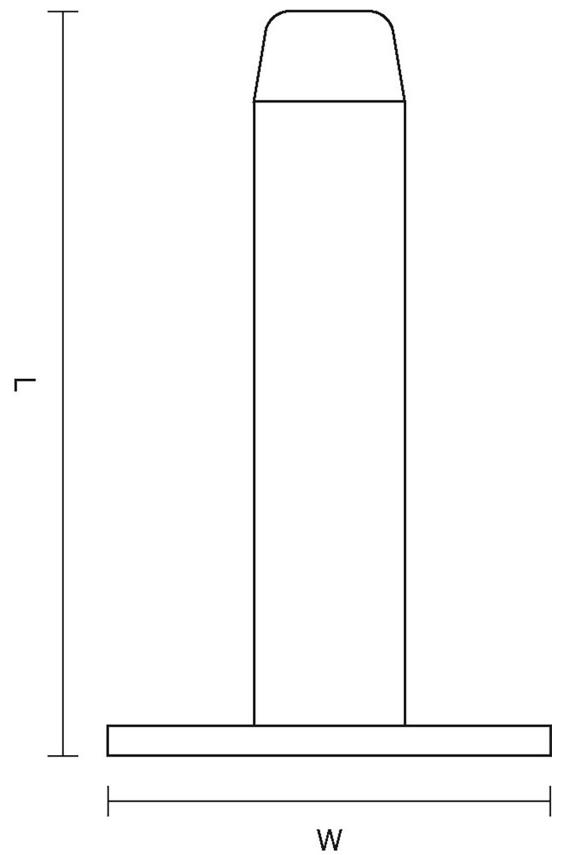

CROFT

Product Code: 1868

Product Name: Pedestal Door Stop on Round Rose

Description: Complete your look with our wall mounted Pedestal Door Stop on Round Rose. Available in a choice of three lengths.

Shown here in our Polished Chrome finish.

Product Information

Available in the following sizes: 2 1/2" 3" 4"

Sizes	L	W
2 1/2"	62	41
3"	75	41
4"	102	41

Available in all Croft finishes excluding RBMA, TB,