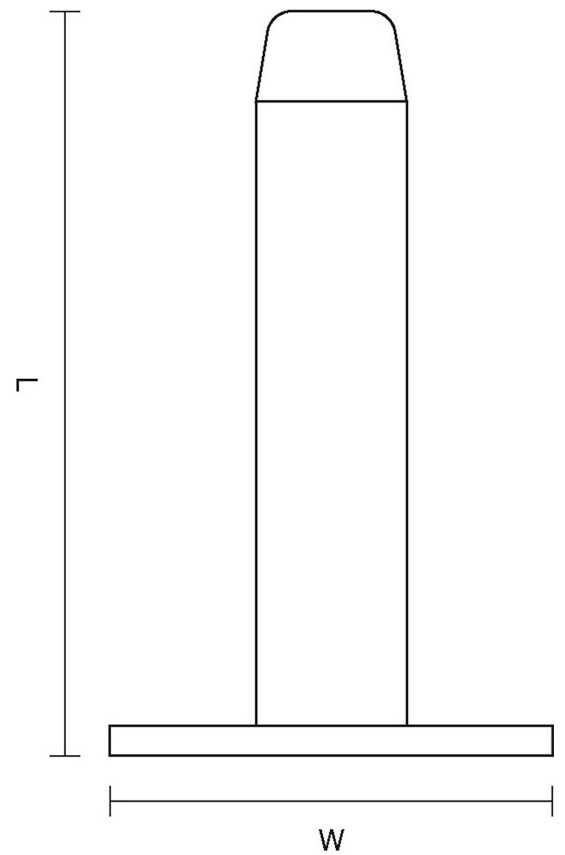

CROFT

Product Code: 1868

Product Name: Pedestal Door Stop on Round Rose

Description: Complete your look with our wall mounted Pedestal Door Stop on Round Rose. Available in a choice of three lengths.

Shown here in our Polished Chrome finish.

Product Information

Available in the following sizes: 2 1/2" 3" 4"

Sizes	L	W
2 1/2"	62	41
3"	75	41
4"	102	41

Available in all Croft finishes excluding RBMA, TB,