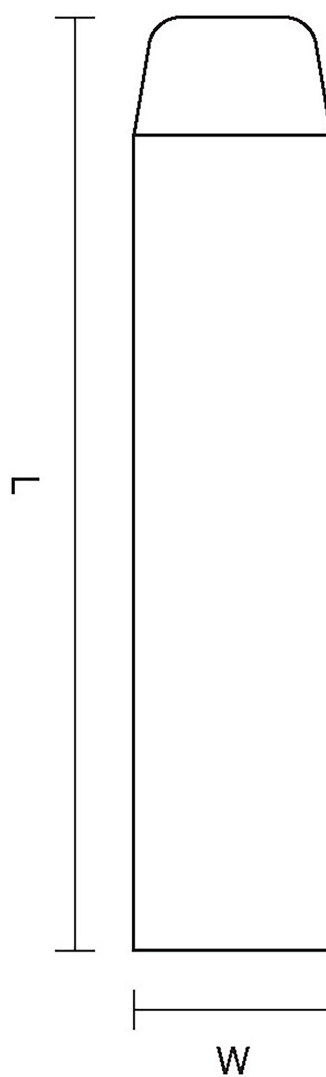

CROFT

Product Code: 1867

Product Name: Pedestal Door Stop

Description: Complete your look with our wall mounted 'secret fix' Pedestal Door Stop. Available in a choice of three lengths.

Shown here in our Polished Chrome finish.

### Product Information

Available in the following sizes: 2 1/2" 3" 4"

Sizes	L	W
2 1/2"	59	16
3"	74	16
4"	99	16