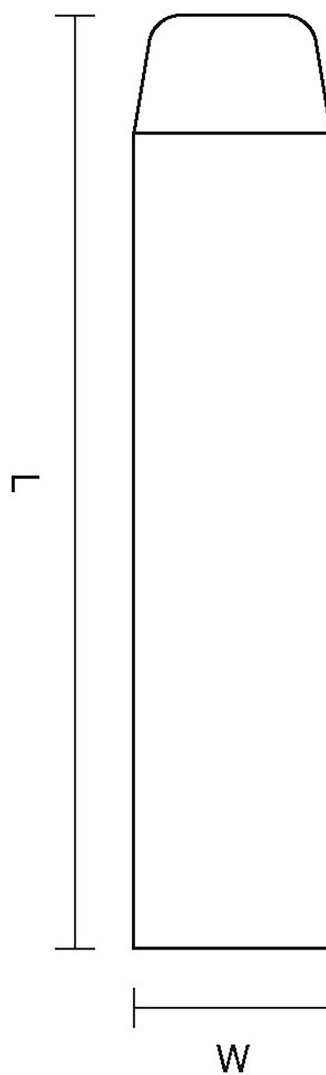

CROFT

Product Code: 1867

Product Name: Pedestal Door Stop

Description: Complete your look with our wall mounted 'secret fix' Pedestal Door Stop. Available in a choice of three lengths.

Shown here in our Polished Chrome finish.

Product Information

Available in the following sizes: 2 1/2" 3" 4"

Sizes	L	W
2 1/2"	59	16
3"	74	16
4"	99	16