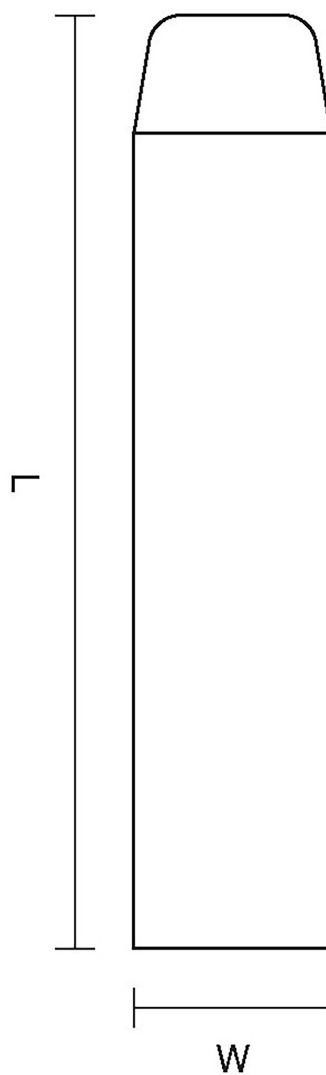

CROFT

Product Code: 1867

Product Name: Pedestal Door Stop

Description: Complete your look with our wall mounted 'secret fix' Pedestal Door Stop. Available in a choice of three lengths.

Shown here in our Polished Chrome finish.

### Product Information

Available in the following sizes: 2 1/2" 3" 4"

Sizes	L	W
2 1/2"	59	16
3"	74	16
4"	99	16