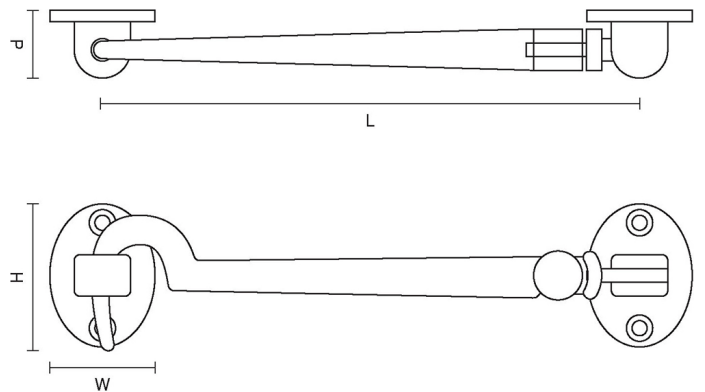

# CROFT

**Product Code:** 1951

**Product Name:** Silent Pattern Cabin Hook

**Description:** Our 'Silent Pattern' Cabin Hook, designed to minimise rattle and perfect for securing doors and cabinets around the home.

## Product Information

Available in the following sizes: 2 1/2" 3" 4" 6" 8" 10"

Sizes	L	W	H	P
2 1/2"	55	28	37	20
3"	70	28	37	20
4"	95	28	37	20
6"	145	28	37	20
8"	227	28	37	20
10"	280	28	37	20

Available in all Croft finishes excluding DORB, IBMA, IBUL, MBK, ORB, RBMA, TB,