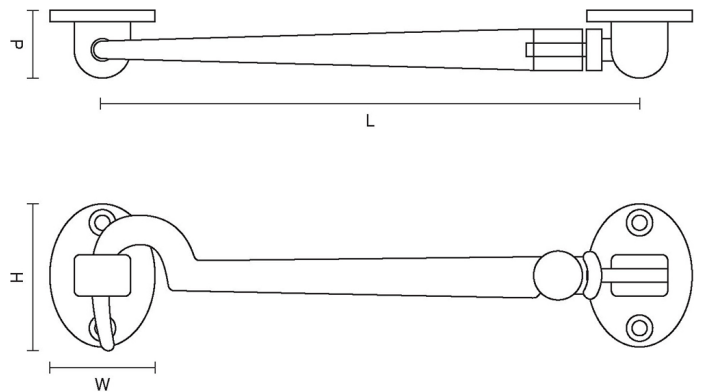

CROFT

Product Code: 1951

Product Name: Silent Pattern Cabin Hook

Description: Our 'Silent Pattern' Cabin Hook, designed to minimise rattle and perfect for securing doors and cabinets around the home.

Shown here in our Distressed Antique Brass finish.

Product Information

Available in the following sizes: 2 1/2" 3" 4" 6" 8" 10"

Sizes	L	W	H	P
2 1/2"	55	28	37	20
3"	70	28	37	20
4"	95	28	37	20
6"	145	28	37	20
8"	227	28	37	20
10"	280	28	37	20

Available in all Croft finishes excluding RBMA, TB,