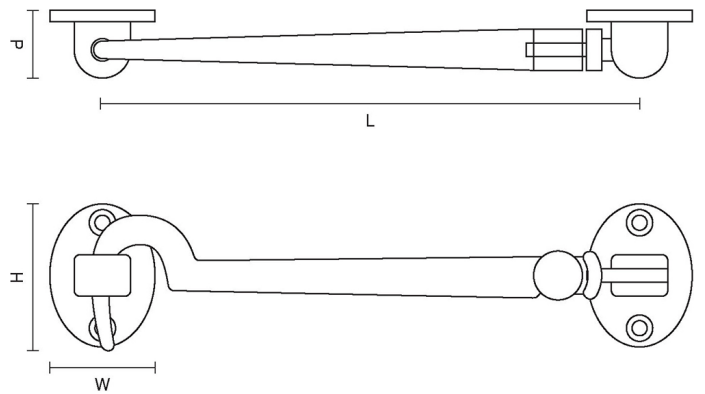

# CROFT

**Product Code:** 1951

**Product Name:** Silent Pattern Cabin Hook

**Description:** Our 'Silent Pattern' Cabin Hook, designed to minimise rattle and perfect for securing doors and cabinets around the home.

## Product Information

Available in the following sizes: 2 1/2" 3" 4" 6" 8" 10"

Sizes	L	W	H	P
2 1/2"	55	28	37	20
3"	70	28	37	20
4"	95	28	37	20
6"	145	28	37	20
8"	227	28	37	20
10"	280	28	37	20

Available in all Croft finishes excluding RBMA, TB,