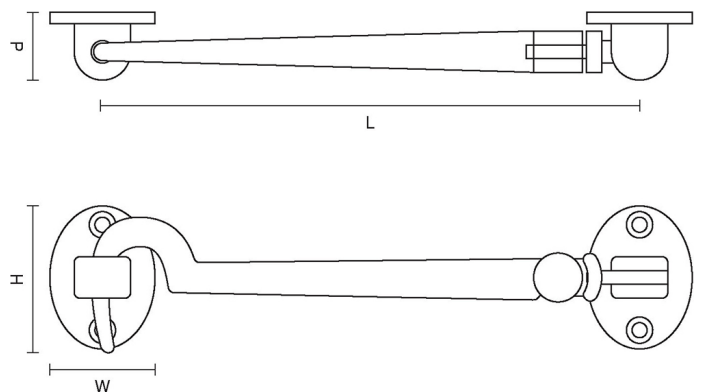

# CROFT

**Product Code:** 1951

**Product Name:** Silent Pattern Cabin Hook

**Description:** Our 'Silent Pattern' Cabin Hook, designed to minimise rattle and perfect for securing doors and cabinets around the home.

## Product Information

Available in the following sizes: 2 1/2" 3" 4" 6" 8" 10"

Sizes	L	W	H	P
2 1/2"	55	28	37	20
3"	70	28	37	20
4"	95	28	37	20
6"	145	28	37	20
8"	227	28	37	20
10"	280	28	37	20

Available in all Croft finishes excluding RBMA, TB,