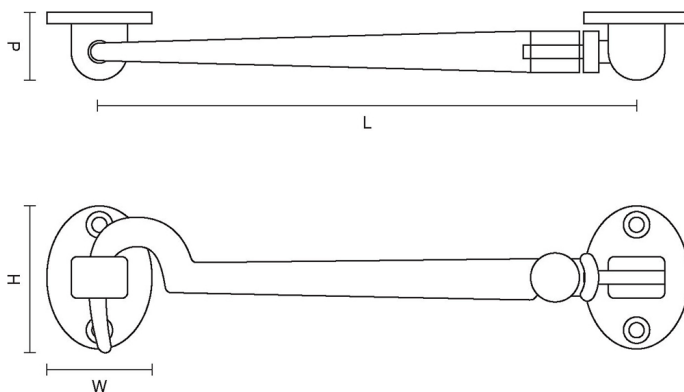

CROFT

Product Code: 1951

Product Name: Silent Pattern Cabin Hook

Description: Our 'Silent Pattern' Cabin Hook, designed to minimise rattle and perfect for securing doors and cabinets around the home.

Shown here in our Distressed Antique Brass finish.

Product Information

Available in the following sizes: 2 1/2" 3" 4" 6" 8" 10"

Sizes	L	W	H	P
2 1/2"	55	28	37	20
3"	70	28	37	20
4"	95	28	37	20
6"	145	28	37	20
8"	227	28	37	20
10"	280	28	37	20

Available in all Croft finishes excluding RBMA, TB,