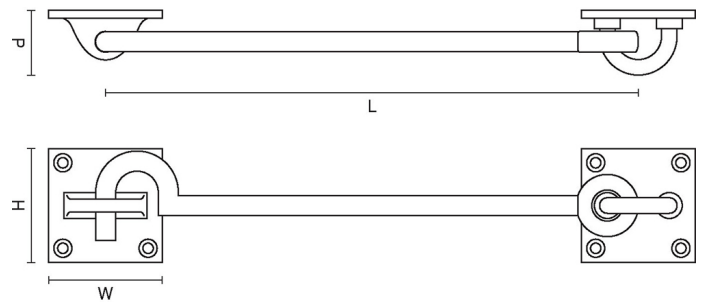

# CROFT

**Product Code:** 1950

**Product Name:** Heavy Duty Cabin Hook

**Description:** Our Heavy Duty Cabin Hook provides many practical uses around the home, securing doors and cabinets.

Shown here in our Autumn Bronze finish.

## Product Information

Available in sizes from 3" up to 24"

18" and 24" not available in distressed finishes (DAB, DAN, DORB)

Sizes	L	W	H	P
3"	75	25	25	20
4"	100	32	32	20
6"	140	32	32	20
8"	210	44	44	27
10"	255	44	44	27
12"	310	44	44	27
18"	467	44	44	27
24"	605	44	44	27