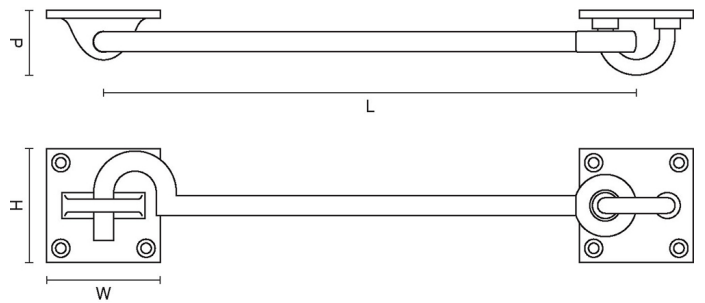

CROFT

Product Code: 1950

Product Name: Heavy Duty Cabin Hook

Description: Our Heavy Duty Cabin Hook provides many practical uses around the home, securing doors and cabinets.

Shown here in our Autumn Bronze finish.

Product Information

Available in sizes from 3" up to 24"

18" and 24" not available in distressed finishes (DAB, DAN, DORB)

Sizes	L	W	H	P
3"	75	25	25	20
4"	100	32	32	20
6"	140	32	32	20
8"	210	44	44	27
10"	255	44	44	27
12"	310	44	44	27
18"	467	44	44	27
24"	605	44	44	27