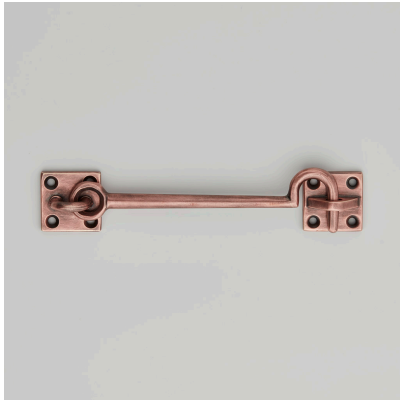

# CROFT

**Product Code:** 1950

**Product Name:** Heavy Duty Cabin Hook

**Description:** Our Heavy Duty Cabin Hook provides many practical uses around the home, securing doors and cabinets.

Shown here in our Autumn Bronze finish.

## Product Information

Available in sizes from 3" up to 24"

18" and 24" not available in distressed finishes (DAB, DAN, DORB)

Sizes	L	W	H	P
3"	75	25	25	20
4"	100	32	32	20
6"	140	32	32	20
8"	210	44	44	27
10"	255	44	44	27
12"	310	44	44	27
18"	467	44	44	27
24"	605	44	44	27

Available in all Croft finishes excluding DORB, IBMA, IBUL, MBK, ORB, RBMA, TB,