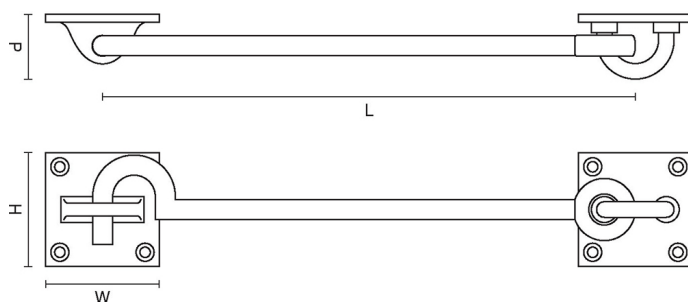

CROFT

Product Code: 1950

Product Name: Heavy Duty Cabin Hook

Description: Our Heavy Duty Cabin Hook provides many practical uses around the home, securing doors and cabinets.

Shown here in our Autumn Bronze finish.

Product Information

Available in sizes from 3" up to 24"

18" and 24" not available in distressed finishes (DAB, DAN, DORB)

Sizes	L	W	H	P
3"	75	25	25	20
4"	100	32	32	20
6"	140	32	32	20
8"	210	44	44	27
10"	255	44	44	27
12"	310	44	44	27
18"	467	44	44	27
24"	605	44	44	27