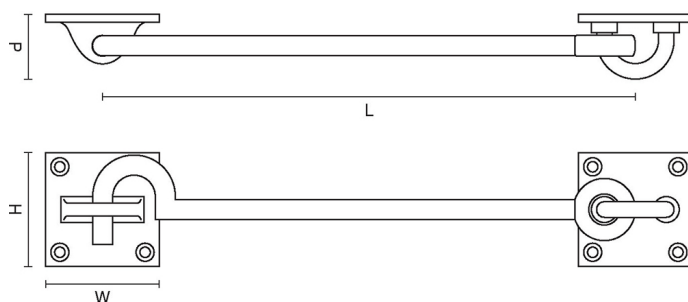

# CROFT

**Product Code:** 1950

**Product Name:** Heavy Duty Cabin Hook

**Description:** Our Heavy Duty Cabin Hook provides many practical uses around the home, securing doors and cabinets.

Shown here in our Autumn Bronze finish.

## Product Information

Available in sizes from 3" up to 24"

18" and 24" not available in distressed finishes (DAB, DAN, DORB)

Sizes	L	W	H	P
3"	75	25	25	20
4"	100	32	32	20
6"	140	32	32	20
8"	210	44	44	27
10"	255	44	44	27
12"	310	44	44	27
18"	467	44	44	27
24"	605	44	44	27