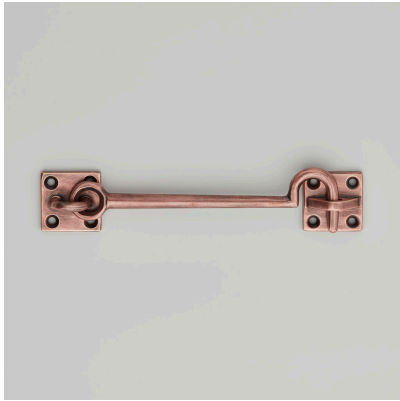

CROFT

Product Code: 1950

Product Name: Heavy Duty Cabin Hook

Description: Our Heavy Duty Cabin Hook provides many practical uses around the home, securing doors and cabinets.

Shown here in our Autumn Bronze finish.

Product Information

Available in sizes from 3" up to 24"

18" and 24" not available in distressed finishes (DAB, DAN, DORB)

Sizes	L	W	H	P
3"	75	25	25	20
4"	100	32	32	20
6"	140	32	32	20
8"	210	44	44	27
10"	255	44	44	27
12"	310	44	44	27
18"	467	44	44	27
24"	605	44	44	27

Available in all Croft finishes excluding RBMA, TB,