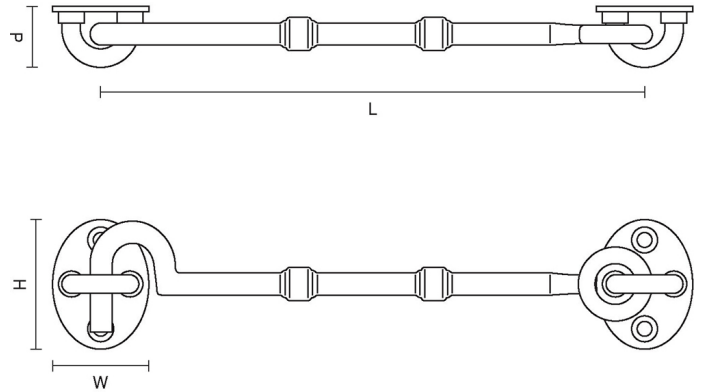

CROFT

Product Code: 1785

Product Name: Cabin Hook

Description: Our stylish cabin hook provides many practical uses around the home, securing doors and cabinets. Also available, our Heavy Duty 1950.

Please note the image shows this product in real bronze, cast from a different pattern it creates a more subtle shape to the hook than will be found on our brass based finishes.

Shown here in our Antique Nickel finish.

Product Information

Available in the following sizes: 2" 2 1/2" 3" 4" 6" 8"

Sizes	L	W	H	P
2 1/2"	65	26	34	20
2"	50	26	34	20
3"	75	26	34	20
4"	100	26	34	20
6"	154	26	34	20
8"	212	26	34	20