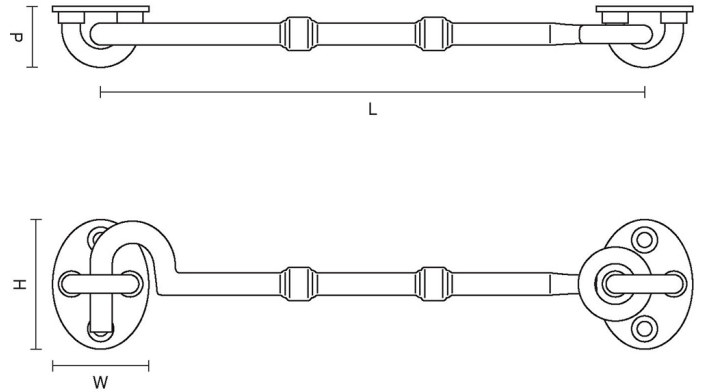

# CROFT

**Product Code:** 1785

**Product Name:** Cabin Hook

**Description:** Our stylish cabin hook provides many practical uses around the home, securing doors and cabinets. Also available, our Heavy Duty 1950.

Please note the image shows this product in real bronze, cast from a different pattern it creates a more subtle shape to the hook than will be found on our brass based finishes.

Shown here in our Antique Nickel finish.

## Product Information

Available in the following sizes: 2" 2 1/2" 3" 4" 6" 8"

Sizes	L	W	H	P
2 1/2"	65	26	34	20
2"	50	26	34	20
3"	75	26	34	20
4"	100	26	34	20
6"	154	26	34	20
8"	212	26	34	20

Available in all Croft finishes excluding RBMA, TB,