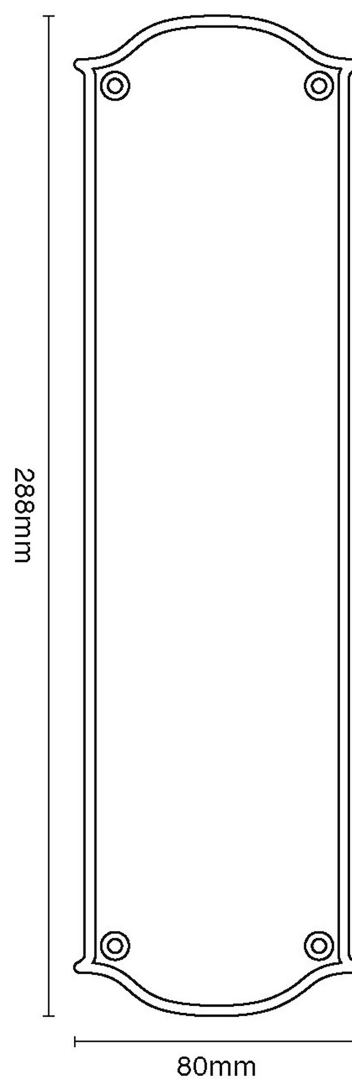

CROFT

Product Code: 4130FP

Product Name: Cast Finger Plate

Description: This cast shaped finger plate is perfect to make a grand impression.

Shown here in our Smoked Brass finish.

Product Information

This cast shaped finger plate is perfect to make a grand impression.