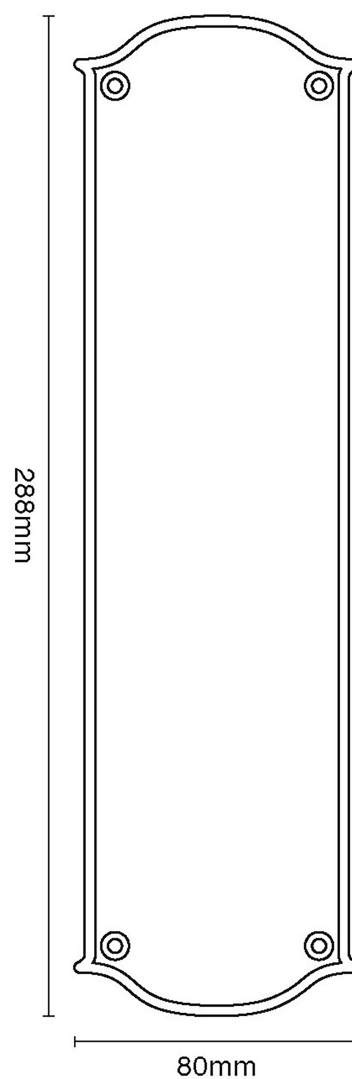

# CROFT

**Product Code:** 4130FP

**Product Name:** Cast Finger Plate

**Description:** This cast shaped finger plate is perfect to make a grand impression.

Shown here in our Smoked Brass finish.

## Product Information

This cast shaped finger plate is perfect to make a grand impression.

Available in all Croft finishes excluding RBMA, TB,