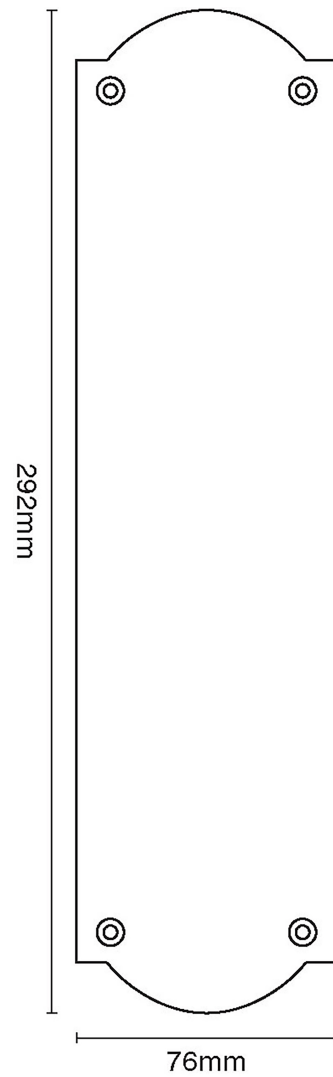

CROFT

Product Code: 1758A

Product Name: Ribbon Edge Finger Plate

Description:

Shown here in our Smoked Brass finish.

Product Information

Available in all Croft finishes excluding DAB, DAN, DORB, RBMA, TB,