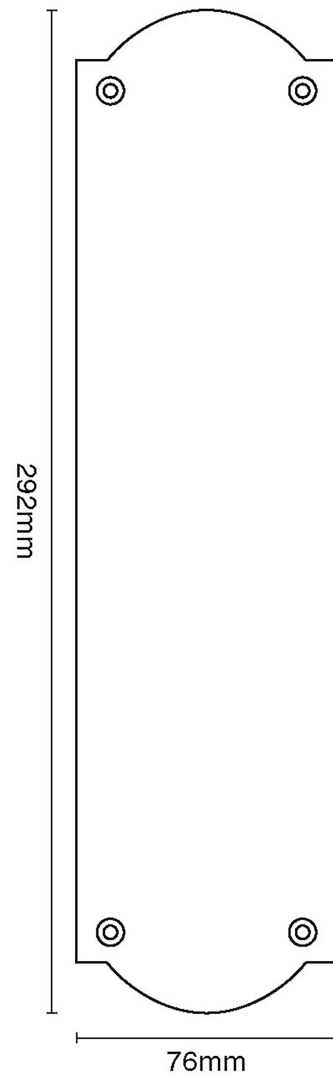

Available in all Croft finishes excluding DAB, DAN, DORB, RBMA, TB,