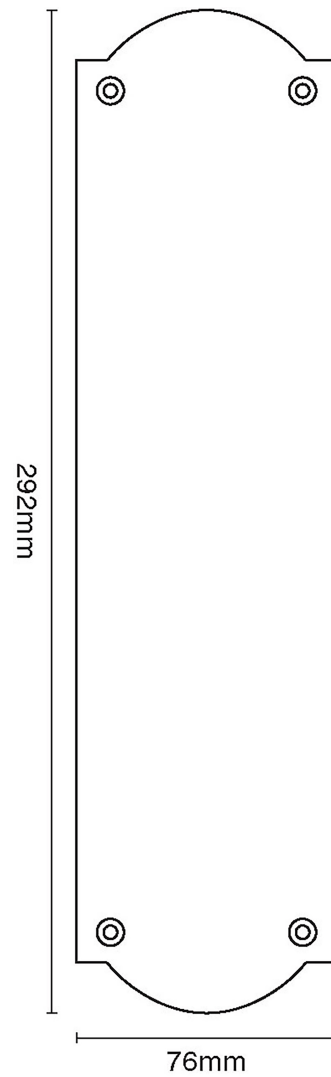

Available in all Croft finishes excluding DAB, DAN, DORB, RBMA, TB,