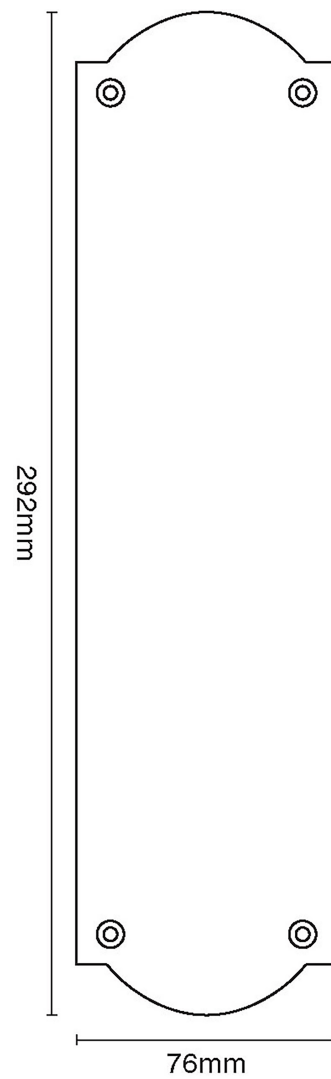

Available in all Croft finishes excluding DAB, DAN, DORB, RBMA, TB,