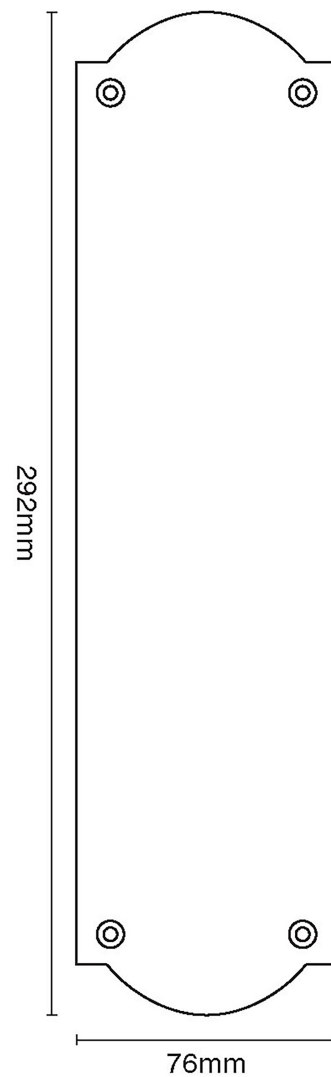

CROFT

Product Code: 1758A

Product Name: Ribbon Edge Finger Plate

Description:

Shown here in our Smoked Brass finish.

Product Information

Available in all Croft finishes excluding DAB, DAN, DORB, RBMA, TB,