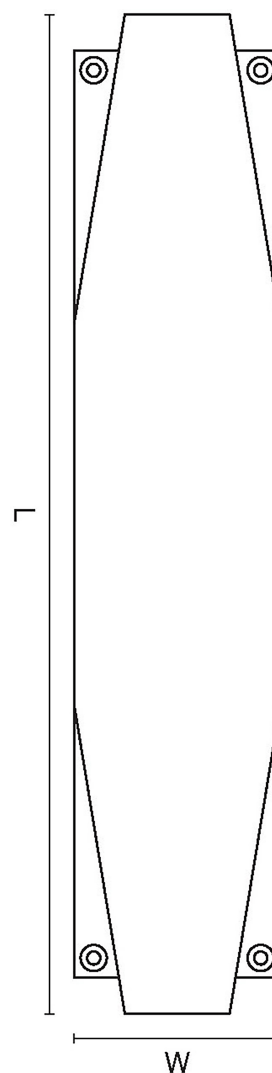

CROFT

Product Code: 7011

Product Name: Art Deco Finger Plate

Description: Part of our full Art Deco range, we bring you our Art Deco Finger plate. Inspired by the popular international design movement of the 1920s and 1930s. Our full range is made of the finest solid brass and available in over 20 distinctive finishes.

Shown here in our Polished Brass finish.

Product Information

Part of our full Art Deco range, we bring you our Art Deco Finger plate. Inspired by the popular international design movement of the 1920s and 1930s. Our full range is made of the finest solid brass and available in over 20 distinctive finishes.

L	W
305mm	65mm
375mm	76mm