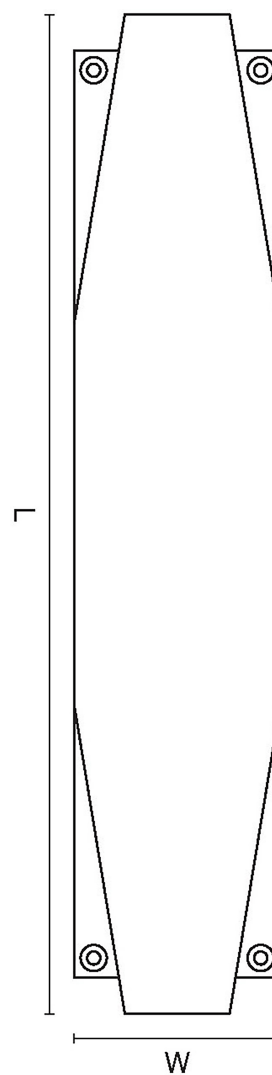

CROFT

Product Code: 7011

Product Name: Art Deco Finger Plate

Description: Part of our full Art Deco range, we bring you our Art Deco Finger plate. Inspired by the popular international design movement of the 1920s and 1930s. Our full range is made of the finest solid brass and available in over 20 distinctive finishes.

Shown here in our Polished Brass finish.

Product Information

Part of our full Art Deco range, we bring you our Art Deco Finger plate. Inspired by the popular international design movement of the 1920s and 1930s. Our full range is made of the finest solid brass and available in over 20 distinctive finishes.

| L | W |
|-------|------|
| 305mm | 65mm |
| 375mm | 76mm |