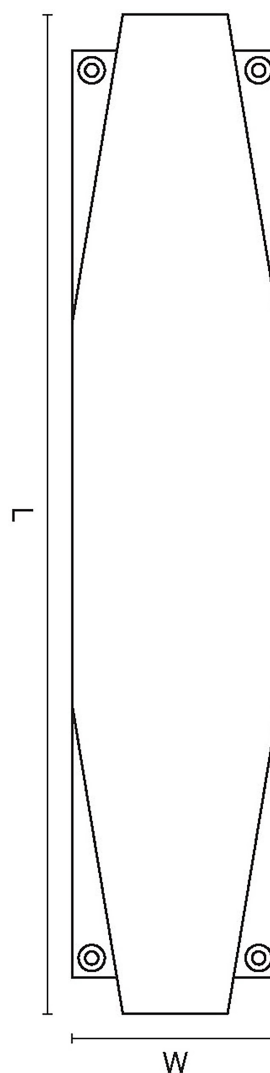

CROFT

Product Code: 7011

Product Name: Art Deco Finger Plate

Description: Part of our full Art Deco range, we bring you our Art Deco Finger plate. Inspired by the popular international design movement of the 1920s and 1930s. Our full range is made of the finest solid brass and available in over 20 distinctive finishes.

Shown here in our Polished Brass finish.

Product Information

Part of our full Art Deco range, we bring you our Art Deco Finger plate. Inspired by the popular international design movement of the 1920s and 1930s. Our full range is made of the finest solid brass and available in over 20 distinctive finishes.

L	W
305mm	65mm
375mm	76mm