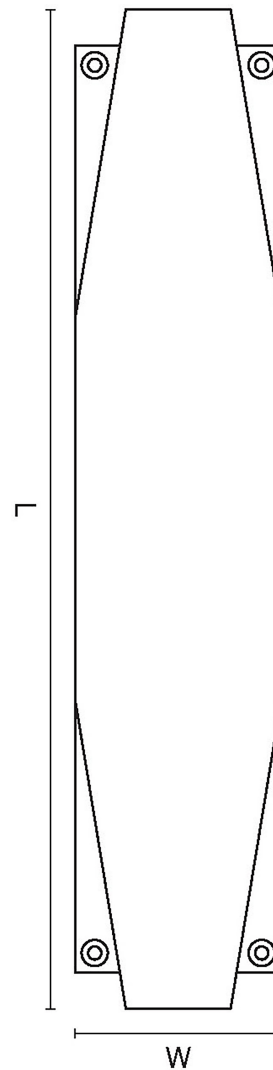

CROFT

Product Code: 7011

Product Name: Art Deco Finger Plate

Description: Part of our full Art Deco range, we bring you our Art Deco Finger plate. Inspired by the popular international design movement of the 1920s and 1930s. Our full range is made of the finest solid brass and available in over 20 distinctive finishes.

Shown here in our Polished Brass finish.

Product Information

Part of our full Art Deco range, we bring you our Art Deco Finger plate. Inspired by the popular international design movement of the 1920s and 1930s. Our full range is made of the finest solid brass and available in over 20 distinctive finishes.

L	W
305mm	65mm
375mm	76mm