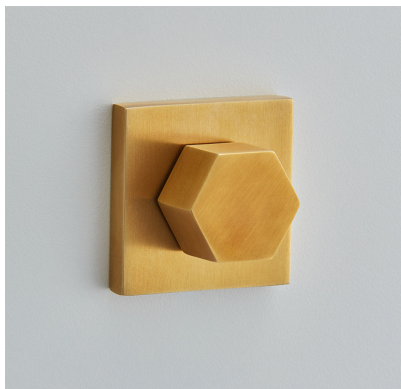

CROFT

Product Code: 184

Product Name: Hex Turn

Description: Part of our 'Elements, by Croft' Collection.

All Bathroom Turns are supplied complete with Emergency Release.

Shown here with 246 Turn Rose.

Shown here in our Smoked Brass finish.

Product Information

Part of our 'Elements, by Croft' Collection.

All Bathroom Turns are supplied complete with Emergency Release.

Shown here with 246 Turn Rose.

Available in all Croft finishes excluding RBMA, TB,