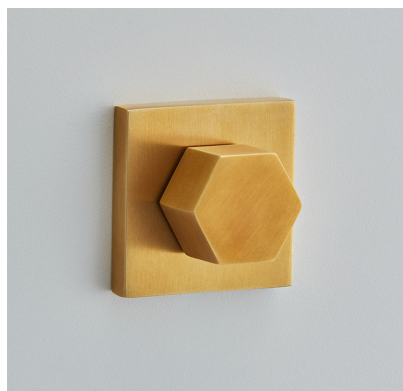

CROFT

Product Code: 184

Product Name: Hex Turn

Description: Part of our 'Elements, by Croft' Collection.

All Bathroom Turns are supplied complete with Emergency Release.

Shown here with 246 Turn Rose.

Shown here in our Smoked Brass finish.

Product Information

Part of our 'Elements, by Croft' Collection.

All Bathroom Turns are supplied complete with Emergency Release.

Shown here with 246 Turn Rose.

Available in all Croft finishes excluding RBMA, TB,