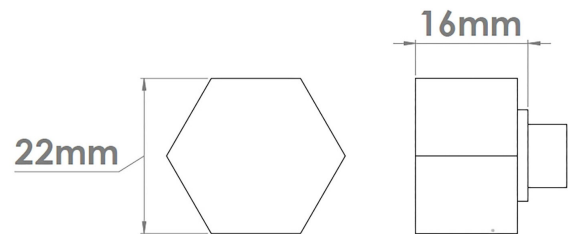

CROFT

Product Code: 184

Product Name: Hex Turn

Description: Part of our 'Elements, by Croft' Collection.

All Bathroom Turns are supplied complete with Emergency Release.

Shown here with 246 Turn Rose.

Shown here in our Smoked Brass finish.

Product Information

Part of our 'Elements, by Croft' Collection.

All Bathroom Turns are supplied complete with Emergency Release.

Shown here with 246 Turn Rose.

Available in all Croft finishes excluding DORB, IBMA, IBUL, MBK, ORB, RBMA, TB,