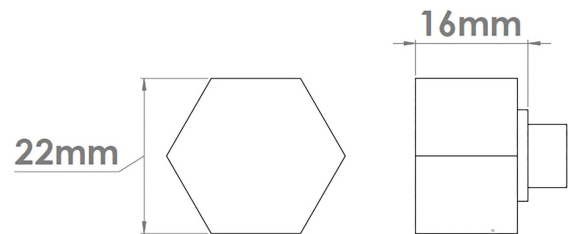

Available in all Croft finishes excluding RBMA, TB,