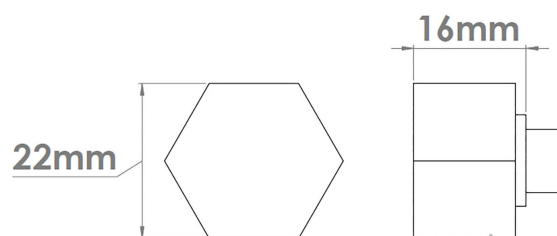

CROFT

Product Code: 184

Product Name: Hex Turn

Description: Part of our 'Elements, by Croft' Collection.

All Bathroom Turns are supplied complete with Emergency Release.

Shown here with 246 Turn Rose.

Shown here in our Smoked Brass finish.

Product Information

Part of our 'Elements, by Croft' Collection.

All Bathroom Turns are supplied complete with Emergency Release.

Shown here with 246 Turn Rose.

Available in all Croft finishes excluding RBMA, TB,