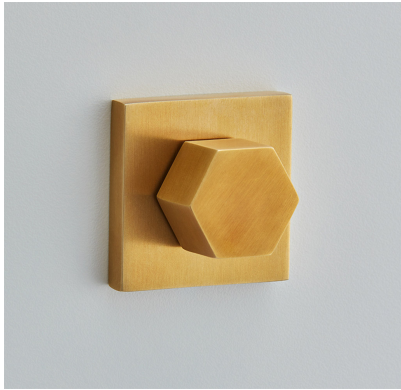

# CROFT

**Product Code:** 184

**Product Name:** Hex Turn

**Description:** Part of our 'Elements, by Croft' Collection.

All Bathroom Turns are supplied complete with Emergency Release.

Shown here with 246 Turn Rose.

Shown here in our Smoked Brass finish.

## Product Information

Part of our 'Elements, by Croft' Collection.

All Bathroom Turns are supplied complete with Emergency Release.

Shown here with 246 Turn Rose.

Available in all Croft finishes excluding RBMA, TB,