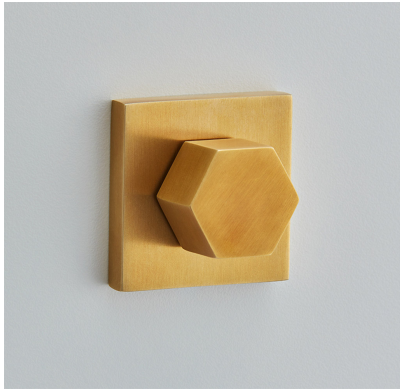

CROFT

Product Code: 184

Product Name: Hex Turn

Description: Part of our 'Elements, by Croft' Collection.

All Bathroom Turns are supplied complete with Emergency Release.

Shown here with 246 Turn Rose.

Shown here in our Smoked Brass finish.

Product Information

Part of our 'Elements, by Croft' Collection.

All Bathroom Turns are supplied complete with Emergency Release.

Shown here with 246 Turn Rose.

Available in all Croft finishes excluding DORB, IBMA, IBUL, MBK, ORB, RBMA, TB,