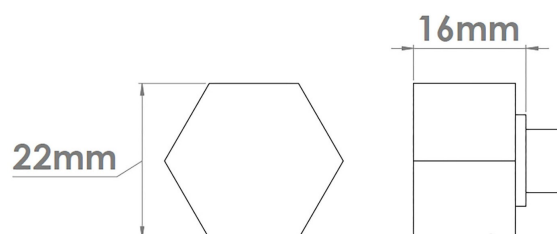

CROFT

Product Code: 184

Product Name: Hex Turn

Description: Part of our 'Elements, by Croft' Collection.

All Bathroom Turns are supplied complete with Emergency Release.

Shown here with 246 Turn Rose.

Shown here in our Smoked Brass finish.

Product Information

Part of our 'Elements, by Croft' Collection.

All Bathroom Turns are supplied complete with Emergency Release.

Shown here with 246 Turn Rose.

Available in all Croft finishes excluding RBMA, TB,