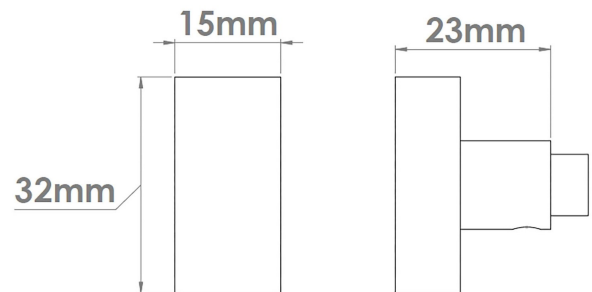

Available in all Croft finishes excluding RBMA, TB,