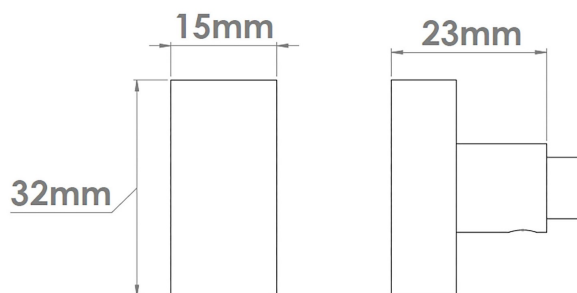

Available in all Croft finishes excluding RBMA, TB,