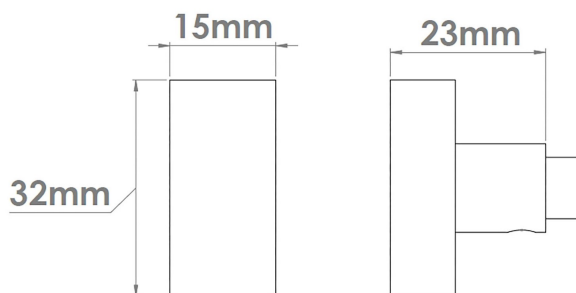

Available in all Croft finishes excluding DORB, IBMA, IBUL, MBK, ORB, RBMA, TB,