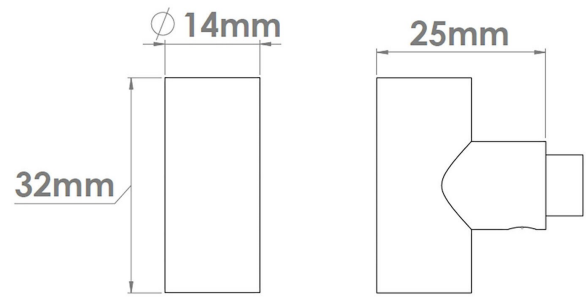

Available in all Croft finishes excluding RBMA, TB,