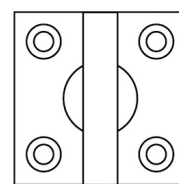

CROFT

Product Code: 6354SQ

Product Name: Half Moon Bathroom Turn and Release – Square Rose

Description: 35mm rose. Designed to complement our range of door handles and knob furniture, our turn and releases are perfect for bathroom, WC and shower room doors.

Shown here in our Pearl Nickel finish.

Product Information

35mm rose. Designed to complement our range of door handles and knob furniture, our turn and releases are perfect for bathroom, WC and shower room doors.