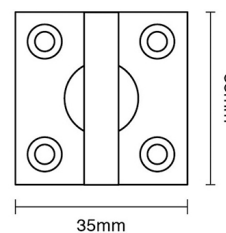

# CROFT

**Product Code:** 6354SQ

**Product Name:** Half Moon Bathroom Turn and Release – Square Rose

**Description:** 35mm rose. Designed to complement our range of door handles and knob furniture, our turn and releases are perfect for bathroom, WC and shower room doors.

## Product Information

35mm rose. Designed to complement our range of door handles and knob furniture, our turn and releases are perfect for bathroom, WC and shower room doors.

Available in all Croft finishes excluding RBMA, TB,