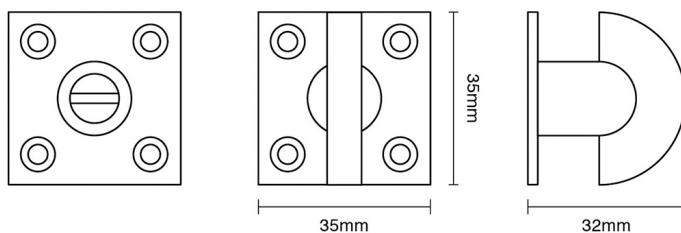

CROFT

Product Code: 6354SQ

Product Name: Half Moon Bathroom Turn and Release – Square Rose

Description: 35mm rose. Designed to complement our range of door handles and knob furniture, our turn and releases are perfect for bathroom, WC and shower room doors.

Shown here in our Pearl Nickel finish.

Product Information

35mm rose. Designed to complement our range of door handles and knob furniture, our turn and releases are perfect for bathroom, WC and shower room doors.