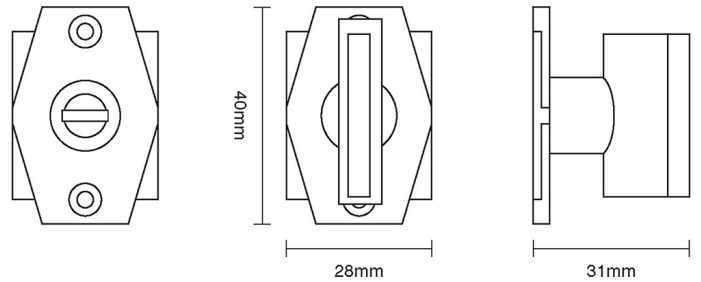

# CROFT

**Product Code:** 7007

**Product Name:** Art Deco Turn And Release

**Description:** 40 x 28mm rose. Designed to complement our range of door handles and knob furniture, our turn and releases are perfect for bathroom, WC and shower room doors.

## Product Information

40 x 28mm rose. Designed to complement our range of door handles and knob furniture, our turn and releases are perfect for bathroom, WC and shower room doors.

Available in all Croft finishes excluding RBMA, TB,