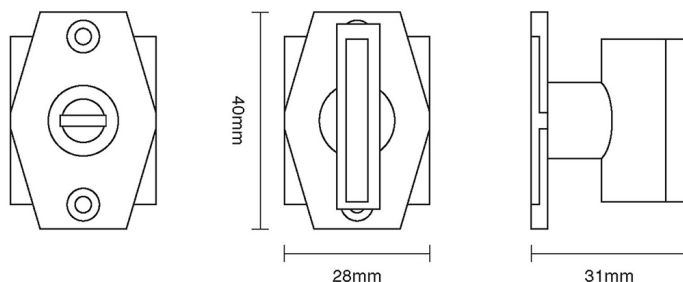

CROFT

Product Code: 7007

Product Name: Art Deco Turn And Release

Description: 40 x 28mm rose. Designed to complement our range of door handles and knob furniture, our turn and releases are perfect for bathroom, WC and shower room doors.

Shown here in our Polished Nickel finish.

Product Information

40 x 28mm rose. Designed to complement our range of door handles and knob furniture, our turn and releases are perfect for bathroom, WC and shower room doors.