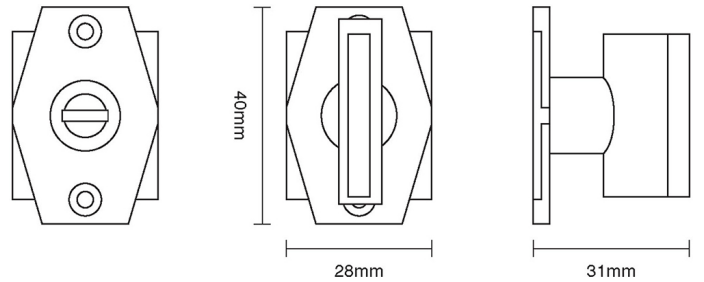

CROFT

Product Code: 7007

Product Name: Art Deco Turn And Release

Description: 40 x 28mm rose. Designed to complement our range of door handles and knob furniture, our turn and releases are perfect for bathroom, WC and shower room doors.

Shown here in our Polished Nickel finish.

Product Information

40 x 28mm rose. Designed to complement our range of door handles and knob furniture, our turn and releases are perfect for bathroom, WC and shower room doors.