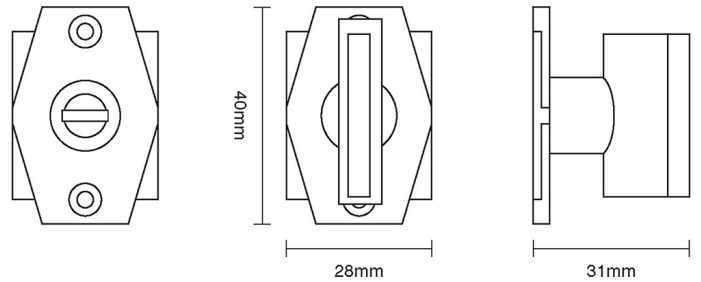

CROFT

Product Code: 7007

Product Name: Art Deco Turn And Release

Description: 40 x 28mm rose. Designed to complement our range of door handles and knob furniture, our turn and releases are perfect for bathroom, WC and shower room doors.

Shown here in our Polished Nickel finish.

Product Information

40 x 28mm rose. Designed to complement our range of door handles and knob furniture, our turn and releases are perfect for bathroom, WC and shower room doors.