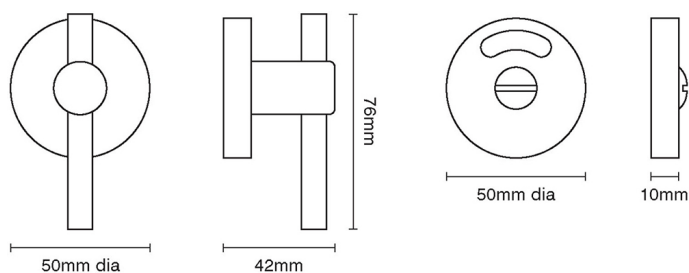

CROFT

Product Code: 6432

Product Name: Equality Thumb Turn and Release – Concealed Fix with Indicator

Description: 50mm diameter rose, 75mm handle. Designed to complement our range of door handles and knob furniture, our turn and releases are perfect for bathroom, WC and shower room doors.

Shown here in our Polished Nickel finish.

Product Information

50mm diameter rose, 75mm handle. Designed to complement our range of door handles and knob furniture, our turn and releases are perfect for bathroom, WC and shower room doors.