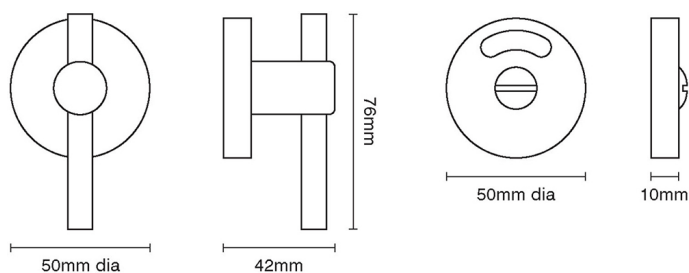

# CROFT

**Product Code:** 6432

**Product Name:** Equality Thumb Turn and Release – Concealed Fix with Indicator

**Description:** 50mm diameter rose, 75mm handle. Designed to complement our range of door handles and knob furniture, our turn and releases are perfect for bathroom, WC and shower room doors.

## Product Information

50mm diameter rose, 75mm handle. Designed to complement our range of door handles and knob furniture, our turn and releases are perfect for bathroom, WC and shower room doors.

Available in all Croft finishes excluding RBMA, TB,