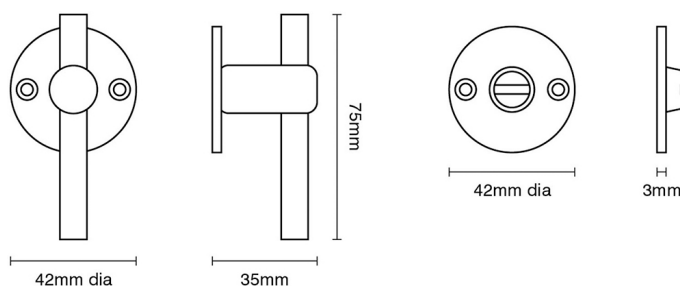

# CROFT

**Product Code:** 6430

**Product Name:** Equality Thumb Turn and Release

**Description:** 42mm diameter rose, 75mm handle. Designed to complement our range of door handles and knob furniture, our turn and releases are perfect for bathroom, WC and shower room doors.

## Product Information

42mm diameter rose, 75mm handle. Designed to complement our range of door handles and knob furniture, our turn and releases are perfect for bathroom, WC and shower room doors.

Available in all Croft finishes excluding RBMA, TB,