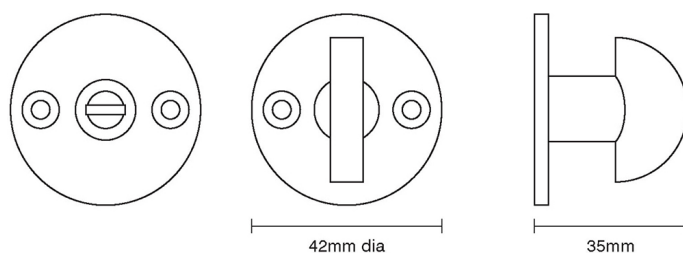

CROFT

Product Code: 6354

Product Name: Half Moon Bathroom Turn and Release

Description: 42mm diameter rose. Designed to complement our range of door handles and knob furniture, our turn and releases are perfect for bathroom, WC and shower room doors.

Shown here in our Polished Nickel finish.

Product Information

42mm diameter rose. Designed to complement our range of door handles and knob furniture, our turn and releases are perfect for bathroom, WC and shower room doors.