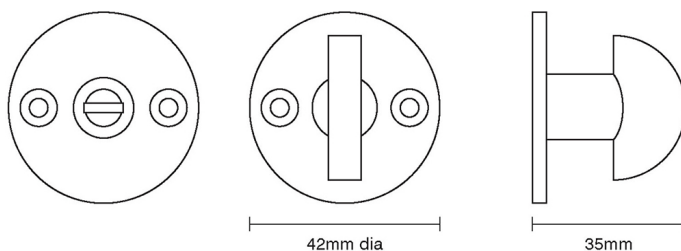

# CROFT

**Product Code:** 6354

**Product Name:** Half Moon Bathroom Turn and Release

**Description:** 42mm diameter rose. Designed to complement our range of door handles and knob furniture, our turn and releases are perfect for bathroom, WC and shower room doors.

## Product Information

42mm diameter rose. Designed to complement our range of door handles and knob furniture, our turn and releases are perfect for bathroom, WC and shower room doors.

Available in all Croft finishes