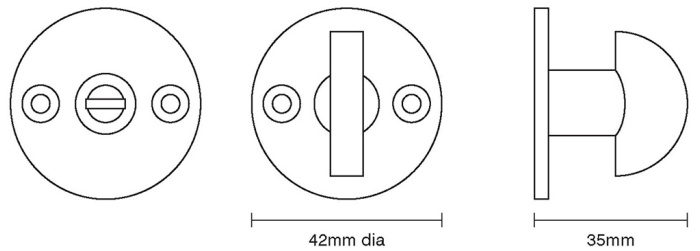

CROFT

Product Code: 6354

Product Name: Half Moon Bathroom Turn and Release

Description: 42mm diameter rose. Designed to complement our range of door handles and knob furniture, our turn and releases are perfect for bathroom, WC and shower room doors.

Shown here in our Polished Nickel finish.

Product Information

42mm diameter rose. Designed to complement our range of door handles and knob furniture, our turn and releases are perfect for bathroom, WC and shower room doors.