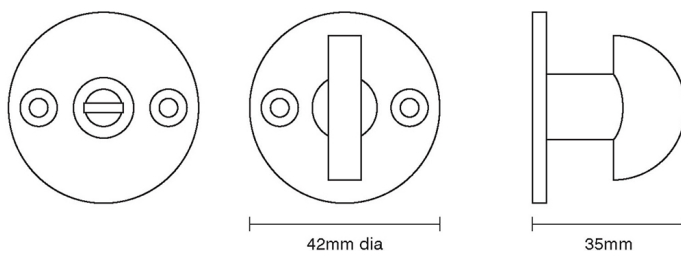

CROFT

Product Code: 6354

Product Name: Half Moon Bathroom Turn and Release

Description: 42mm diameter rose. Designed to complement our range of door handles and knob furniture, our turn and releases are perfect for bathroom, WC and shower room doors.

Shown here in our Polished Nickel finish.

Product Information

42mm diameter rose. Designed to complement our range of door handles and knob furniture, our turn and releases are perfect for bathroom, WC and shower room doors.