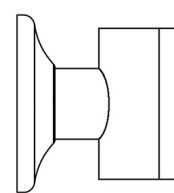

CROFT

Product Code: 2253

Product Name: Stepped Turn And Release On Arc Rose

Description: 35mm diameter rose. Designed to complement our range of door handles and knob furniture, our turn and releases are perfect for bathroom, WC and shower room doors.

Shown here in our Satin Nickel finish.

Product Information

35mm diameter rose. Designed to complement our range of door handles and knob furniture, our turn and releases are perfect for bathroom, WC and shower room doors.

35mm dia

33mm

Available in all Croft finishes excluding DORB, IBMA, IBUL, MBK, ORB, RBMA, TB,