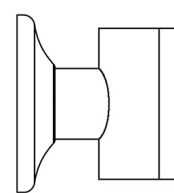

CROFT

Product Code: 2253

Product Name: Stepped Turn And Release On Arc Rose

Description: 35mm diameter rose. Designed to complement our range of door handles and knob furniture, our turn and releases are perfect for bathroom, WC and shower room doors.

Shown here in our Satin Nickel finish.

Product Information

35mm diameter rose. Designed to complement our range of door handles and knob furniture, our turn and releases are perfect for bathroom, WC and shower room doors.

35mm dia

33mm

Available in all Croft finishes excluding RBMA, TB,