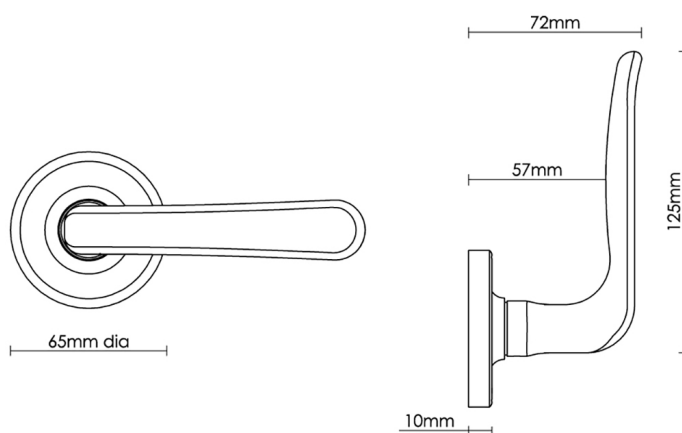

CROFT

Product Code: 7210COV65B

Product Name: Garde Door Handle on 65mm Raised Edge Covered Rose

Description: The garde lever design, inspired by 18th century French sabres. Also available with a plain or reeded design rose.

Shown here in our Autumn Bronze finish.

Product Information

- 65mm diameter rose
- Inner rose fixed is with woodscrews supplied, also available with 38mm bolt centres on request.
- Unsprung as standard, available sprung for additional charge.