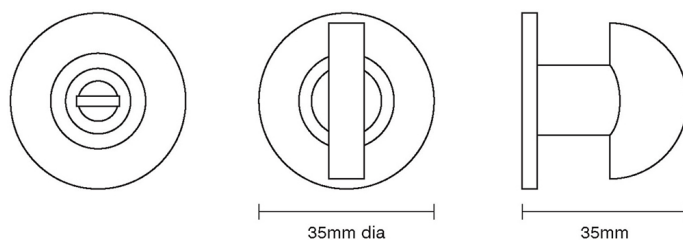

CROFT

Product Code: 2241

Product Name: Half Moon Turn And Release On Raised Edge Covered Rose

Description: 35mm diameter rose. Designed to complement our range of door handles and knob furniture, our turn and releases are perfect for bathroom, WC and shower room doors.

Shown here in our Polished Nickel finish.

Product Information

35mm diameter rose. Designed to complement our range of door handles and knob furniture, our turn and releases are perfect for bathroom, WC and shower room doors.