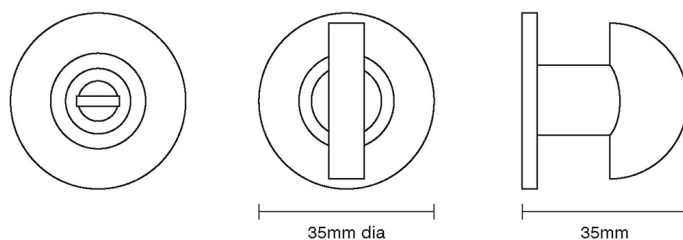

CROFT

Product Code: 2240

Product Name: Half Moon Turn And Release On Plain Covered Rose

Description: 35mm diameter rose. Designed to complement our range of door handles and knob furniture, our turn and releases are perfect for bathroom, WC and shower room doors.

Shown here in our Polished Nickel finish.

Product Information

35mm diameter rose. Designed to complement our range of door handles and knob furniture, our turn and releases are perfect for bathroom, WC and shower room doors.