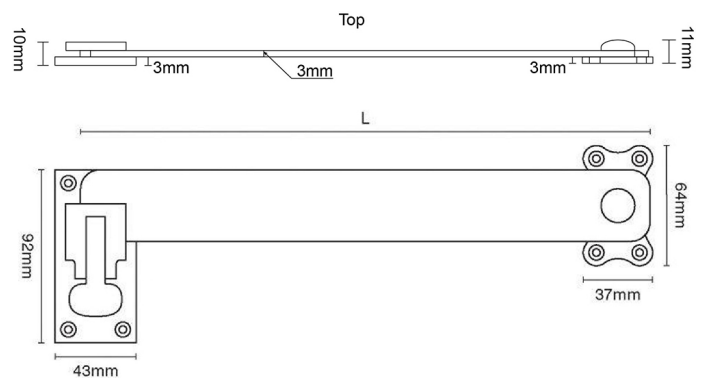

CROFT

Product Code: 6378

Product Name: Shutter Bar

Description: Custom made to size required. When ordering, please specify the centre-to-centre size required.

Shown here in our Polished Brass finish.

Product Information

Custom made to size required. When ordering, please specify the centre-to-centre size required.

Available in all Croft finishes excluding RBMA, TB,