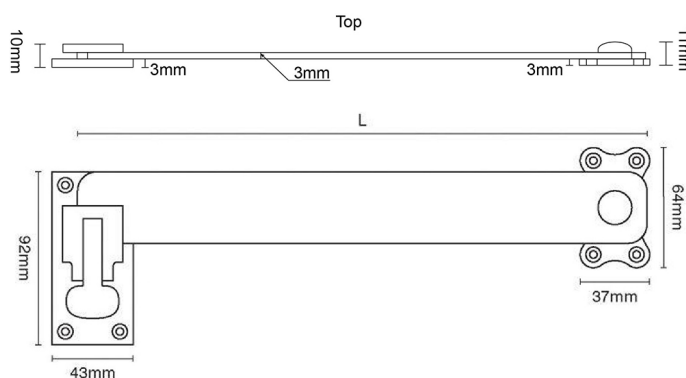

CROFT

Product Code: 6378

Product Name: Shutter Bar

Description: Custom made to size required. When ordering, please specify the centre-to-centre size required.

Shown here in our Polished Brass finish.

Product Information

Custom made to size required. When ordering, please specify the centre-to-centre size required.

Available in all Croft finishes excluding RBMA, TB,