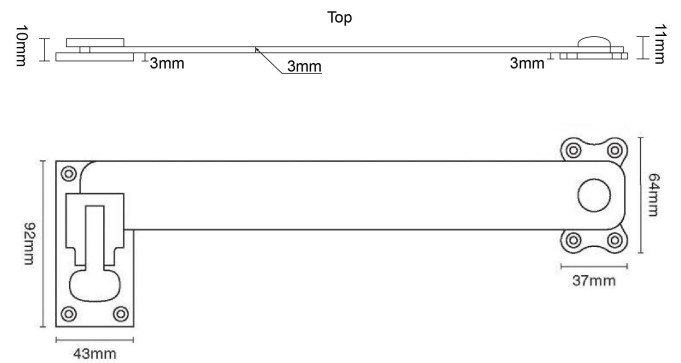

CROFT

Product Code: 6378

Product Name: Shutter Bar

Description: Custom made to size required. When ordering, please specify the centre-to-centre size required.

Shown here in our Polished Brass finish.

Product Information

Custom made to size required. When ordering, please specify the centre-to-centre size required.

Available in all Croft finishes excluding DORB, IBMA, IBUL, MBK, ORB, RBMA, TB,