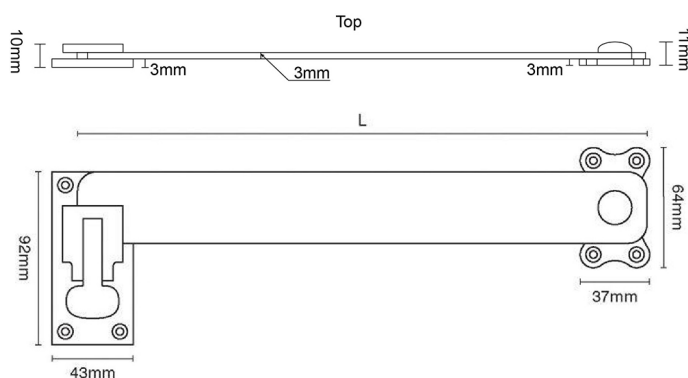

# CROFT

Product Code: 6378

Product Name: Shutter Bar

Description: Custom made to size required. When ordering, please specify the centre-to-centre size required.

Shown here in our Polished Brass finish.

## Product Information

Custom made to size required. When ordering, please specify the centre-to-centre size required.

Available in all Croft finishes excluding RBMA, TB,