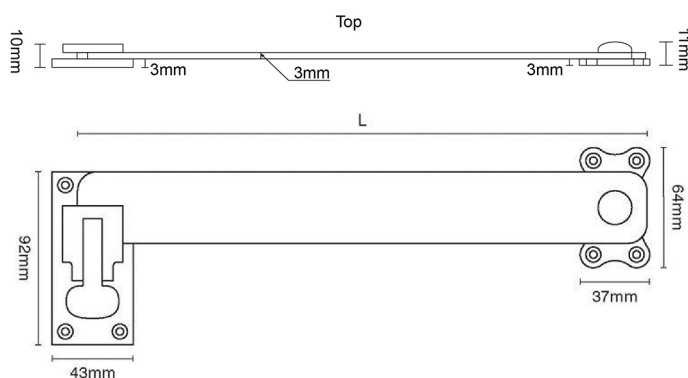

CROFT

Product Code: 6378

Product Name: Shutter Bar

Description: Custom made to size required. Speak with one our team.

Shown here in our Polished Brass finish.

Product Information

Custom made to size required. Speak with one our team.