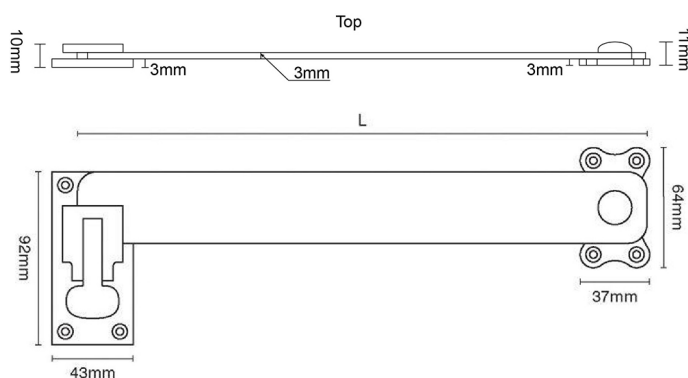

CROFT

Product Code: 6378

Product Name: Shutter Bar

Description: Custom made to size required. When ordering, please specify the centre-to-centre size required.

Shown here in our Polished Brass finish.

Product Information

Custom made to size required. When ordering, please specify the centre-to-centre size required.

Available in all Croft finishes excluding RBMA, TB,