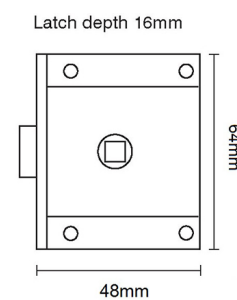

# CROFT

**Product Code:** 2820

**Product Name:** Shutter Latch, including Knob

**Description:** Also available: 2820K- Knob only.

Shown here in our Satin Brass finish.

## Product Information

64mm x 48mm

Available in all Croft finishes excluding DORB, IBMA, IBUL, MBK, ORB, RBMA, TB,