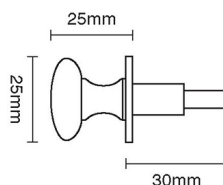

# CROFT

**Product Code:** 2820

**Product Name:** Shutter Latch, including Knob

**Description:** Also available: 2820K- Knob only.

Shown here in our Satin Brass finish.

## Product Information

64mm x 48mm

Available in all Croft finishes excluding DORB, IBMA, IBUL, MBK, ORB, RBMA, TB,