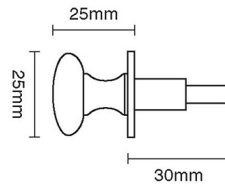

CROFT

Product Code: 2820

Product Name: Shutter Latch, including Knob

Description: Also available: 2820K- Knob only.

Shown here in our Satin Brass finish.

### Product Information

64mm x 48mm

Available in all Croft finishes excluding RBMA, TB,