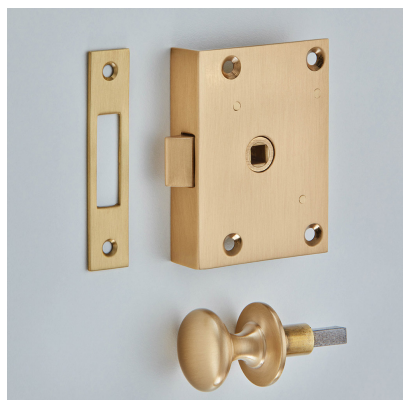

CROFT

Product Code: 2820

Product Name: Shutter Latch, including Knob

Description: Also available: 2820K- Knob only.

Shown here in our Satin Brass finish.

Product Information

64mm x 48mm

Available in all Croft finishes excluding RBMA, TB,