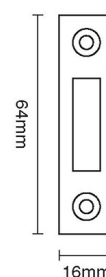

CROFT

Product Code: 2820

Product Name: Shutter Latch, including Knob

Description: Also available: 2820K- Knob only.

Shown here in our Satin Brass finish.

Product Information

64mm x 48mm

Available in all Croft finishes excluding RBMA, TB,