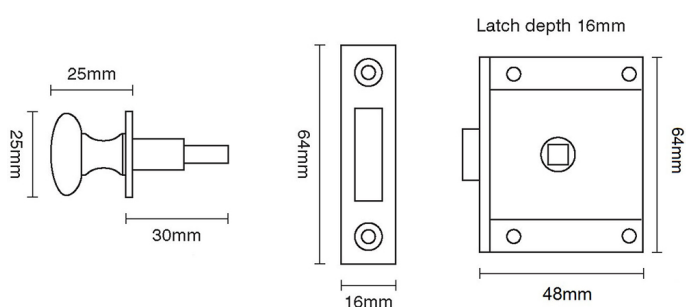

CROFT

Product Code: 2820

Product Name: Shutter Latch, including Knob

Description: Also available: 2820K- Knob only.

Shown here in our Satin Brass finish.

Product Information

64mm x 48mm

Available in all Croft finishes excluding RBMA, TB,