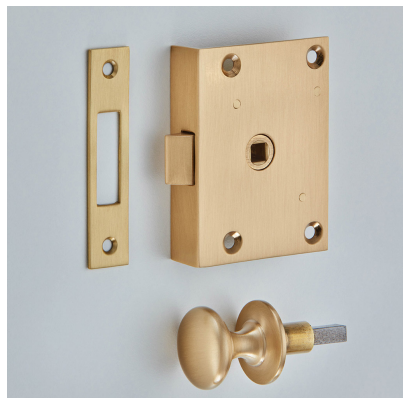

CROFT

Product Code: 2820

Product Name: Shutter Latch, including Knob

Description: Also available: 2820K- Knob only.

Shown here in our Satin Brass finish.

### Product Information

64mm x 48mm

Available in all Croft finishes excluding RBMA, TB,