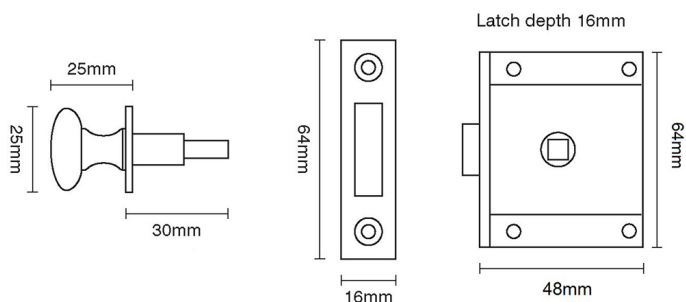

CROFT

Product Code: 2820

Product Name: Shutter Latch, including Knob

Description: Also available: 2820K- Knob only.

Shown here in our Satin Brass finish.

### Product Information

64mm x 48mm

Available in all Croft finishes excluding RBMA, TB,