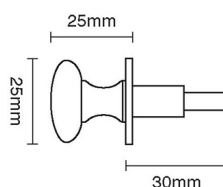

CROFT

Product Code: 2820

Product Name: Shutter Latch, including Knob

Description: Also available: 2820K- Knob only.

Shown here in our Satin Brass finish.

Product Information

64mm x 48mm

Available in all Croft finishes excluding RBMA, TB,