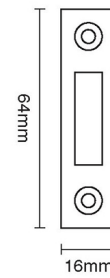

CROFT

Product Code: 2820

Product Name: Shutter Latch, including Knob

Description: Also available: 2820K- Knob only.

Shown here in our Satin Brass finish.

### Product Information

64mm x 48mm

Available in all Croft finishes excluding RBMA, TB,