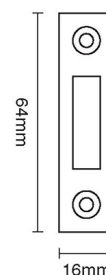

# CROFT

**Product Code:** 2820

**Product Name:** Shutter Latch, including Knob

**Description:** Also available: 2820K- Knob only.

Shown here in our Satin Brass finish.

## Product Information

64mm x 48mm

Available in all Croft finishes excluding DORB, IBMA, IBUL, MBK, ORB, RBMA, TB,