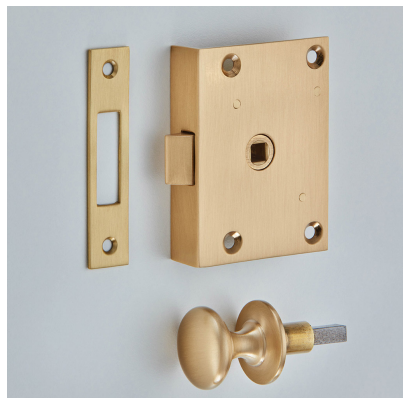

CROFT

Product Code: 2820

Product Name: Shutter Latch, including Knob

Description: Also available: 2820K- Knob only.

Shown here in our Satin Brass finish.

Product Information

64mm x 48mm

Available in all Croft finishes excluding RBMA, TB,