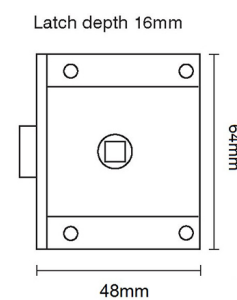

CROFT

Product Code: 2820

Product Name: Shutter Latch, including Knob

Description: Also available: 2820K- Knob only.

Shown here in our Satin Brass finish.

Product Information

64mm x 48mm

Available in all Croft finishes excluding RBMA, TB,