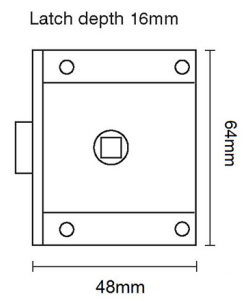

CROFT

Product Code: 2820

Product Name: Shutter Latch, including Knob

Description: Also available: 2820K- Knob only.

Shown here in our Satin Brass finish.

### Product Information

64mm x 48mm

Available in all Croft finishes excluding RBMA, TB,