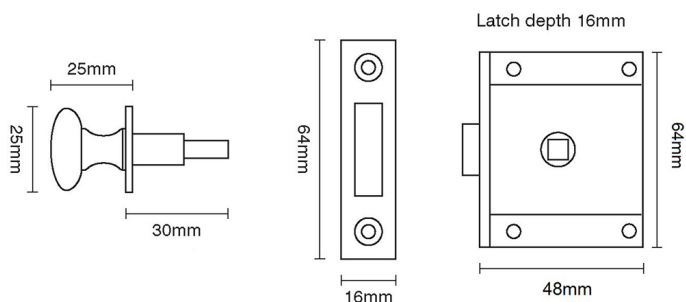

Available in all Croft finishes excluding RBMA, TB,