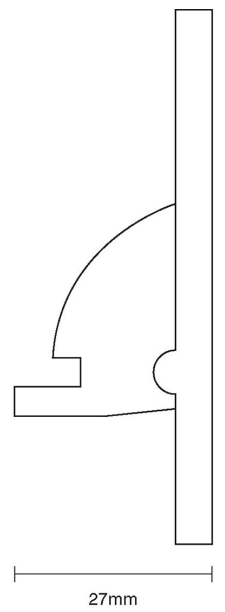

CROFT

Product Code: 2830

Product Name: Weekes Sash Stop – Round Ends

Description:

Shown here in our Smoked Brass finish.

### Product Information

70 x 18mm

Available in all Croft finishes excluding DORB, IBMA, IBUL, MBK, ORB, RBMA, TB,