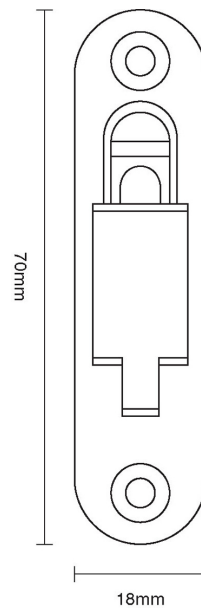

CROFT

Product Code: 2830

Product Name: Weekes Sash Stop – Round Ends

Description:

Shown here in our Smoked Brass finish.

### Product Information

70 x 18mm

Available in all Croft finishes excluding DORB, IBMA, IBUL, MBK, ORB, RBMA, TB,