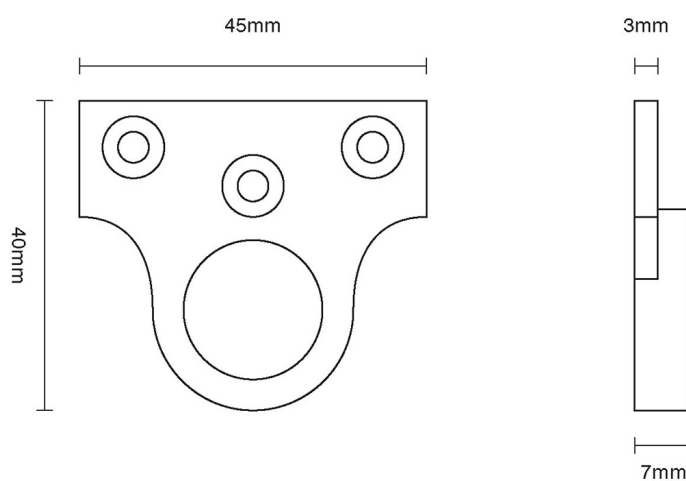

CROFT

Product Code: 6425

Product Name: Flat Sash Eye

Description: Complete your look. Classic, elegant and part of our full range of sash window fittings.

Shown here in our Pearl Nickel finish.

Product Information

45mm width

Available in all Croft finishes excluding RBMA, TB,