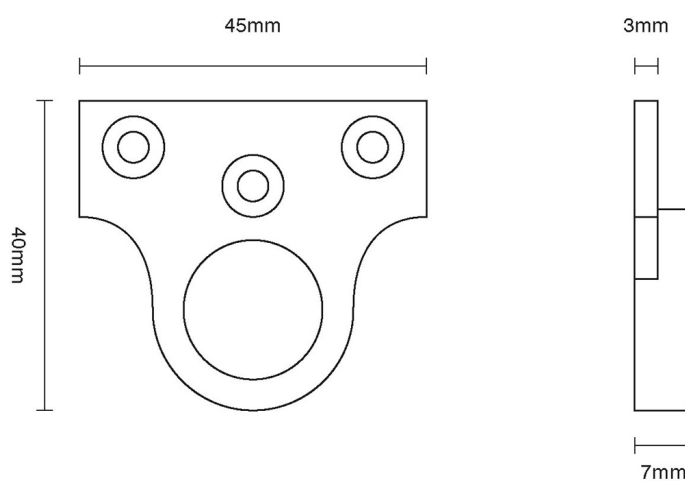

CROFT

Product Code: 6425

Product Name: Flat Sash Eye

Description: Complete your look. Classic, elegant and part of our full range of sash window fittings.

Shown here in our Pearl Nickel finish.

Product Information

45mm width

Available in all Croft finishes excluding DORB, IBMA, IBUL, MBK, ORB, RBMA, TB,