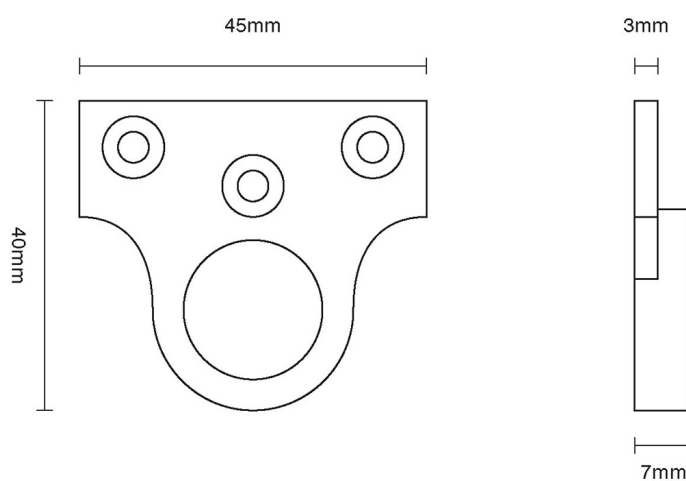

CROFT

Product Code: 6425

Product Name: Flat Sash Eye

Description: Complete your look. Classic, elegant and part of our full range of sash window fittings.

Shown here in our Pearl Nickel finish.

### Product Information

45mm width

Available in all Croft finishes excluding RBMA, TB,