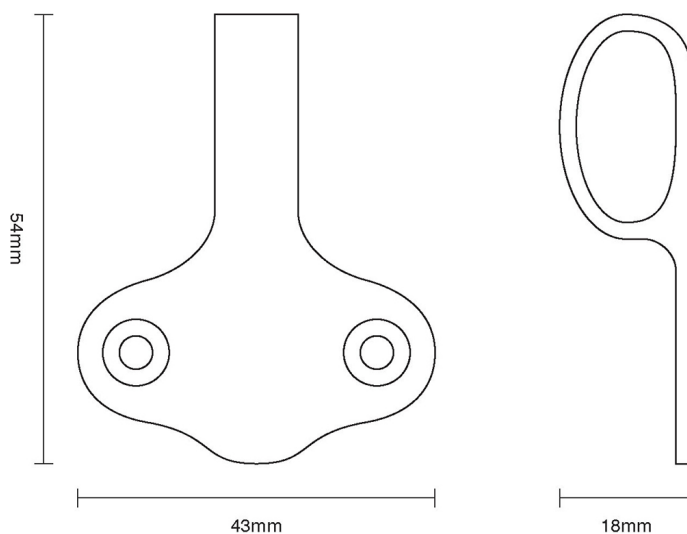

# CROFT

**Product Code:** 2865

**Product Name:** Flat Sash Lift

**Description:** Complete your look. Classic, elegant and part of our full range of sash window fittings.

Shown here in our Polished Nickel finish.

## Product Information

43mm width

Available in all Croft finishes excluding RBMA, TB,