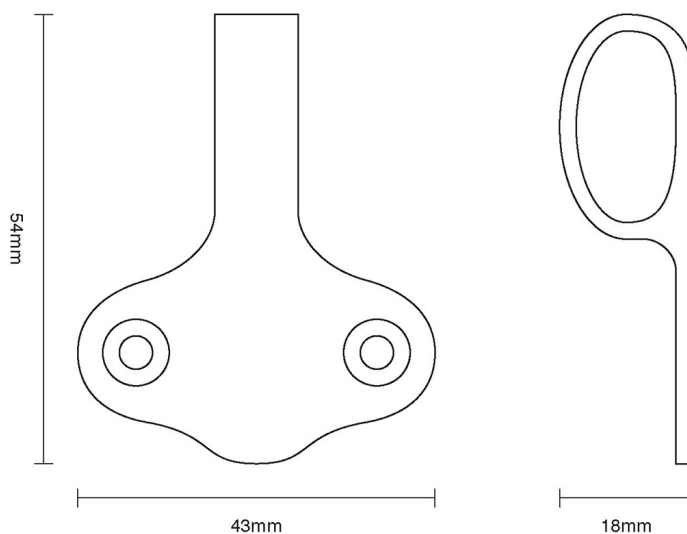

CROFT

Product Code: 2865

Product Name: Flat Sash Lift

Description: Complete your look. Classic, elegant and part of our full range of sash window fittings.

Shown here in our Polished Nickel finish.

Product Information

43mm width

Available in all Croft finishes excluding RBMA, TB,