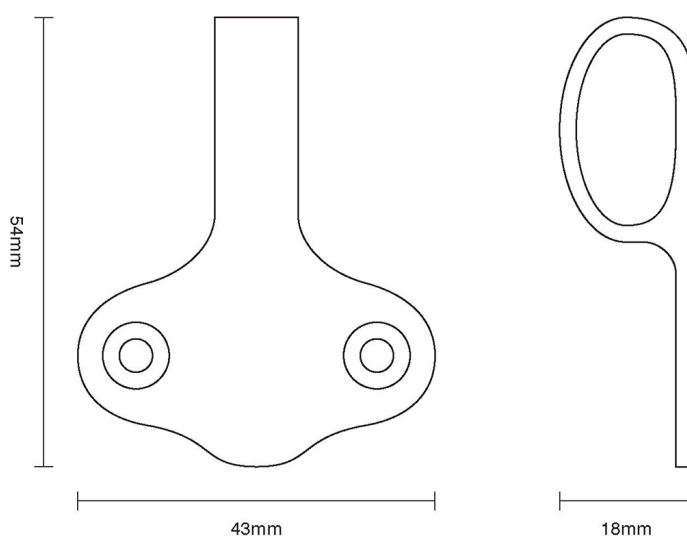

CROFT

Product Code: 2865

Product Name: Flat Sash Lift

Description: Complete your look. Classic, elegant and part of our full range of sash window fittings.

Shown here in our Polished Nickel finish.

Product Information

43mm width

Available in all Croft finishes excluding DORB, IBMA, IBUL, MBK, ORB, RBMA, TB,