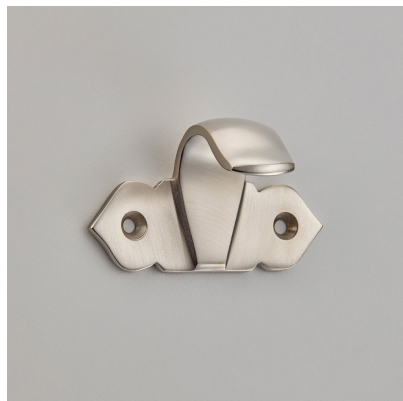

CROFT

Product Code: 2855

Product Name: Orate Sash Lift

Description: Complete your look. Classic, elegant and part of our full range of sash window fittings.

Shown here in our Satin Nickel finish.

Product Information

67mm width

Available in all Croft finishes excluding RBMA, TB,