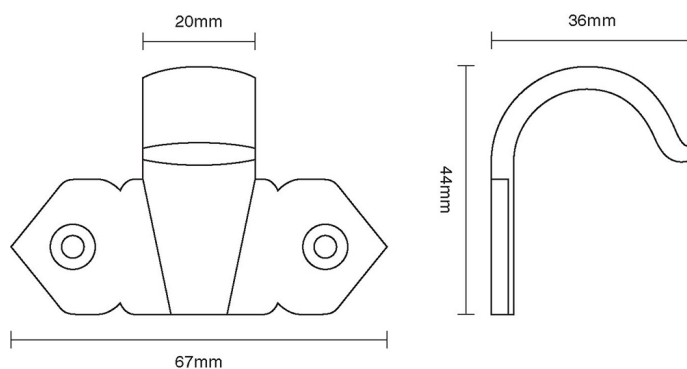

CROFT

Product Code: 2855

Product Name: Orate Sash Lift

Description: Complete your look. Classic, elegant and part of our full range of sash window fittings.

Shown here in our Satin Nickel finish.

Product Information

67mm width

Available in all Croft finishes excluding RBMA, TB,