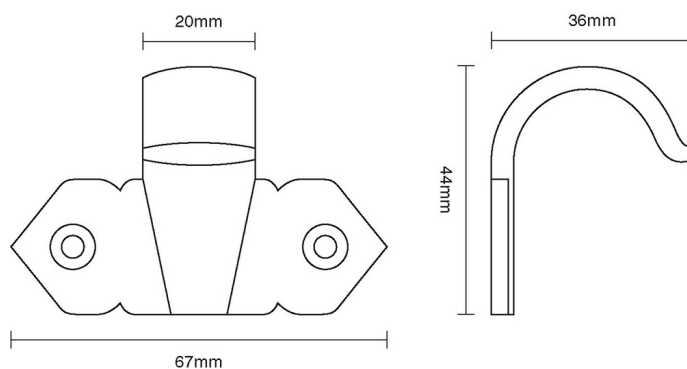

CROFT

Product Code: 2855

Product Name: Orate Sash Lift

Description: Complete your look. Classic, elegant and part of our full range of sash window fittings.

Shown here in our Satin Nickel finish.

Product Information

67mm width

Available in all Croft finishes excluding DORB, IBMA, IBUL, MBK, ORB, RBMA, TB,