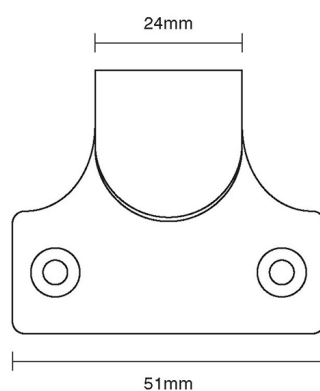

CROFT

Product Code: 2845

Product Name: Pressed Sash Lift

Description: Complete your look. Classic, elegant and part of our full range of sash window fittings.

Shown here in our Satin Nickel finish.

Product Information

51mm width

Available in all Croft finishes excluding RBMA, TB,