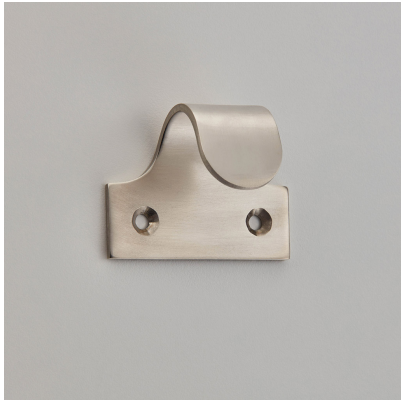

CROFT

Product Code: 2845

Product Name: Pressed Sash Lift

Description: Complete your look. Classic, elegant and part of our full range of sash window fittings.

Shown here in our Satin Nickel finish.

### Product Information

51mm width

Available in all Croft finishes excluding DORB, IBMA, IBUL, MBK, ORB, RBMA, TB,