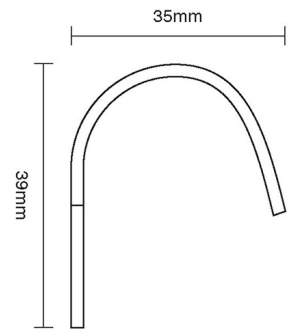

CROFT

Product Code: 2845

Product Name: Pressed Sash Lift

Description: Complete your look. Classic, elegant and part of our full range of sash window fittings.

Shown here in our Satin Nickel finish.

### Product Information

51mm width

Available in all Croft finishes excluding DORB, IBMA, IBUL, MBK, ORB, RBMA, TB,