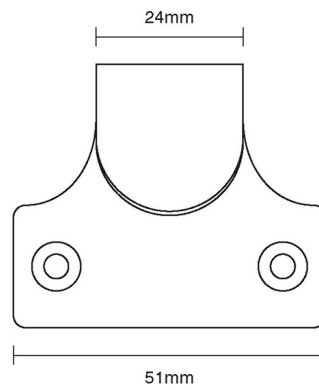

CROFT

Product Code: 2845

Product Name: Pressed Sash Lift

Description: Complete your look. Classic, elegant and part of our full range of sash window fittings.

Shown here in our Satin Nickel finish.

Product Information

51mm width

Available in all Croft finishes excluding RBMA, TB,