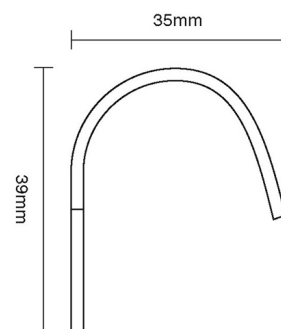

CROFT

Product Code: 2845

Product Name: Pressed Sash Lift

Description: Complete your look. Classic, elegant and part of our full range of sash window fittings.

Shown here in our Satin Nickel finish.

Product Information

51mm width

Available in all Croft finishes excluding RBMA, TB,