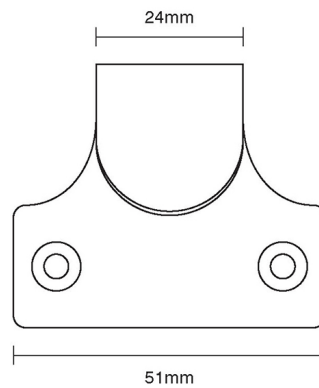

CROFT

Product Code: 2845

Product Name: Pressed Sash Lift

Description: Complete your look. Classic, elegant and part of our full range of sash window fittings.

Shown here in our Satin Nickel finish.

### Product Information

51mm width

Available in all Croft finishes excluding DORB, IBMA, IBUL, MBK, ORB, RBMA, TB,