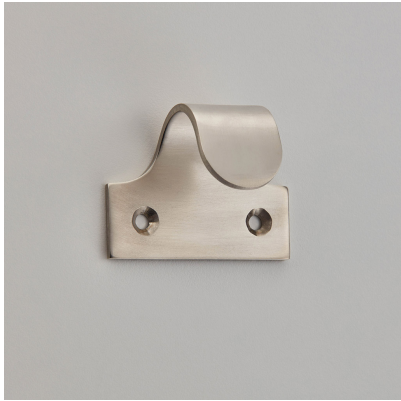

CROFT

Product Code: 2845

Product Name: Pressed Sash Lift

Description: Complete your look. Classic, elegant and part of our full range of sash window fittings.

Shown here in our Satin Nickel finish.

Product Information

51mm width

Available in all Croft finishes excluding RBMA, TB,