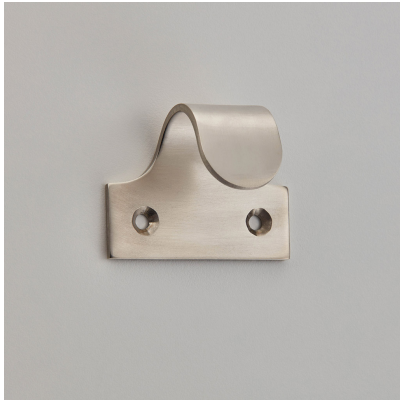

# CROFT

**Product Code:** 2845

**Product Name:** Pressed Sash Lift

**Description:** Complete your look. Classic, elegant and part of our full range of sash window fittings.

Shown here in our Satin Nickel finish.

## Product Information

51mm width

Available in all Croft finishes excluding RBMA, TB,