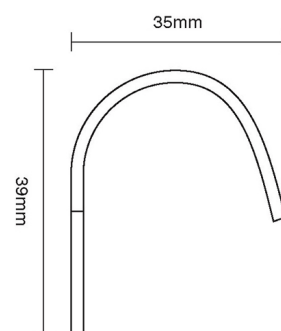

CROFT

Product Code: 2845

Product Name: Pressed Sash Lift

Description: Complete your look. Classic, elegant and part of our full range of sash window fittings.

Shown here in our Satin Nickel finish.

Product Information

51mm width

Available in all Croft finishes excluding RBMA, TB,