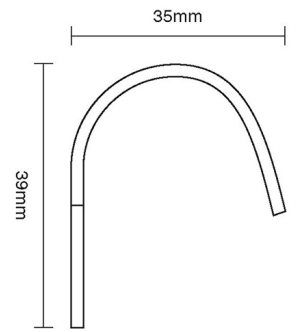

CROFT

Product Code: 2845

Product Name: Pressed Sash Lift

Description: Complete your look. Classic, elegant and part of our full range of sash window fittings.

Shown here in our Satin Nickel finish.

Product Information

51mm width

Available in all Croft finishes excluding RBMA, TB,