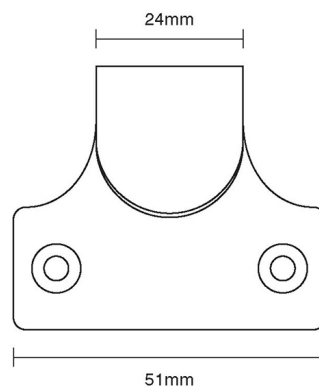

# CROFT

**Product Code:** 2845

**Product Name:** Pressed Sash Lift

**Description:** Complete your look. Classic, elegant and part of our full range of sash window fittings.

Shown here in our Satin Nickel finish.

## Product Information

51mm width

Available in all Croft finishes excluding RBMA, TB,