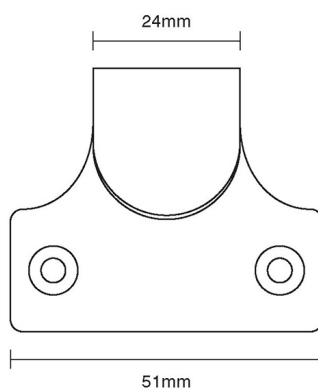

CROFT

Product Code: 2845

Product Name: Pressed Sash Lift

Description: Complete your look. Classic, elegant and part of our full range of sash window fittings.

Shown here in our Satin Nickel finish.

Product Information

51mm width

Available in all Croft finishes excluding RBMA, TB,