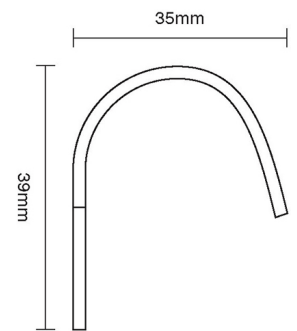

# CROFT

**Product Code:** 2845

**Product Name:** Pressed Sash Lift

**Description:** Complete your look. Classic, elegant and part of our full range of sash window fittings.

Shown here in our Satin Nickel finish.

## Product Information

51mm width

Available in all Croft finishes excluding RBMA, TB,