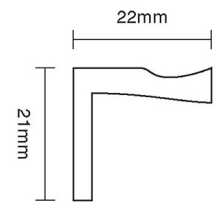

# CROFT

**Product Code:** 2815

**Product Name:** Sash Lift

**Description:** Complete your look. Classic, elegant and part of our full range of sash window fittings.

Shown here in our Pearl Nickel finish.

## Product Information

62mm width

Available in all Croft finishes excluding RBMA, TB,