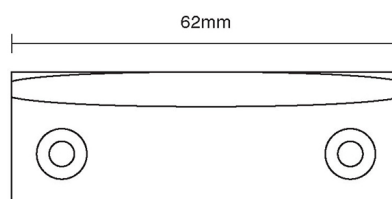

CROFT

Product Code: 2815

Product Name: Sash Lift

Description: Complete your look. Classic, elegant and part of our full range of sash window fittings.

Shown here in our Pearl Nickel finish.

Product Information

62mm width

Available in all Croft finishes excluding RBMA, TB,