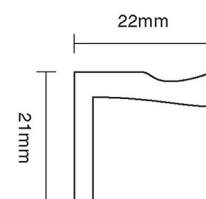

CROFT

Product Code: 2815

Product Name: Sash Lift

Description: Complete your look. Classic, elegant and part of our full range of sash window fittings.

Shown here in our Pearl Nickel finish.

Product Information

62mm width

Available in all Croft finishes excluding RBMA, TB,