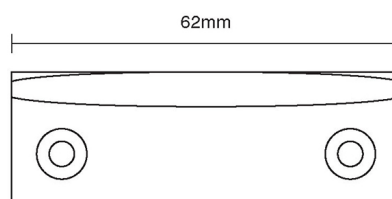

# CROFT

**Product Code:** 2815

**Product Name:** Sash Lift

**Description:** Complete your look. Classic, elegant and part of our full range of sash window fittings.

Shown here in our Pearl Nickel finish.

## Product Information

62mm width

Available in all Croft finishes excluding DORB, IBMA, IBUL, MBK, ORB, RBMA, TB,