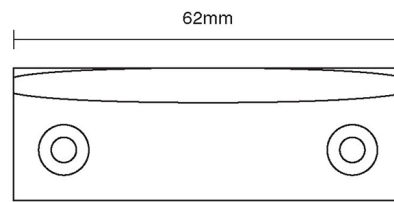

# CROFT

**Product Code:** 2815

**Product Name:** Sash Lift

**Description:** Complete your look. Classic, elegant and part of our full range of sash window fittings.

Shown here in our Pearl Nickel finish.

## Product Information

62mm width

Available in all Croft finishes excluding RBMA, TB,