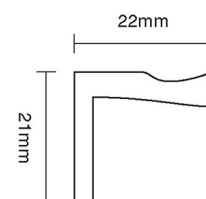

# CROFT

**Product Code:** 2815

**Product Name:** Sash Lift

**Description:** Complete your look. Classic, elegant and part of our full range of sash window fittings.

Shown here in our Pearl Nickel finish.

## Product Information

62mm width

Available in all Croft finishes excluding DORB, IBMA, IBUL, MBK, ORB, RBMA, TB,