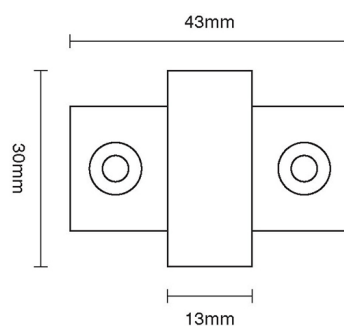

CROFT

Product Code: 2812

Product Name: Ring Sash Lift

Description: Complete your look. Classic, elegant and part of our full range of sash window fittings.

Shown here in our Pearl Nickel finish.

Product Information

43mm width

Available in all Croft finishes excluding DORB, IBMA, IBUL, MBK, ORB, RBMA, TB,