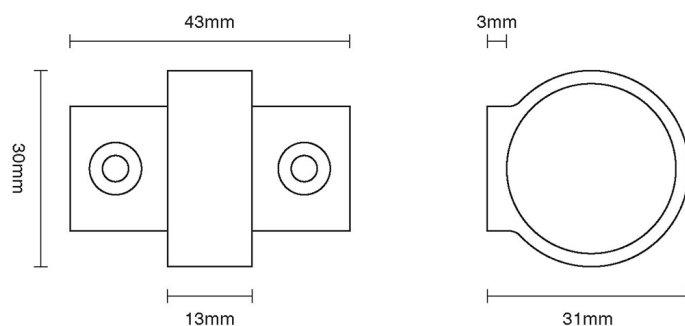

# CROFT

**Product Code:** 2812

**Product Name:** Ring Sash Lift

**Description:** Complete your look. Classic, elegant and part of our full range of sash window fittings.

Shown here in our Pearl Nickel finish.

## Product Information

43mm width

Available in all Croft finishes excluding RBMA, TB,