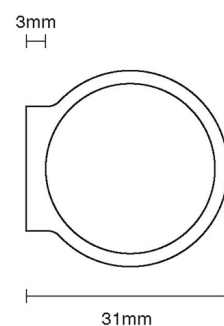

CROFT

Product Code: 2812

Product Name: Ring Sash Lift

Description: Complete your look. Classic, elegant and part of our full range of sash window fittings.

Shown here in our Pearl Nickel finish.

Product Information

43mm width

Available in all Croft finishes excluding DORB, IBMA, IBUL, MBK, ORB, RBMA, TB,