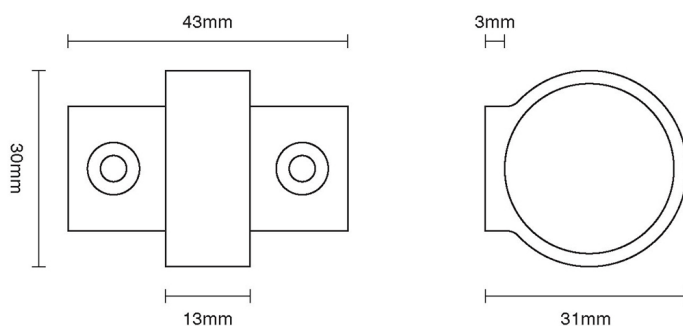

CROFT

Product Code: 2812

Product Name: Ring Sash Lift

Description: Complete your look. Classic, elegant and part of our full range of sash window fittings.

Shown here in our Pearl Nickel finish.

Product Information

43mm width

Available in all Croft finishes excluding RBMA, TB,