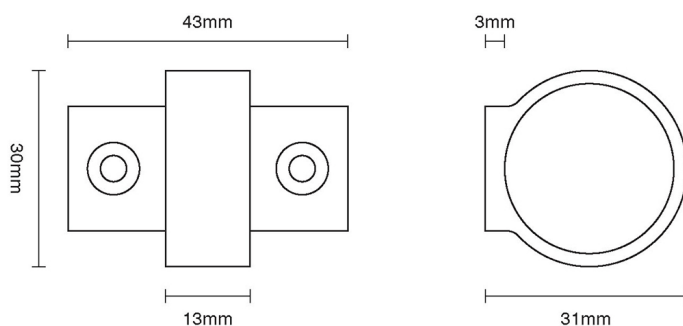

# CROFT

**Product Code:** 2812

**Product Name:** Ring Sash Lift

**Description:** Complete your look. Classic, elegant and part of our full range of sash window fittings.

Shown here in our Pearl Nickel finish.

## Product Information

43mm width

Available in all Croft finishes excluding RBMA, TB,