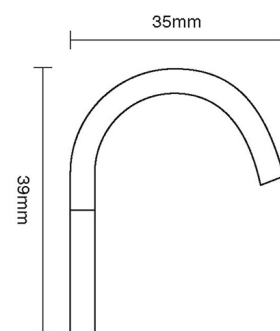

CROFT

Product Code: 1883

Product Name: Cast Sash Lift

Description: Complete your look. Classic, elegant and part of our full range of sash window fittings.

Shown here in our Polished Nickel finish.

Product Information

51mm width

Available in all Croft finishes