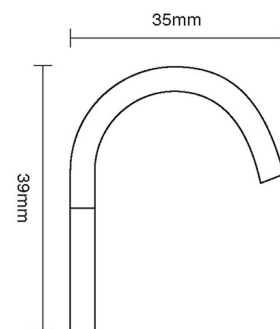

CROFT

Product Code: 1883

Product Name: Cast Sash Lift

Description: Complete your look. Classic, elegant and part of our full range of sash window fittings.

Shown here in our Polished Nickel finish.

Product Information

51mm width

Available in all Croft finishes