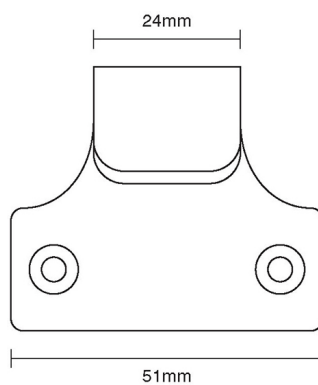

CROFT

Product Code: 1883

Product Name: Cast Sash Lift

Description: Complete your look. Classic, elegant and part of our full range of sash window fittings.

Shown here in our Polished Nickel finish.

Product Information

51mm width

Available in all Croft finishes