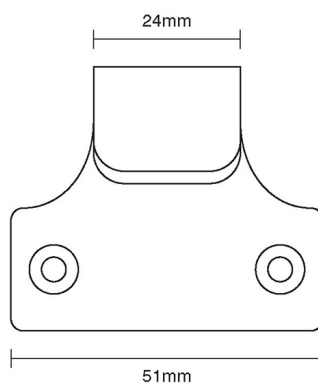

CROFT

Product Code: 1883

Product Name: Cast Sash Lift

Description: Complete your look. Classic, elegant and part of our full range of sash window fittings.

Shown here in our Polished Nickel finish.

Product Information

51mm width

Available in all Croft finishes