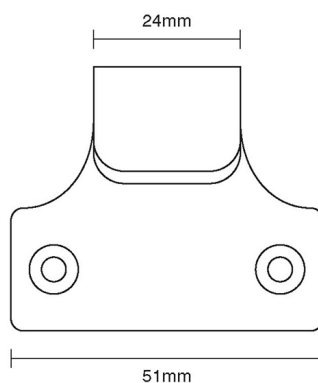

# CROFT

**Product Code:** 1883

**Product Name:** Cast Sash Lift

**Description:** Complete your look. Classic, elegant and part of our full range of sash window fittings.

Shown here in our Polished Nickel finish.

## Product Information

51mm width

Available in all Croft finishes excluding DORB, IBMA, IBUL, MBK, ORB,