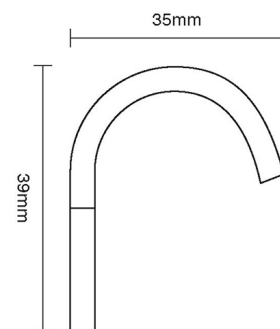

# CROFT

**Product Code:** 1883

**Product Name:** Cast Sash Lift

**Description:** Complete your look. Classic, elegant and part of our full range of sash window fittings.

Shown here in our Polished Nickel finish.

## Product Information

51mm width

Available in all Croft finishes excluding DORB, IBMA, IBUL, MBK, ORB,