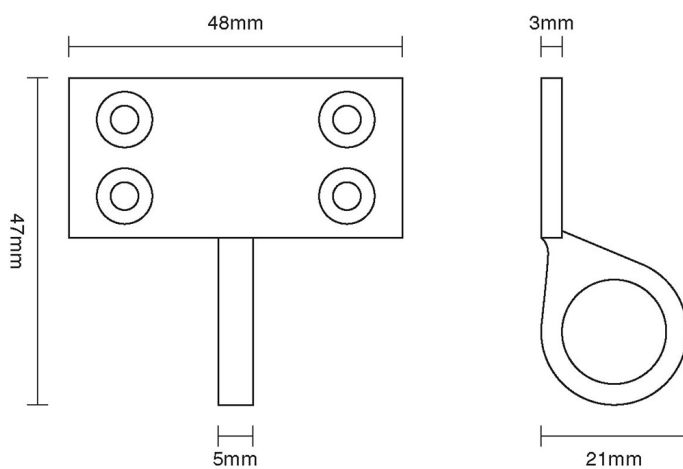

CROFT

Product Code: 1882

Product Name: Sash Eye

Description: Complete your look. Classic, elegant and part of our full range of sash window fittings.

Shown here in our Satin Nickel finish.

Product Information

48mm width

Available in all Croft finishes excluding RBMA, TB,