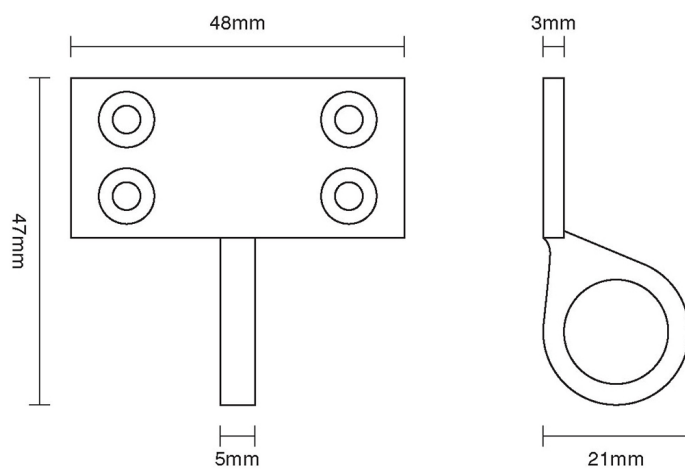

CROFT

Product Code: 1882

Product Name: Sash Eye

Description: Complete your look. Classic, elegant and part of our full range of sash window fittings.

Shown here in our Satin Nickel finish.

Product Information

48mm width

Available in all Croft finishes excluding RBMA, TB,