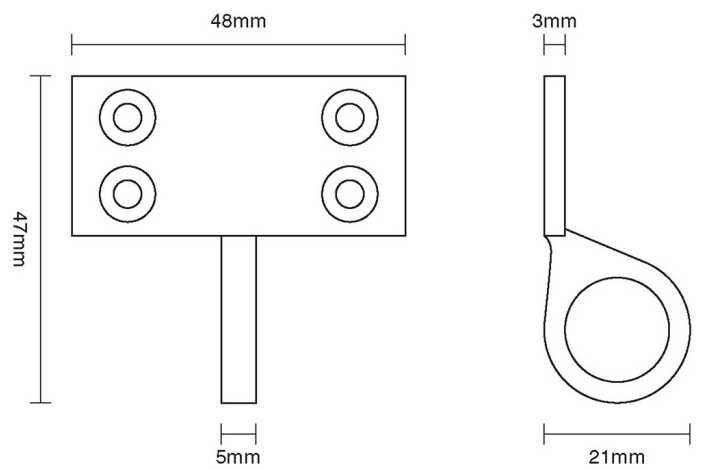

CROFT

Product Code: 1882

Product Name: Sash Eye

Description: Complete your look. Classic, elegant and part of our full range of sash window fittings.

Shown here in our Satin Nickel finish.

### Product Information

48mm width

Available in all Croft finishes excluding RBMA, TB,