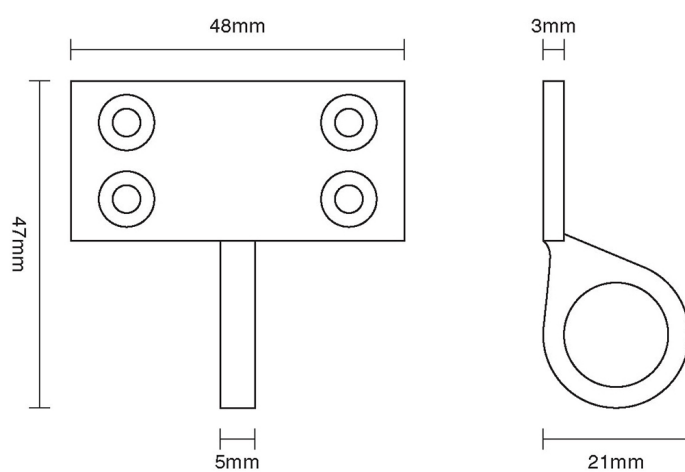

CROFT

Product Code: 1882

Product Name: Sash Eye

Description: Complete your look. Classic, elegant and part of our full range of sash window fittings.

Shown here in our Satin Nickel finish.

Product Information

48mm width

Available in all Croft finishes excluding RBMA, TB,