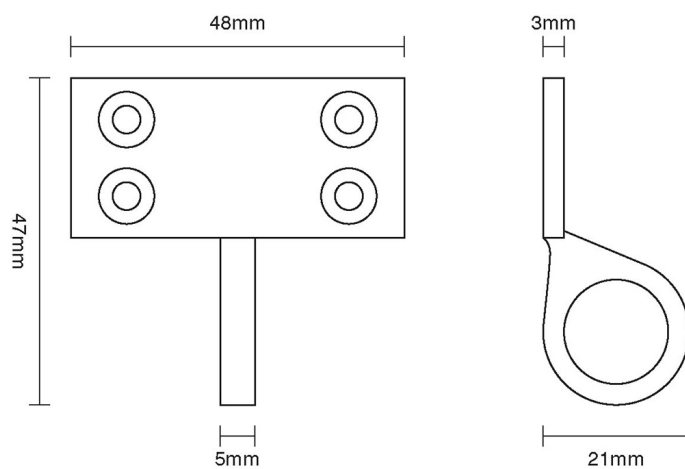

CROFT

Product Code: 1882

Product Name: Sash Eye

Description: Complete your look. Classic, elegant and part of our full range of sash window fittings.

Shown here in our Satin Nickel finish.

Product Information

48mm width

Available in all Croft finishes excluding DORB, IBMA, IBUL, MBK, ORB, RBMA, TB,