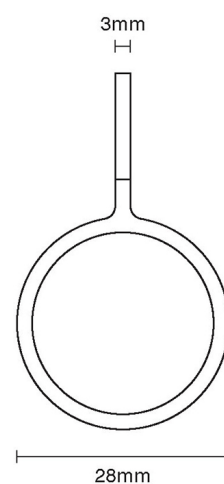

CROFT

Product Code: 1765

Product Name: Ring Sash Lift

Description: Complete your look. Classic, elegant and part of our full range of sash window fittings.

Shown here in our Polished Nickel finish.

Product Information

36mm width

Available in all Croft finishes excluding RBMA, TB,