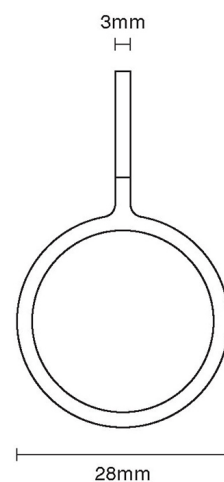

CROFT

Product Code: 1765

Product Name: Ring Sash Lift

Description: Complete your look. Classic, elegant and part of our full range of sash window fittings.

Shown here in our Polished Nickel finish.

### Product Information

36mm width

Available in all Croft finishes excluding RBMA, TB,