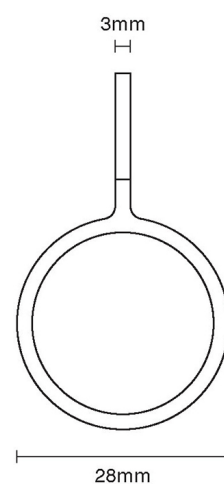

# CROFT

**Product Code:** 1765

**Product Name:** Ring Sash Lift

**Description:** Complete your look. Classic, elegant and part of our full range of sash window fittings.

Shown here in our Polished Nickel finish.

## Product Information

36mm width

Available in all Croft finishes excluding DORB, IBMA, IBUL, MBK, ORB, RBMA, TB,