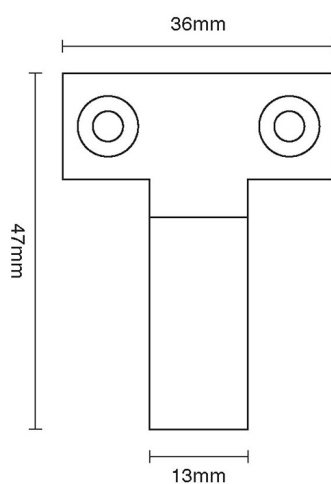

# CROFT

**Product Code:** 1765

**Product Name:** Ring Sash Lift

**Description:** Complete your look. Classic, elegant and part of our full range of sash window fittings.

Shown here in our Polished Nickel finish.

## Product Information

36mm width

Available in all Croft finishes excluding DORB, IBMA, IBUL, MBK, ORB, RBMA, TB,