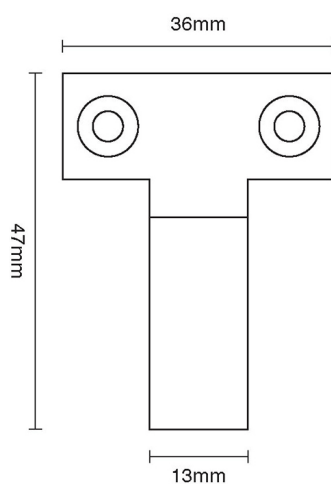

CROFT

Product Code: 1765

Product Name: Ring Sash Lift

Description: Complete your look. Classic, elegant and part of our full range of sash window fittings.

Shown here in our Polished Nickel finish.

Product Information

36mm width

Available in all Croft finishes excluding RBMA, TB,