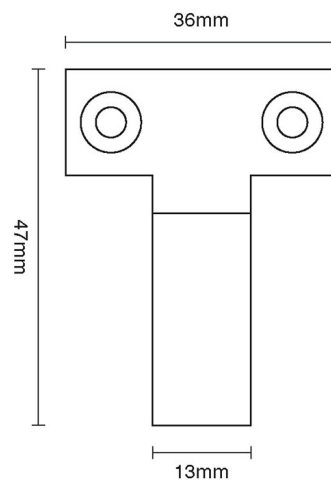

CROFT

Product Code: 1765

Product Name: Ring Sash Lift

Description: Complete your look. Classic, elegant and part of our full range of sash window fittings.

Shown here in our Polished Nickel finish.

Product Information

36mm width

Available in all Croft finishes excluding RBMA, TB,