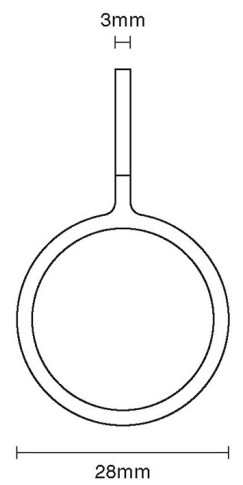

CROFT

Product Code: 1765

Product Name: Ring Sash Lift

Description: Complete your look. Classic, elegant and part of our full range of sash window fittings.

Shown here in our Polished Nickel finish.

Product Information

36mm width

Available in all Croft finishes excluding RBMA, TB,