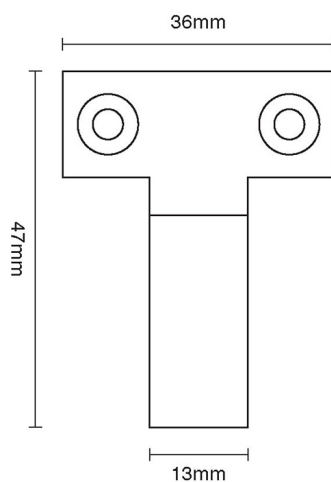

CROFT

Product Code: 1765

Product Name: Ring Sash Lift

Description: Complete your look. Classic, elegant and part of our full range of sash window fittings.

Shown here in our Polished Nickel finish.

### Product Information

36mm width

Available in all Croft finishes excluding RBMA, TB,