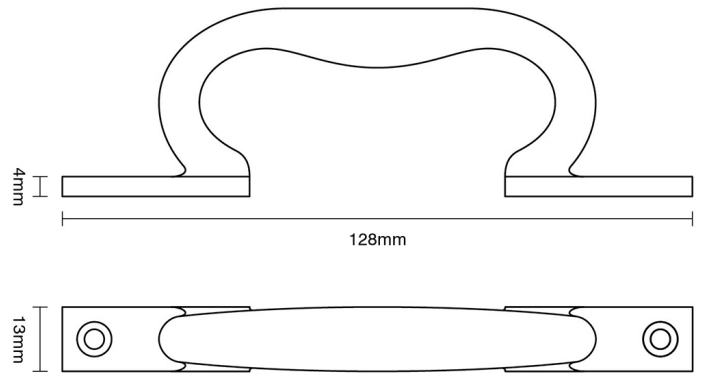

CROFT

Product Code: 6429

Product Name: Sash Handle

Description: Elegantly stylish and durable sash handle, part of our full range of sash window fittings.

Shown here in our Antique Brass finish.

Product Information

125mm

Available in all Croft finishes excluding RBMA, TB,