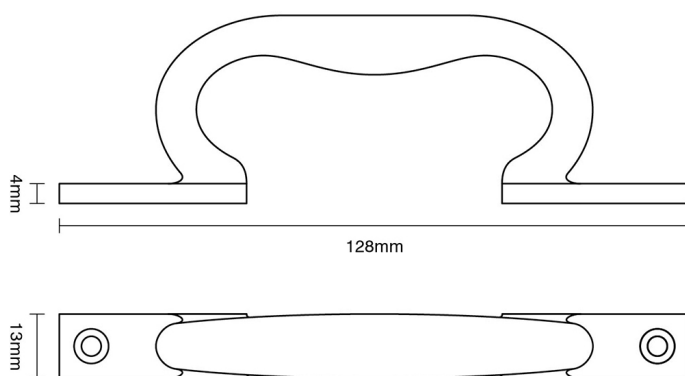

CROFT

Product Code: 6429

Product Name: Sash Handle

Description: Elegantly stylish and durable sash handle, part of our full range of sash window fittings.

Shown here in our Antique Brass finish.

Product Information

125mm

Available in all Croft finishes excluding DORB, IBMA, IBUL, MBK, ORB, RBMA, TB,