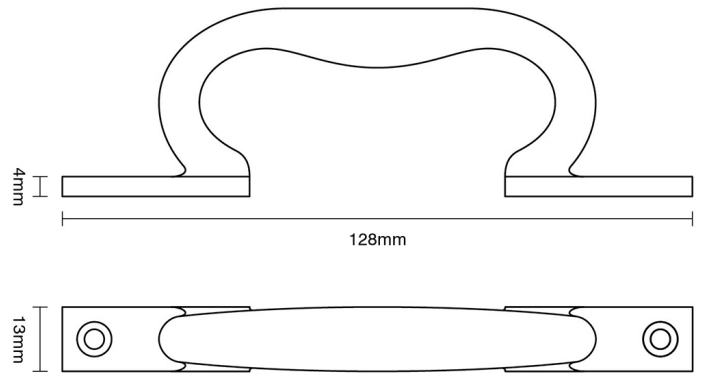

CROFT

Product Code: 6429

Product Name: Sash Handle

Description: Elegantly stylish and durable sash handle, part of our full range of sash window fittings.

Shown here in our Antique Brass finish.

Product Information

125mm

Available in all Croft finishes excluding RBMA, TB, DEB, EB, CN, DCN, MCN,