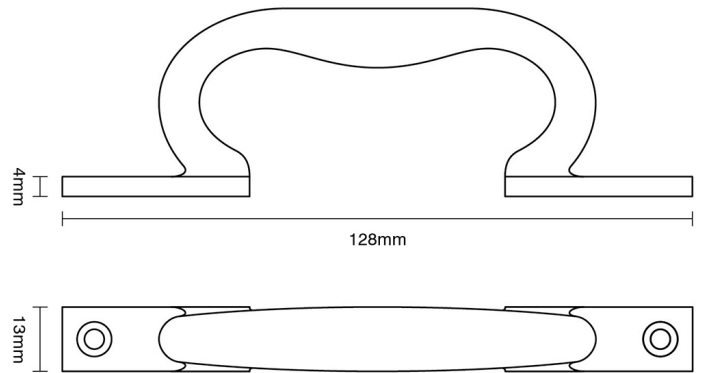

# CROFT

Product Code: 6429

Product Name: Sash Handle

Description: Elegantly stylish and durable sash handle, part of our full range of sash window fittings.

Shown here in our Antique Brass finish.

## Product Information

125mm

Available in all Croft finishes excluding RBMA, TB,