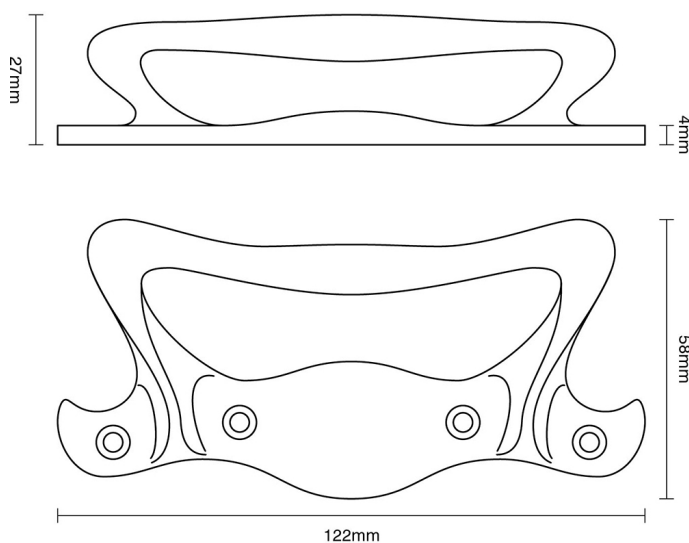

# CROFT

**Product Code:** 6428

**Product Name:** Art Nouveau Sash Handle

**Description:** Elegantly stylish and durable sash handle, part of our full range of sash window fittings.

Shown here in our Polished Brass Unlacquered finish.

## Product Information

122mm

Available in all Croft finishes excluding DORB, IBMA, IBUL, MBK, ORB, RBMA, TB,