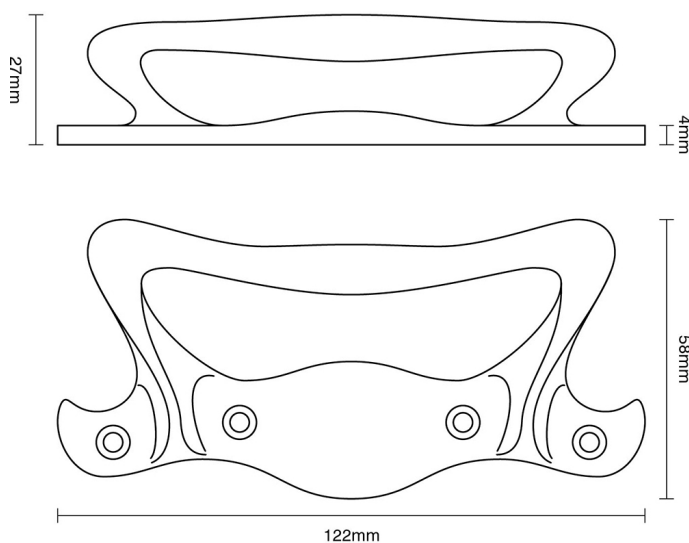

CROFT

Product Code: 6428

Product Name: Art Nouveau Sash Handle

Description: Elegantly stylish and durable sash handle, part of our full range of sash window fittings.

Shown here in our Polished Brass Unlacquered finish.

Product Information

122mm

Available in all Croft finishes excluding RBMA, TB,