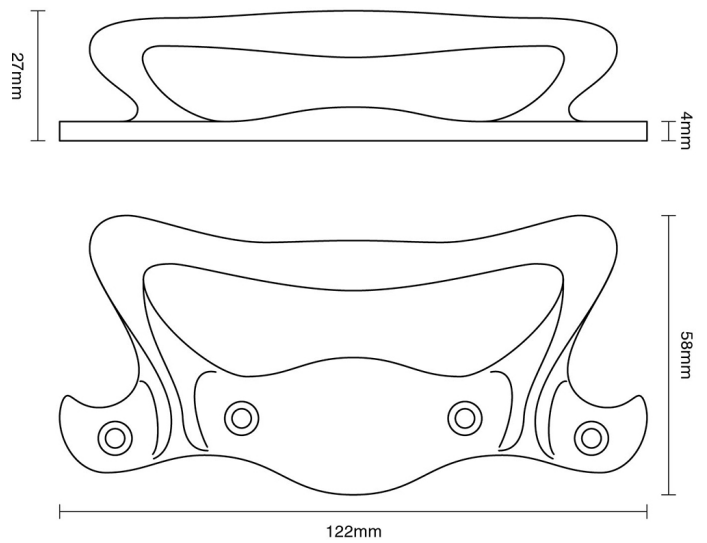

CROFT

Product Code: 6428

Product Name: Art Nouveau Sash Handle

Description: Elegantly stylish and durable sash handle, part of our full range of sash window fittings.

Shown here in our Polished Brass Unlacquered finish.

Product Information

122mm

Available in all Croft finishes excluding RBMA, TB,