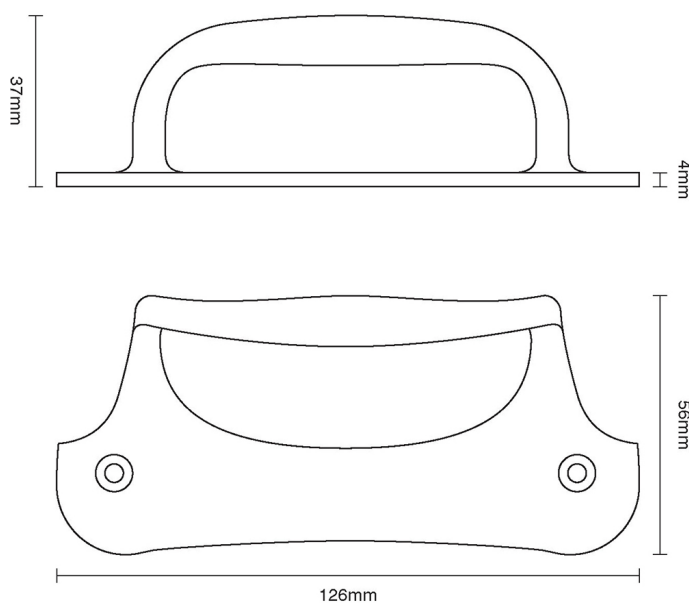

CROFT

Product Code: 6426

Product Name: Ornate Sash Handle

Description: Elegantly stylish and durable sash handle, part of our full range of sash window fittings.

Shown here in our Antique Brass finish.

Product Information

126mm

Available in all Croft finishes excluding RBMA, TB,