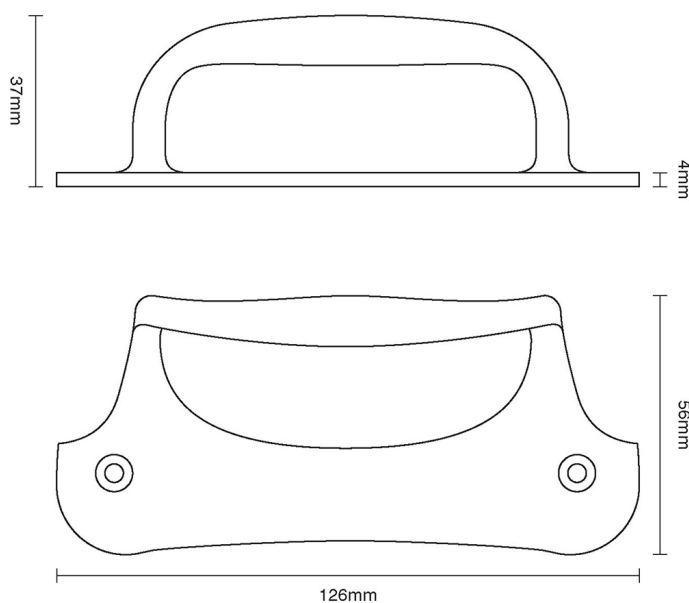

# CROFT

**Product Code:** 6426

**Product Name:** Ornate Sash Handle

**Description:** Elegantly stylish and durable sash handle, part of our full range of sash window fittings.

Shown here in our Antique Brass finish.

## Product Information

126mm

Available in all Croft finishes excluding RBMA, TB,