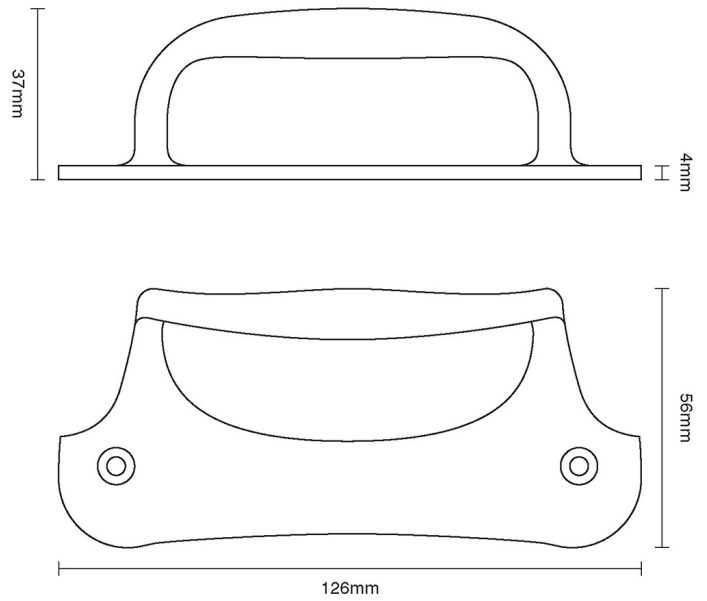

CROFT

Product Code: 6426

Product Name: Ornate Sash Handle

Description: Elegantly stylish and durable sash handle, part of our full range of sash window fittings.

Shown here in our Antique Brass finish.

### Product Information

126mm

Available in all Croft finishes excluding RBMA, TB,