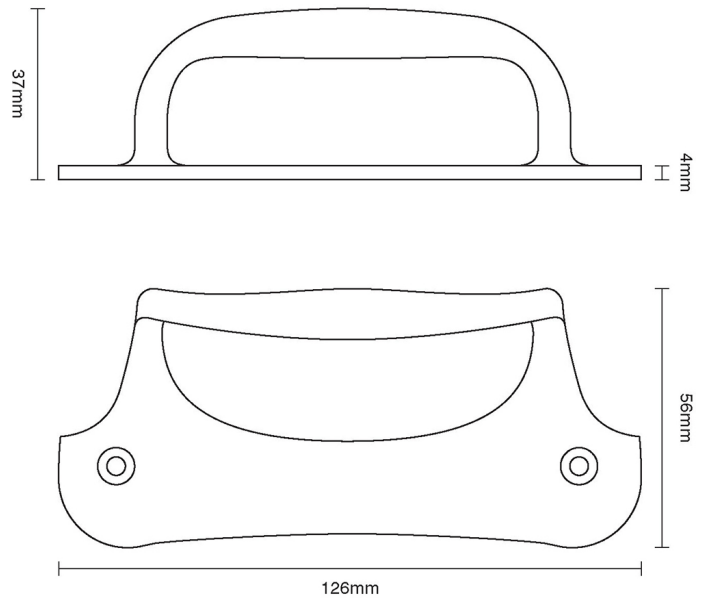

CROFT

Product Code: 6426

Product Name: Ornate Sash Handle

Description: Elegantly stylish and durable sash handle, part of our full range of sash window fittings.

Shown here in our Antique Brass finish.

Product Information

126mm

Available in all Croft finishes excluding DORB, IBMA, IBUL, MBK, ORB, RBMA, TB,