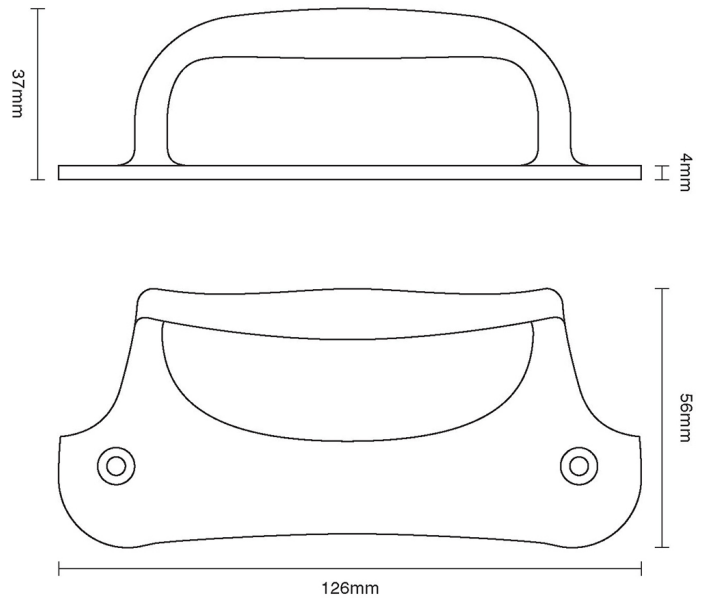

CROFT

Product Code: 6426

Product Name: Ornate Sash Handle

Description: Elegantly stylish and durable sash handle, part of our full range of sash window fittings.

Shown here in our Antique Brass finish.

Product Information

126mm

Available in all Croft finishes excluding RBMA, TB,