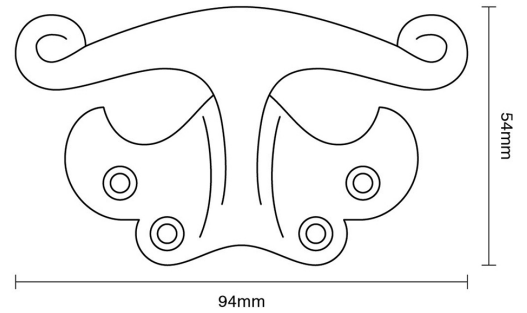

CROFT

Product Code: 6424

Product Name: Sash Handle – Single Stem

Description: Elegantly stylish and durable sash handle, part of our full range of sash window fittings.

Shown here in our Polished Brass Unlacquered finish.

Product Information

94mm

Available in all Croft finishes excluding RBMA, TB,