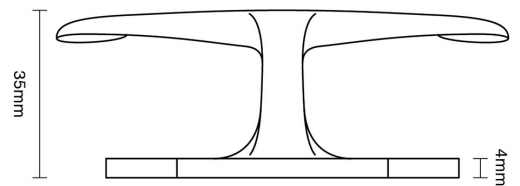

CROFT

Product Code: 6424

Product Name: Sash Handle – Single Stem

Description: Elegantly stylish and durable sash handle, part of our full range of sash window fittings.

Shown here in our Polished Brass Unlacquered finish.

### Product Information

94mm

Available in all Croft finishes excluding RBMA, TB,