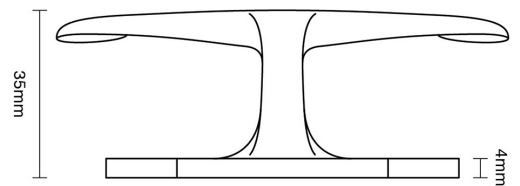

CROFT

Product Code: 6424

Product Name: Sash Handle – Single Stem

Description: Elegantly stylish and durable sash handle, part of our full range of sash window fittings.

Shown here in our Polished Brass Unlacquered finish.

Product Information

94mm

Available in all Croft finishes excluding RBMA, TB,