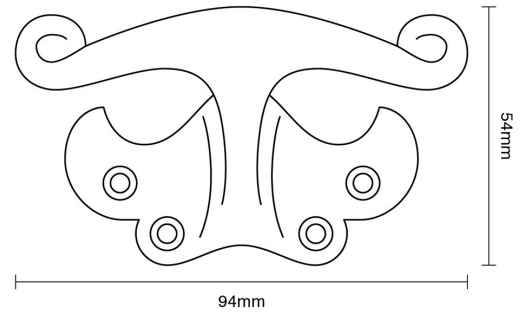

CROFT

Product Code: 6424

Product Name: Sash Handle – Single Stem

Description: Elegantly stylish and durable sash handle, part of our full range of sash window fittings.

Shown here in our Polished Brass Unlacquered finish.

### Product Information

94mm

Available in all Croft finishes excluding RBMA, TB,