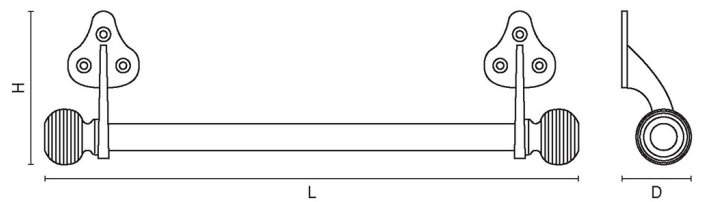

# CROFT

**Product Code:** 2835

**Product Name:** Sash Bar Handle

**Description:** Elegantly stylish and durable sash handle, part of our full range of sash window fittings.

Shown here in our Polished Brass Unlacquered finish.

## Product Information

Available in the following sizes: 6" 9" 12" 18" 24"

Sizes	L	H	D
6"	152	84	43
9"	228	84	43
12"	305	84	43
18"	457	84	43
24"	610	84	43

Available in all Croft finishes excluding DORB, IBMA, IBUL, MBK, ORB, RBMA, TB,