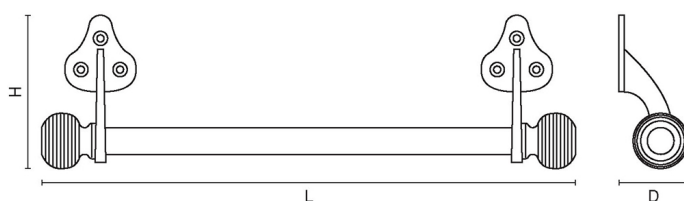

CROFT

Product Code: 2835

Product Name: Sash Bar Handle

Description: Elegantly stylish and durable sash handle, part of our full range of sash window fittings.

Shown here in our Polished Brass Unlacquered finish.

Product Information

Available in the following sizes: 6" 9" 12" 18" 24"

Sizes	L	H	D
6"	152	84	43
9"	228	84	43
12"	305	84	43
18"	457	84	43
24"	610	84	43

Available in all Croft finishes excluding RBMA, TB,