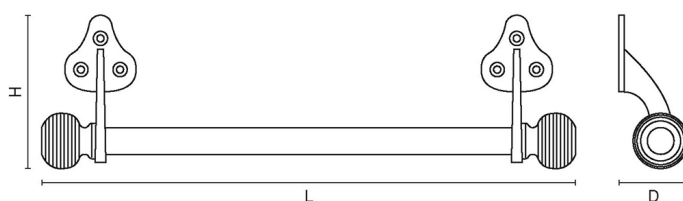

CROFT

Product Code: 2835

Product Name: Sash Bar Handle

Description: Elegantly stylish and durable sash handle, part of our full range of sash window fittings.

Shown here in our Polished Brass Unlacquered finish.

Product Information

Available in the following sizes: 6" 9" 12" 18" 24"

Sizes	L	H	D
6"	225	84	43
9"	300	84	43
12"	380	84	43
18"	530	84	43
24"	685	84	43

Available in all Croft finishes excluding RBMA, TB,