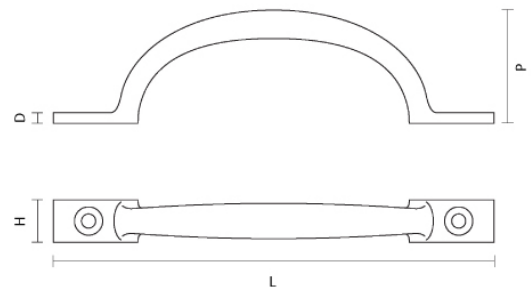

CROFT

Product Code: 1861

Product Name: Sash Handle

Description: Elegantly stylish and durable sash handle, part of our full range of sash window fittings.

Shown here in our Antique Brass finish.

Product Information

- Available in 4", 5", or 6"

- Polished Bronze Unlacquered, Real Bronze, and Tudor Bronze finishes available on 5" version only.

Sizes	L	H	D	P
4"	102	11	4	29
5"	124	12	4	32
6"	148	13	4	40

Available in all Croft finishes excluding DORB, IBMA, IBUL, MBK, ORB,