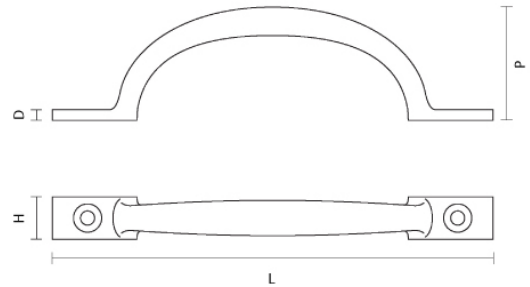

# CROFT

**Product Code:** 1861

**Product Name:** Sash Handle

**Description:** Elegantly stylish and durable sash handle, part of our full range of sash window fittings.

Shown here in our Antique Brass finish.

## Product Information

- Available in 4", 5", or 6"

- Polished Bronze Unlacquered, Real Bronze, and Tudor Bronze finishes available on 5" version only.

Sizes	L	H	D	P
4"	102	11	4	29
5"	124	12	4	32
6"	148	13	4	40