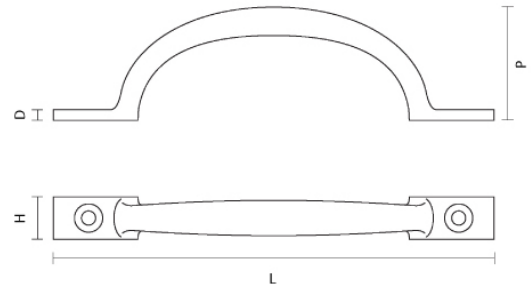

CROFT

Product Code: 1861

Product Name: Sash Handle

Description: Elegantly stylish and durable sash handle, part of our full range of sash window fittings.

Shown here in our Antique Brass finish.

Product Information

- Available in 4", 5", or 6"

- Polished Bronze Unlacquered, Real Bronze, and Tudor Bronze finishes available on 5" version only.

Sizes	L	H	D	P
4"	102	11	4	29
5"	124	12	4	32
6"	148	13	4	40

Available in all Croft finishes