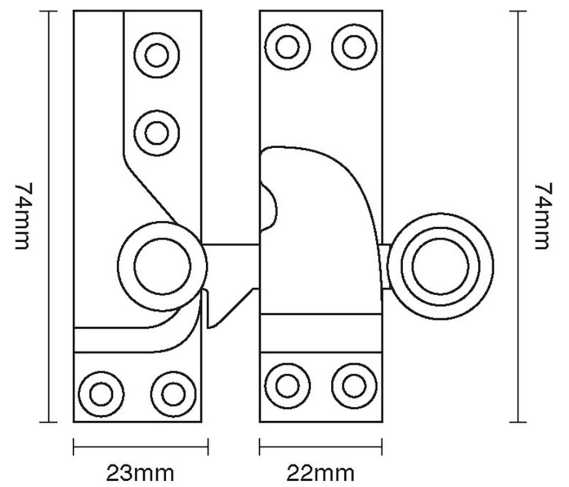

# CROFT

**Product Code:** 4150R

**Product Name:** Large Straight Arm Sash Fastener – With Reeded Knob

**Description:** Part of our full sash window offering, our beautifully crafted Large Straight Arm Sash Fastener - With Reeded Knob.

## Product Information

Also available: 4150 with white knob 4150B with black knob  
74mm

Available in all Croft finishes excluding RBMA, TB,