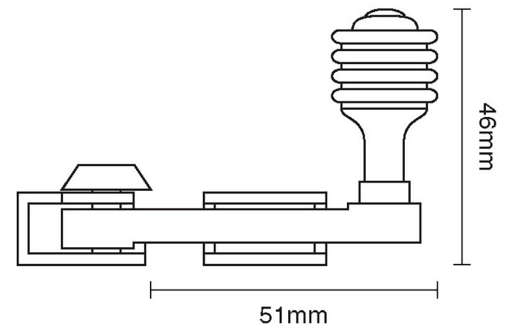

CROFT

Product Code: 4150R

Product Name: Large Straight Arm Sash Fastener – With Reeded Knob

Description: Part of our full sash window offering, our beautifully crafted Large Straight Arm Sash Fastener - With Reeded Knob.

Shown here in our Smoked Brass finish.

Product Information

Also available: 4150 with white knob 4150B with black knob
74mm

Available in all Croft finishes excluding DORB, IBMA, IBUL, MBK, ORB, RBMA, TB,