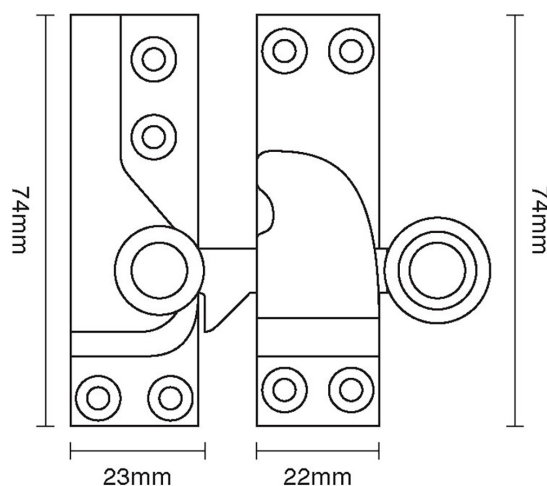

CROFT

Product Code: 4150R

Product Name: Large Straight Arm Sash Fastener – With Reeded Knob

Description: Part of our full sash window offering, our beautifully crafted Large Straight Arm Sash Fastener - With Reeded Knob.

Shown here in our Smoked Brass finish.

Product Information

Also available: 4150 with white knob 4150B with black knob
74mm

Available in all Croft finishes excluding RBMA, TB,