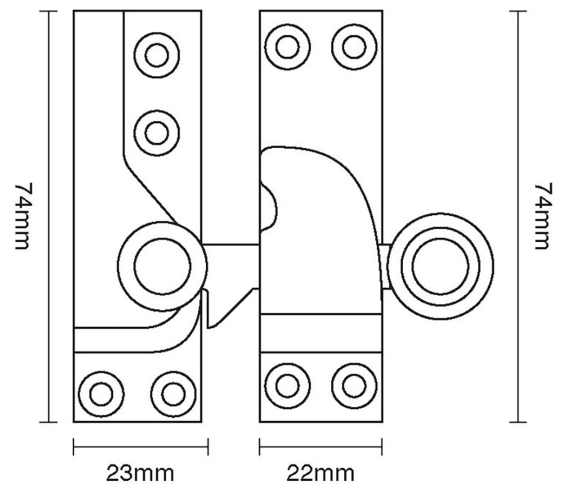

CROFT

Product Code: 4150R

Product Name: Large Straight Arm Sash Fastener – With Reeded Knob

Description: Part of our full sash window offering, our beautifully crafted Large Straight Arm Sash Fastener - With Reeded Knob.

Shown here in our Smoked Brass finish.

Product Information

Also available: 4150 with white knob 4150B with black knob
74mm

Available in all Croft finishes excluding DORB, IBMA, IBUL, MBK, ORB, RBMA, TB,