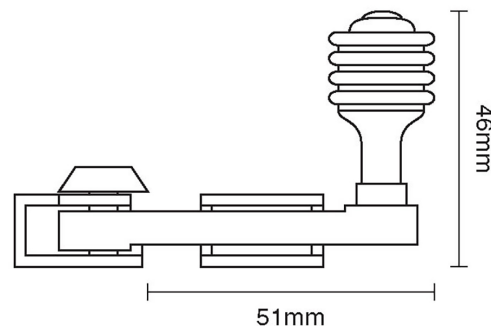

CROFT

Product Code: 4150R

Product Name: Large Straight Arm Sash Fastener – With Reeded Knob

Description: Part of our full sash window offering, our beautifully crafted Large Straight Arm Sash Fastener - With Reeded Knob.

Shown here in our Smoked Brass finish.

Product Information

Also available: 4150 with white knob 4150B with black knob
74mm

Available in all Croft finishes excluding RBMA, TB,