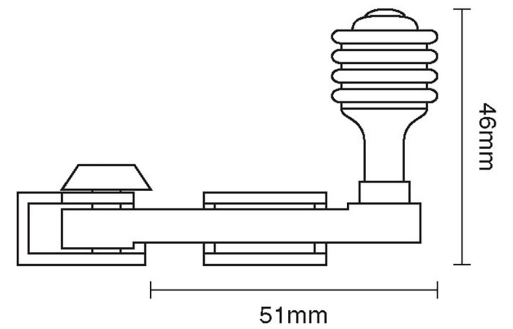

Available in all Croft finishes excluding RBMA, TB,