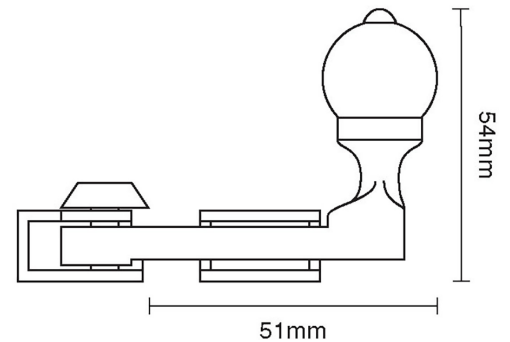

CROFT

Product Code: 4150B

Product Name: Large Straight Arm Sash Fastener – With Black Knob

Description: Part of our full sash window offering, our beautifully crafted Large Straight Arm Sash Fastener - With Black Knob.

Shown here in our Satin Brass finish.

Product Information

Also available: 4150 with white knob 4150R with reeded knob
74mm

Available in all Croft finishes excluding DORB, IBMA, IBUL, MBK, ORB, RBMA, TB,