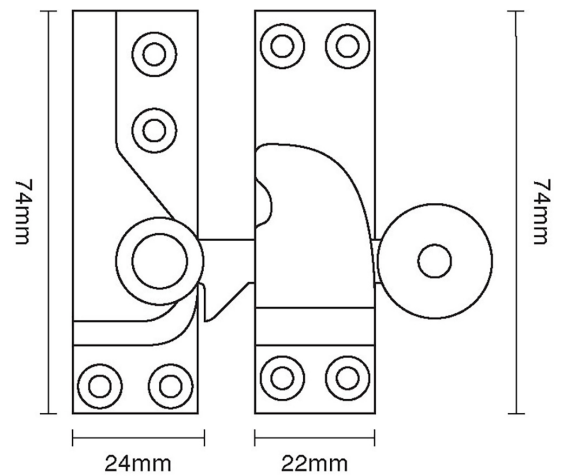

CROFT

Product Code: 4150B

Product Name: Large Straight Arm Sash Fastener – With Black Knob

Description: Part of our full sash window offering, our beautifully crafted Large Straight Arm Sash Fastener - With Black Knob.

Shown here in our Satin Brass finish.

Product Information

Also available: 4150 with white knob 4150R with reeded knob
74mm

Available in all Croft finishes excluding DORB, IBMA, IBUL, MBK, ORB, RBMA, TB,